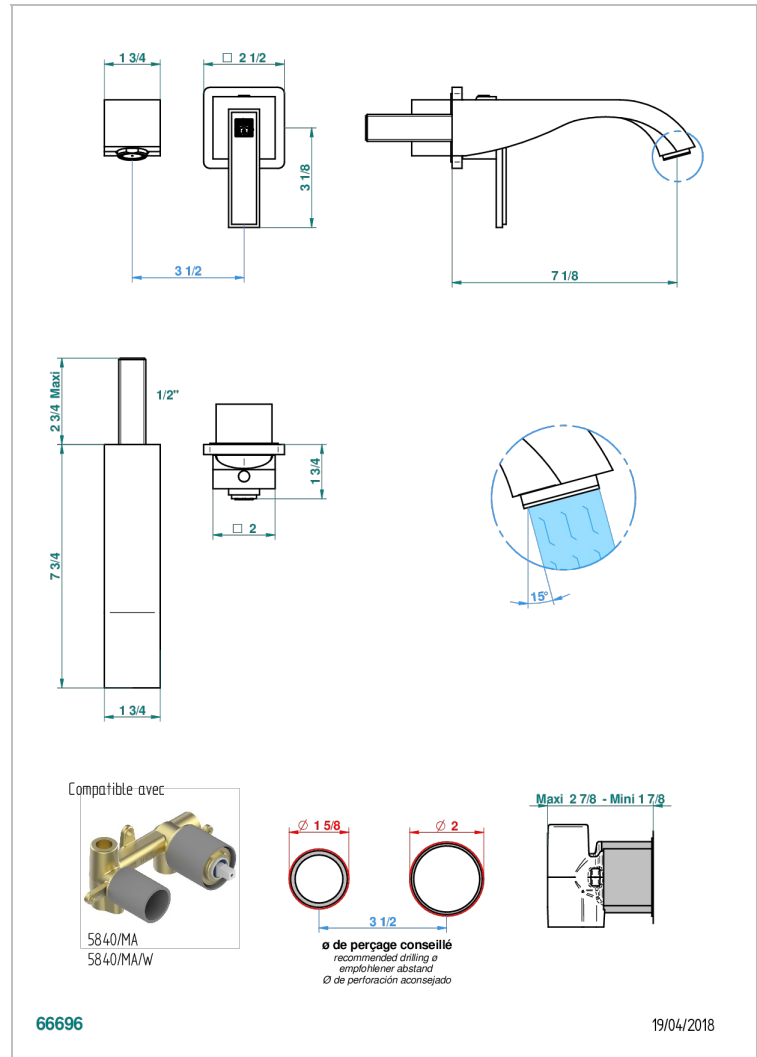

MASQUE DE FEMME SOLAIRE

A2S-6541B

THG[®]
PARIS

Trim only for Built-in basin mixer with spout (two x 1/2" inlets and one 1/2" outlet), without waste

CHARACTERISTIC

- Masque de Femme Solaire
- Trim only for Built-in basin mixer with spout (two x 1/2" inlets and one 1/2" outlet), without waste

RELATED SKU'S

- Ref. G00-5840/MA/W Rough parts for concealed wall-mounted mixer with 1/2" outlet, for WC douche - WRAS approved

AVAILABLE FINITIONS

Black ceram - D30
Matt chrome - C02
Matt gold - F07
Matt nickel (color finish) - C01
Polished chrome (color finish) - A02
Polished chrome / Polished gold (color finish) - G02