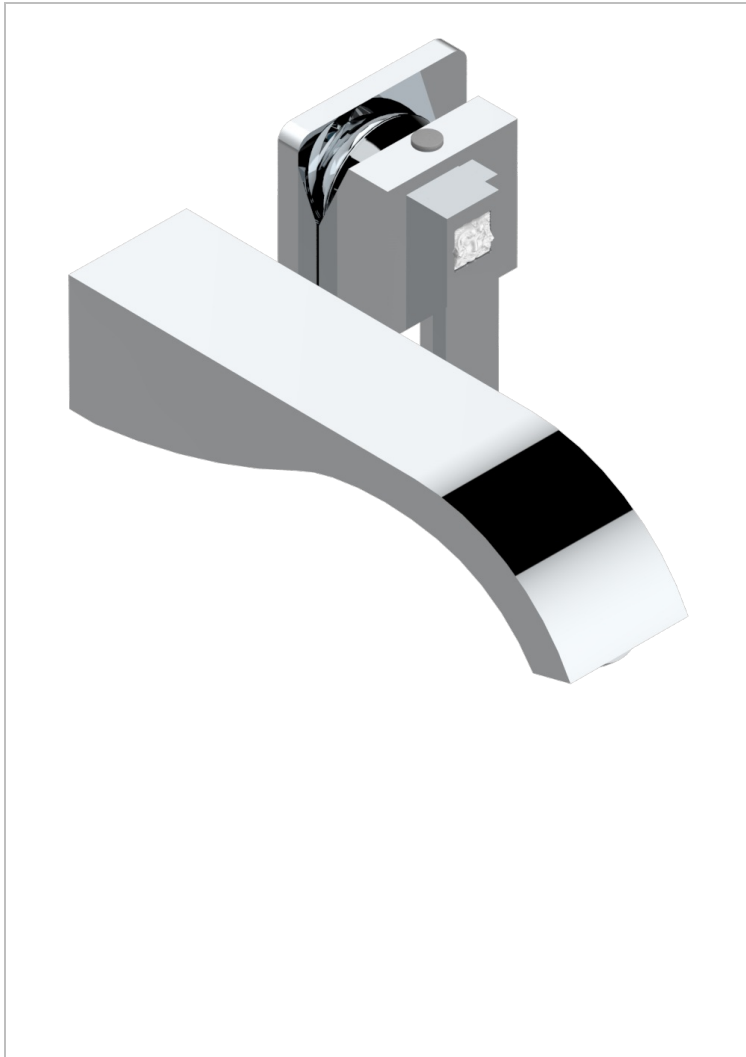

MASQUE DE FEMME SOLAIRE

A2S-6541B

THG[®]
PARIS

Trim only for Built-in basin mixer with spout (two x 1/2" inlets and one 1/2" outlet), without waste

CHARACTERISTIC

- Masque de Femme Solaire
- Trim only for Built-in basin mixer with spout (two x 1/2" inlets and one 1/2" outlet), without waste

RELATED SKU'S

- Ref. G00-5840/MA/W Rough parts for concealed wall-mounted mixer with 1/2" outlet, for WC douche - WRAS approved

AVAILABLE FINITIONS

Black ceram - D30
Matt chrome - C02
Matt gold - F07
Matt nickel (color finish) - C01
Polished chrome (color finish) - A02
Polished chrome / Polished gold (color finish) - G02

Polished gold (color finish) - F01
Polished nickel - B01
Soft gold - F30
Soft matt gold - F31