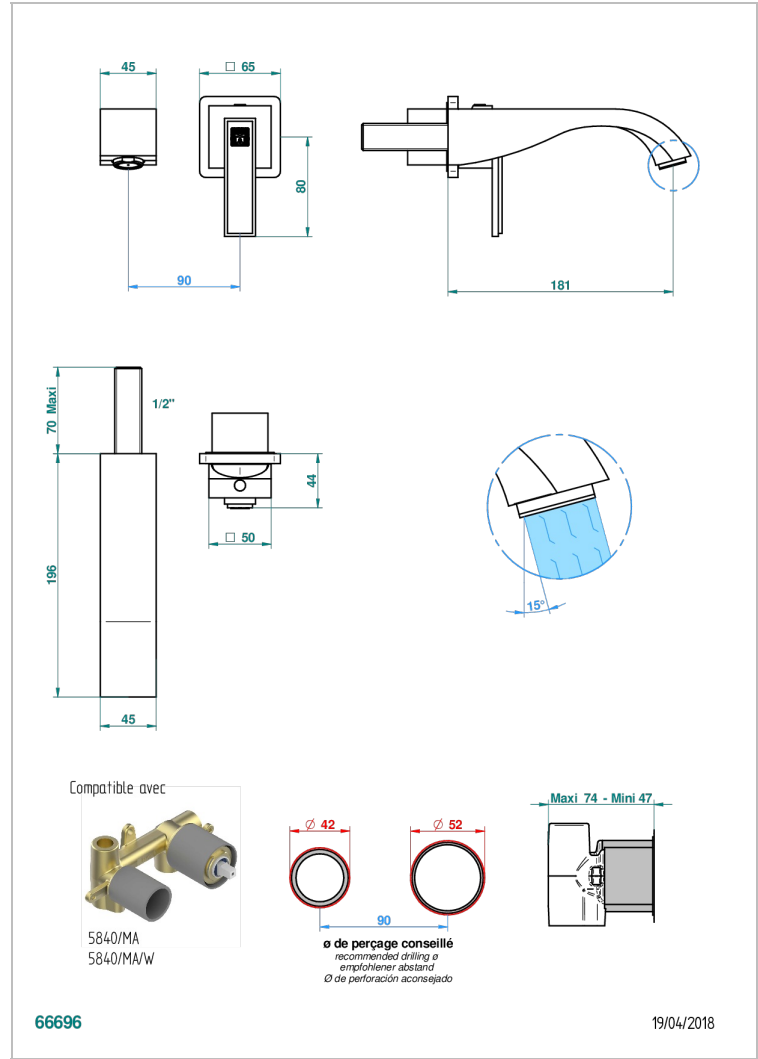

MASQUE DE FEMME SOLAIRE

A2S-6541B

THG[®]
PARIS

Trim only for Built-in basin mixer with spout (two x 1/2" inlets and one 1/2" outlet), without waste

CARACTERÍSTICAS

- Masque de Femme Solaire
- Trim only for Built-in basin mixer with spout (two x 1/2" inlets and one 1/2" outlet), without waste

PRODUCTOS RELACIONADOS

- Ref. G00-5840/MA Parte empotrada para mezclador mural con salida hembra 1/2

ACABADOS DISPONIBLES

Cerámica negra mate - D30
Cromo - A02
Cromo / dorado - G02
Cromo mate - C02
Dorado - F01
Dorado mate - F07