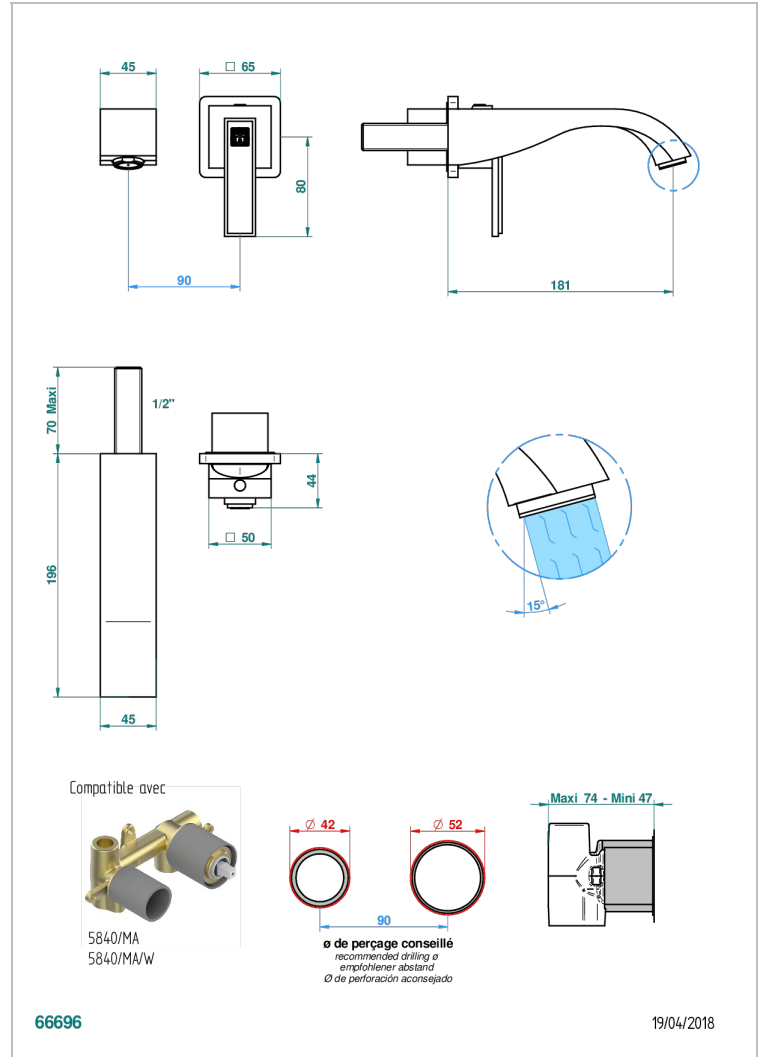

# MASQUE DE FEMME SOLAIRE

A2S-6541B

THG<sup>®</sup>  
PARIS

Trim only for Built-in basin mixer with spout (two x 1/2" inlets and one 1/2" outlet), without waste

## CHARACTERISTIC

- Masque de Femme Solaire
- Trim only for Built-in basin mixer with spout (two x 1/2" inlets and one 1/2" outlet), without waste

## RELATED SKU'S

- Ref. G00-5840/MA Rough parts for concealed wall-mounted mixer with 1/2" outlet