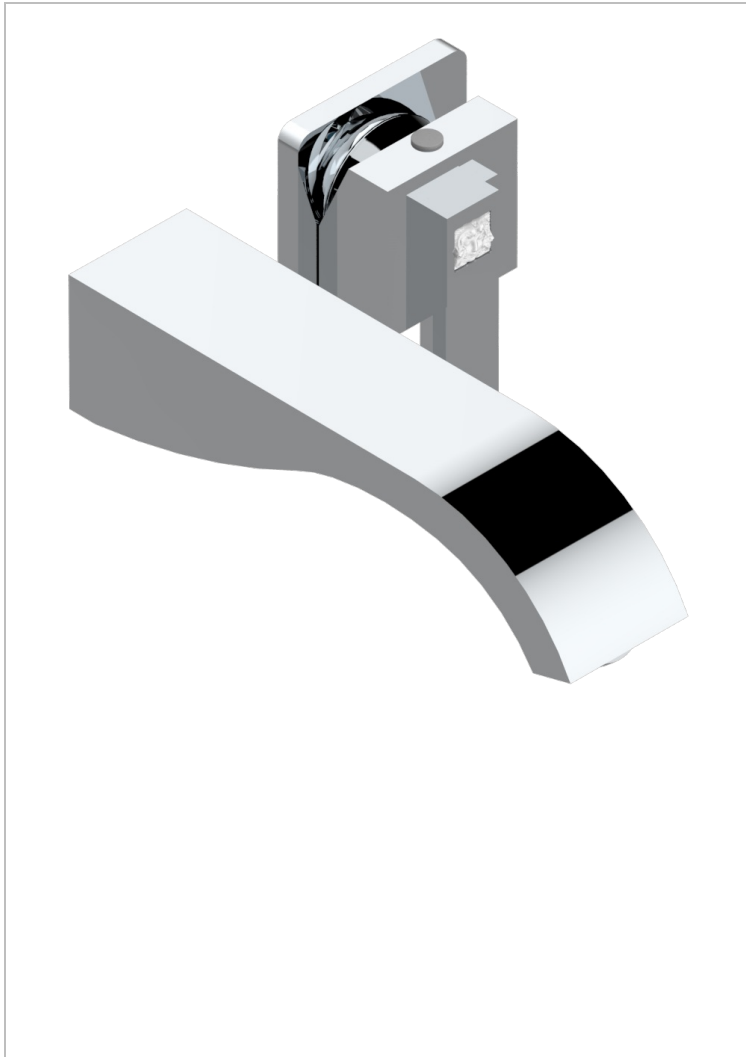

# MASQUE DE FEMME SOLAIRE

A2S-6541B

THG<sup>®</sup>  
PARIS

Trim only for Built-in basin mixer with spout (two x 1/2" inlets and one 1/2" outlet), without waste

## CHARACTERISTIC

- Masque de Femme Solaire
- Trim only for Built-in basin mixer with spout (two x 1/2" inlets and one 1/2" outlet), without waste

## RELATED SKU'S

- Ref. G00-5840/MA Rough parts for concealed wall-mounted mixer with 1/2" outlet