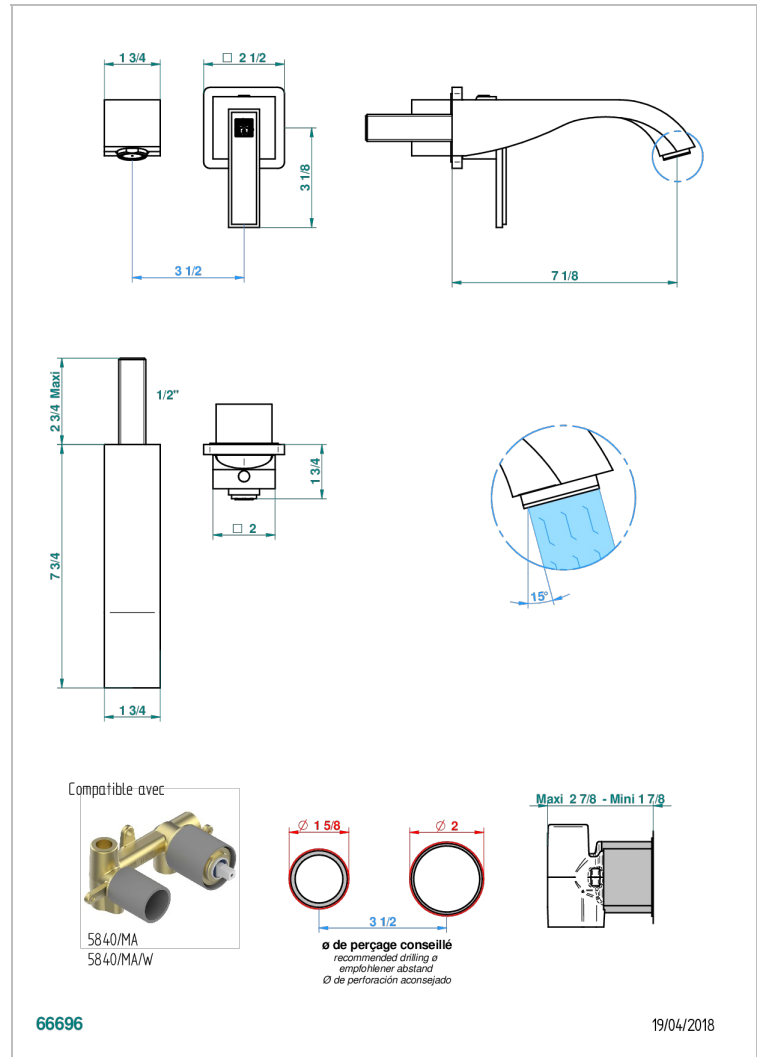

MASQUE DE FEMME SOLAIRE

A2S-6541B

THG[®]
PARIS

Trim only for Built-in basin mixer with spout (two x 1/2" inlets and one 1/2" outlet), without waste

CARACTERÍSTICAS

- Masque de Femme Solaire
- Trim only for Built-in basin mixer with spout (two x 1/2" inlets and one 1/2" outlet), without waste

PRODUCTOS RELACIONADOS

- Ref. G00-5840/MA Parte empotrada para mezclador mural con salida hembra 1/2"

ACABADOS DISPONIBLES

Cerámica negra mate - D30
Cromo - A02
Cromo / dorado - G02
Cromo mate - C02
Dorado - F01
Dorado mate - F07