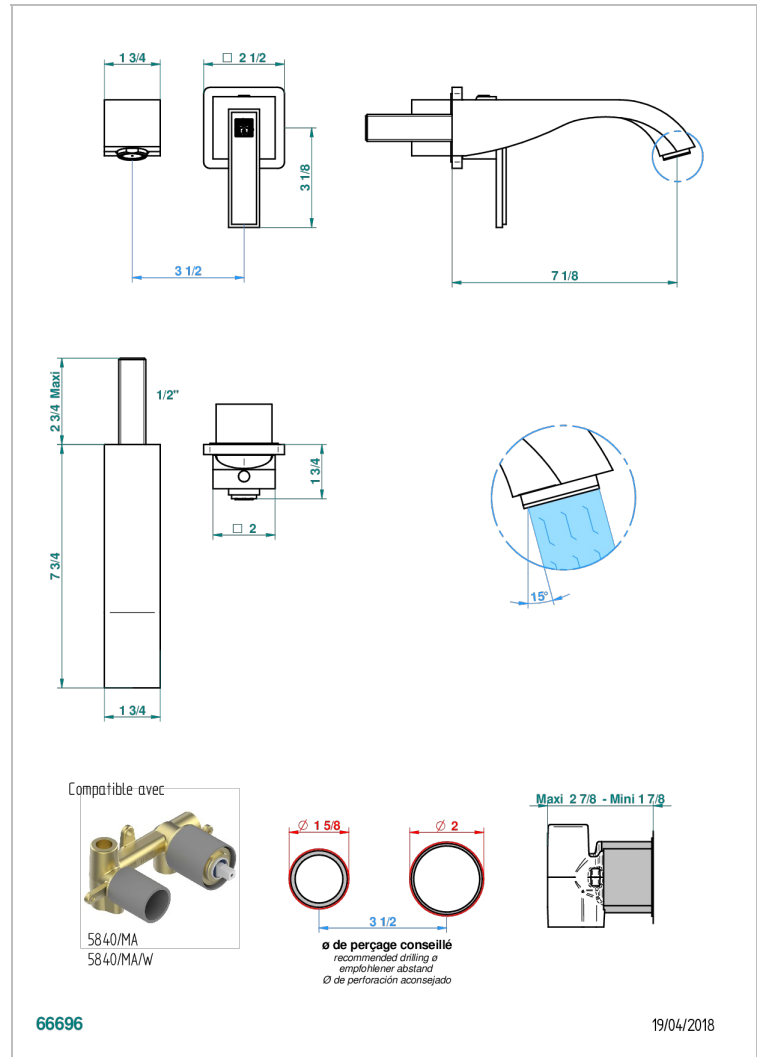

# MASQUE DE FEMME SOLAIRE

A2S-6541B

THG<sup>®</sup>  
PARIS

Trim only for Built-in basin mixer with spout (two x 1/2" inlets and one 1/2" outlet), without waste

## CHARACTERISTIC

- Masque de Femme Solaire
- Trim only for Built-in basin mixer with spout (two x 1/2" inlets and one 1/2" outlet), without waste

## RELATED SKU'S

- Ref. G00-5840/MA Rough parts for concealed wall-mounted mixer with 1/2" outlet