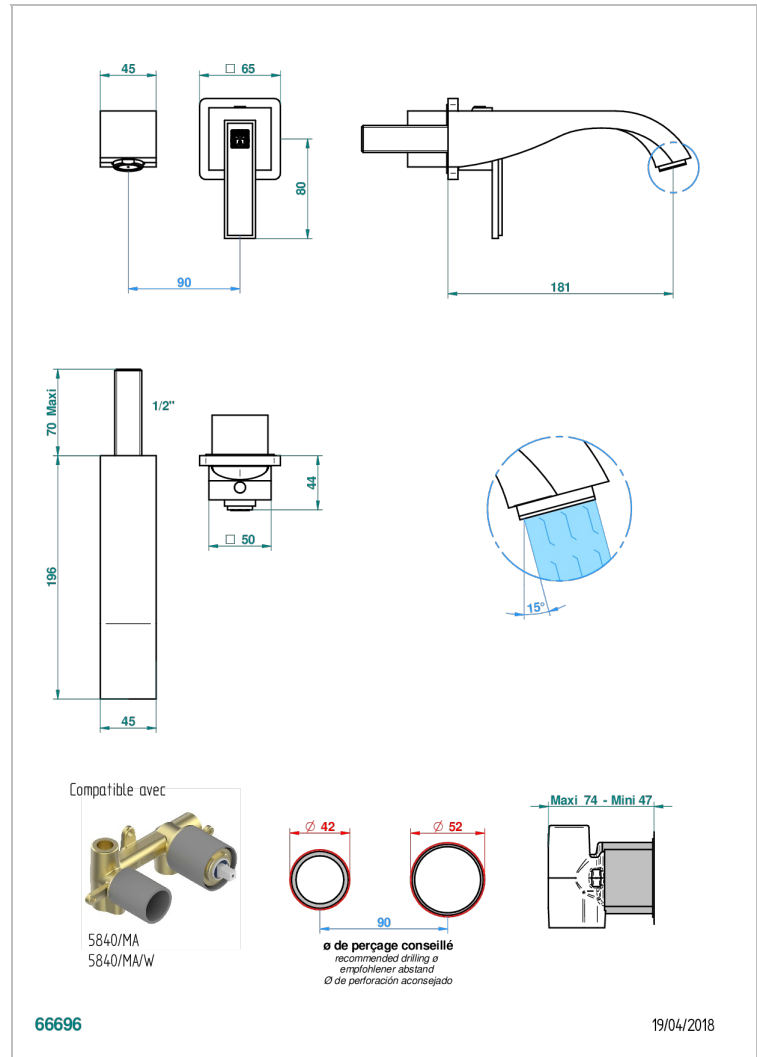

# MASQUE DE FEMME SOLAIRE

A2S-6541B

THG<sup>®</sup>  
PARIS

Trim only for Built-in basin mixer with spout (two x 1/2" inlets and one 1/2" outlet), without waste

## CARACTERÍSTICAS

- Masque de Femme Solaire
- Trim only for Built-in basin mixer with spout (two x 1/2" inlets and one 1/2" outlet), without waste

## PRODUCTOS RELACIONADOS

- Ref. G00-5840/MA Parte empotrada para mezclador mural con salida hembra 1/2