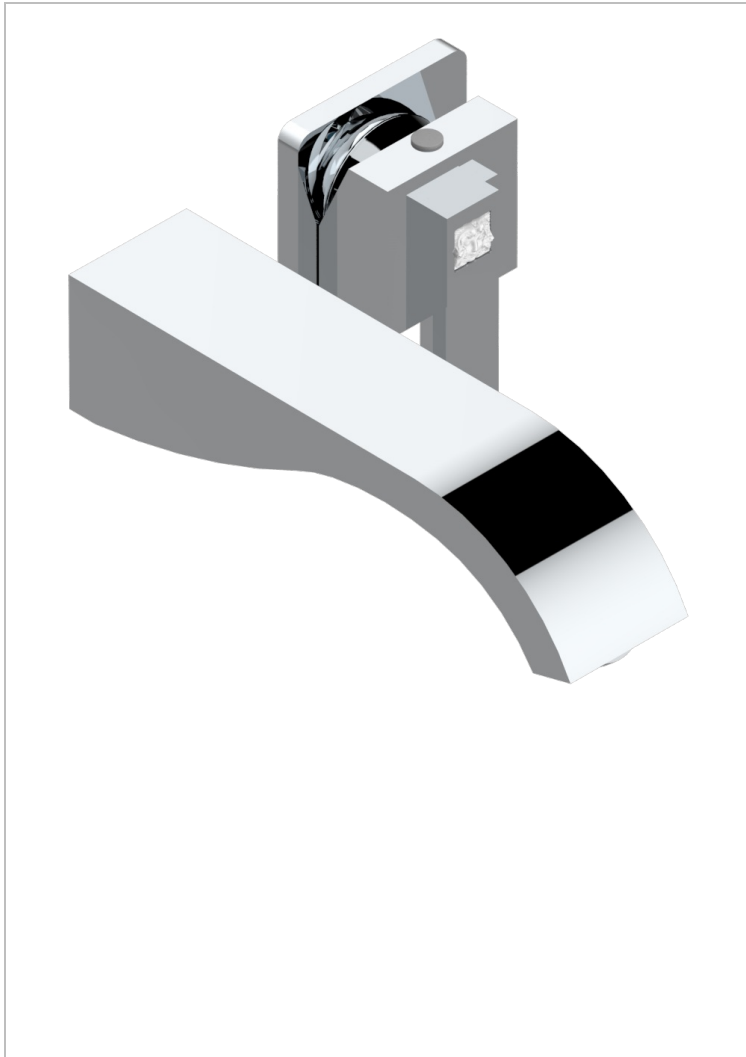

MASQUE DE FEMME SOLAIRE

A2S-6541B

THG[®]
PARIS

Trim only for Built-in basin mixer with spout (two x 1/2" inlets and one 1/2" outlet), without waste

CHARACTERISTIC

- Masque de Femme Solaire
- Trim only for Built-in basin mixer with spout (two x 1/2" inlets and one 1/2" outlet), without waste

RELATED SKU'S

- Ref. G00-5840/MA Rough parts for concealed wall-mounted mixer with 1/2" outlet

AVAILABLE FINITIONS

Black ceram - D30
Matt chrome - C02
Matt gold - F07
Matt nickel (color finish) - C01
Polished chrome (color finish) - A02
Polished chrome / Polished gold (color finish) - G02

Polished gold (color finish) - F01
Polished nickel - B01
Soft gold - F30
Soft matt gold - F31