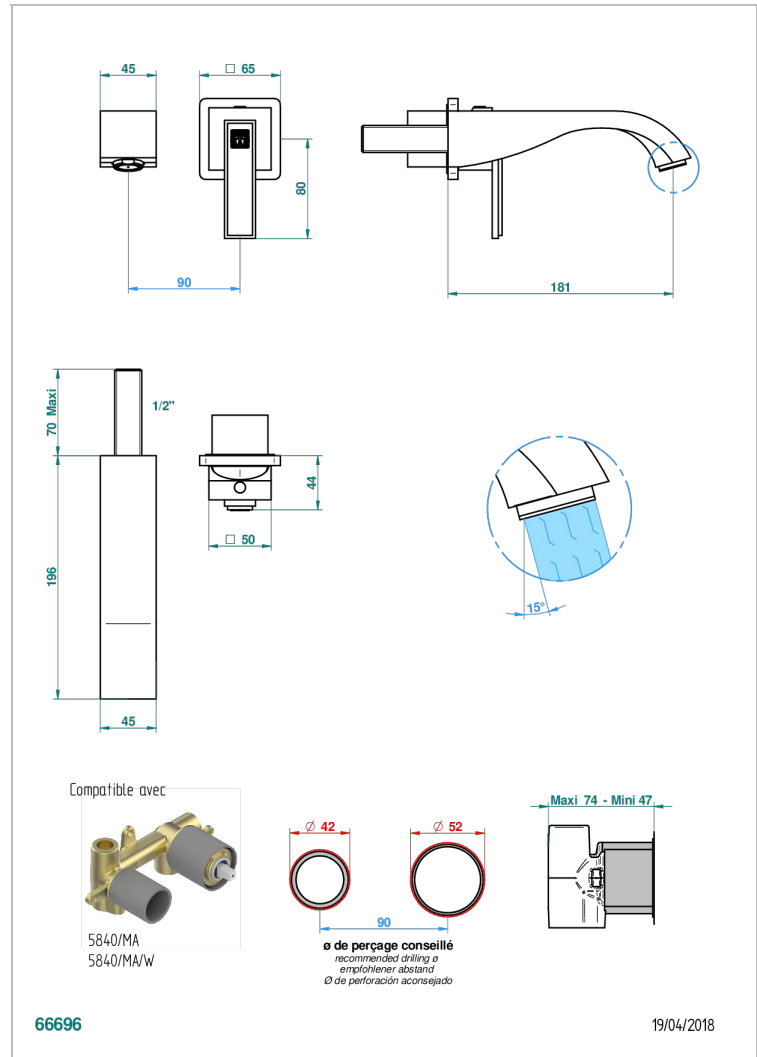

MASQUE DE FEMME SOLAIRE

A2S-6541B

THG[®]
PARIS

Trim only for Built-in basin mixer with spout (two x 1/2" inlets and one 1/2" outlet), without waste

CHARACTERISTIC

- Masque de Femme Solaire
- Trim only for Built-in basin mixer with spout (two x 1/2" inlets and one 1/2" outlet), without waste

RELATED SKU'S

- Ref. G00-5840/MA Rough parts for concealed wall-mounted mixer with 1/2" outlet

AVAILABLE FINITIONS

Black ceram - D30
Matt chrome - C02
Matt gold - F07
Matt nickel (color finish) - C01
Polished chrome (color finish) - A02
Polished chrome / Polished gold (color finish) - G02