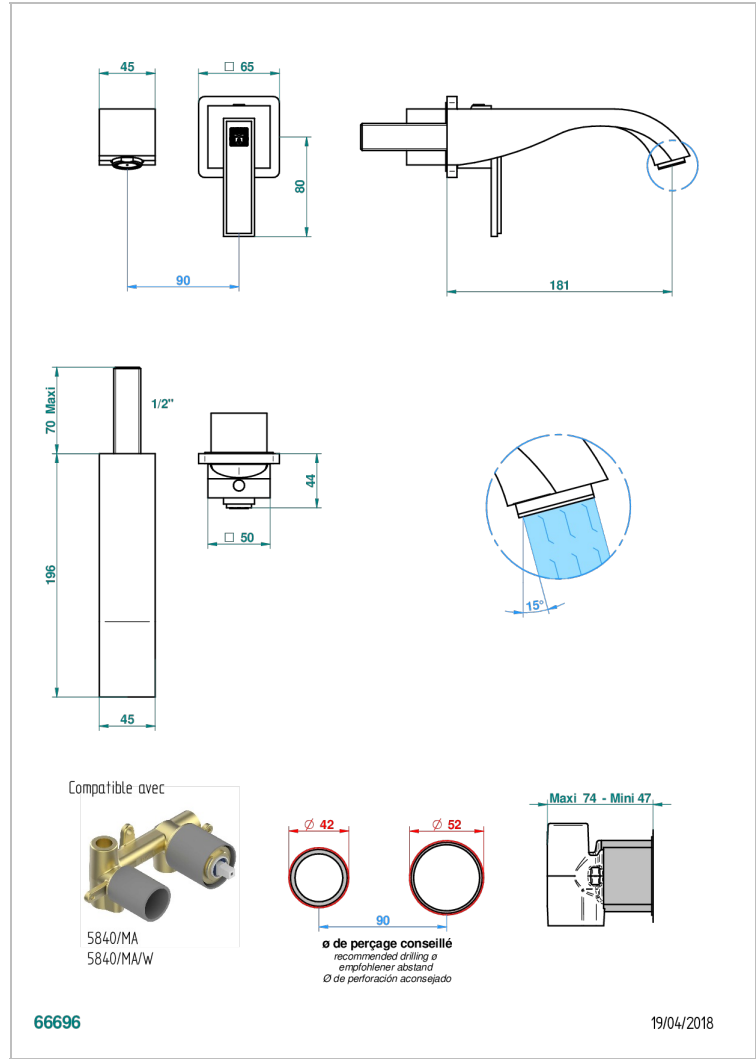

# MASQUE DE FEMME SOLAIRE

A2S-6541B

THG<sup>®</sup>  
PARIS

Trim only for Built-in basin mixer with spout (two x 1/2" inlets and one 1/2" outlet), without waste

## 特色

- Masque de Femme Solaire
- Trim only for Built-in basin mixer with spout (two x 1/2" inlets and one 1/2" outlet), without waste

## 相关的SKU

- Ref. G00-5840/MA 卫浴套装，含：入墙式弯管出水管，1米25强化软管，触控式花洒和托勾，美国标准