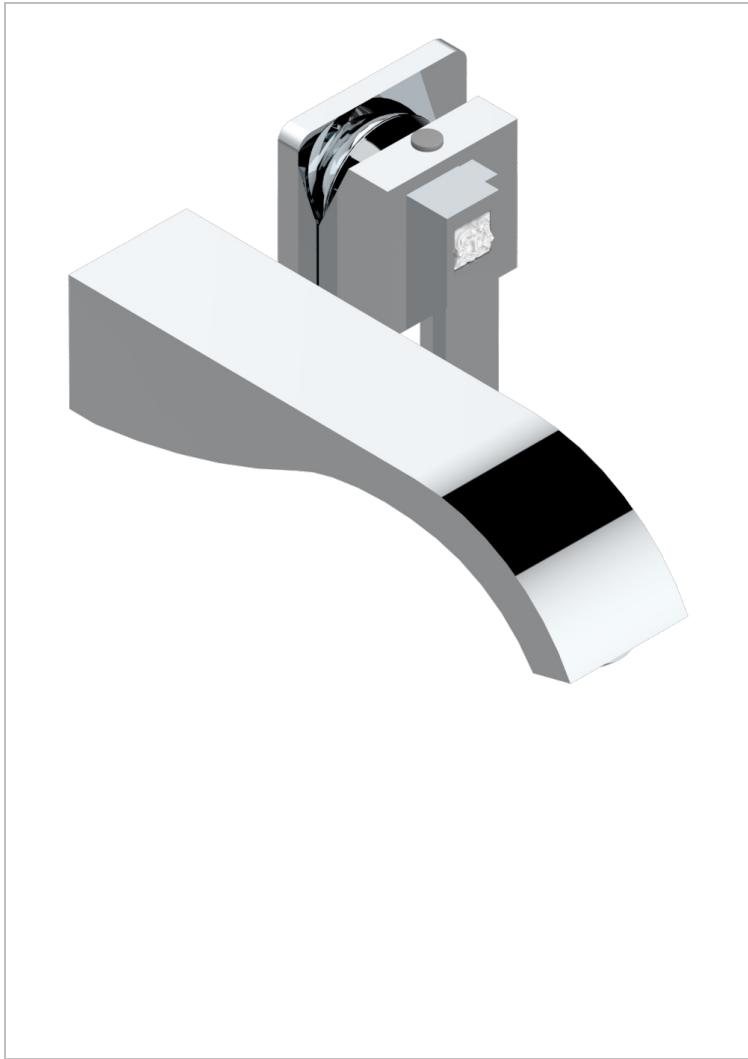

# MASQUE DE FEMME SOLAIRE

A2S-6541B

THG<sup>®</sup>  
PARIS

Trim only for Built-in basin mixer with spout (two x 1/2" inlets and one 1/2" outlet), without waste

## 特色

- Masque de Femme Solaire
- Trim only for Built-in basin mixer with spout (two x 1/2" inlets and one 1/2" outlet), without waste

## 相关的SKU

- Ref. G00-5840/MA 卫浴套装，含：入墙式弯管出水管，1米25强化软管，触控式花洒和托勾，美国标准

## 可选饰面

Black ceram - D30  
哑光浅金 - F31  
哑光金 - F07  
哑光铬 - C02  
哑光镍 - C01  
抛光金 (24K金) - F01

抛光铬 - A02  
抛光铬/抛光金 - G02  
抛光镍 - B01  
浅金 - F30