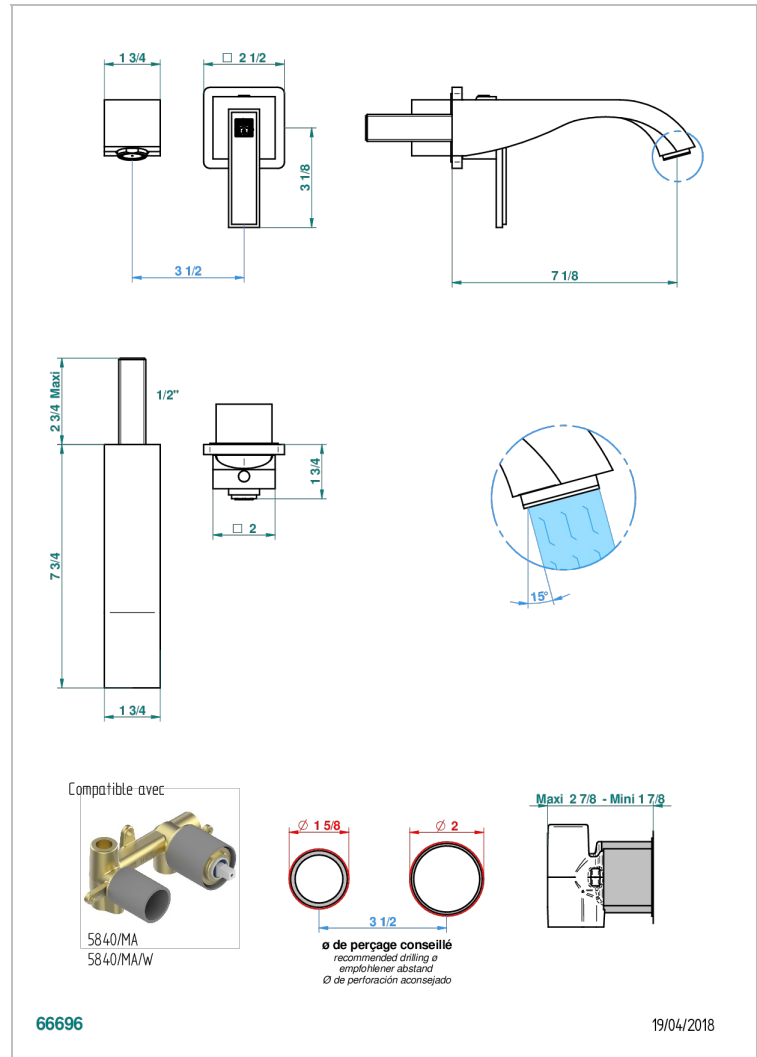

MASQUE DE FEMME SOLAIRE

A2S-6541B

THG[®]
PARIS

Trim only for Built-in basin mixer with spout (two x 1/2" inlets and one 1/2" outlet), without waste

CHARACTERISTIC

- Masque de Femme Solaire
- Trim only for Built-in basin mixer with spout (two x 1/2" inlets and one 1/2" outlet), without waste

RELATED SKU'S

- Ref. G00-5840/MA Rough parts for concealed wall-mounted mixer with 1/2" outlet

AVAILABLE FINITIONS

Black ceram - D30
Matt chrome - C02
Matt gold - F07
Matt nickel (color finish) - C01
Polished chrome (color finish) - A02
Polished chrome / Polished gold (color finish) - G02