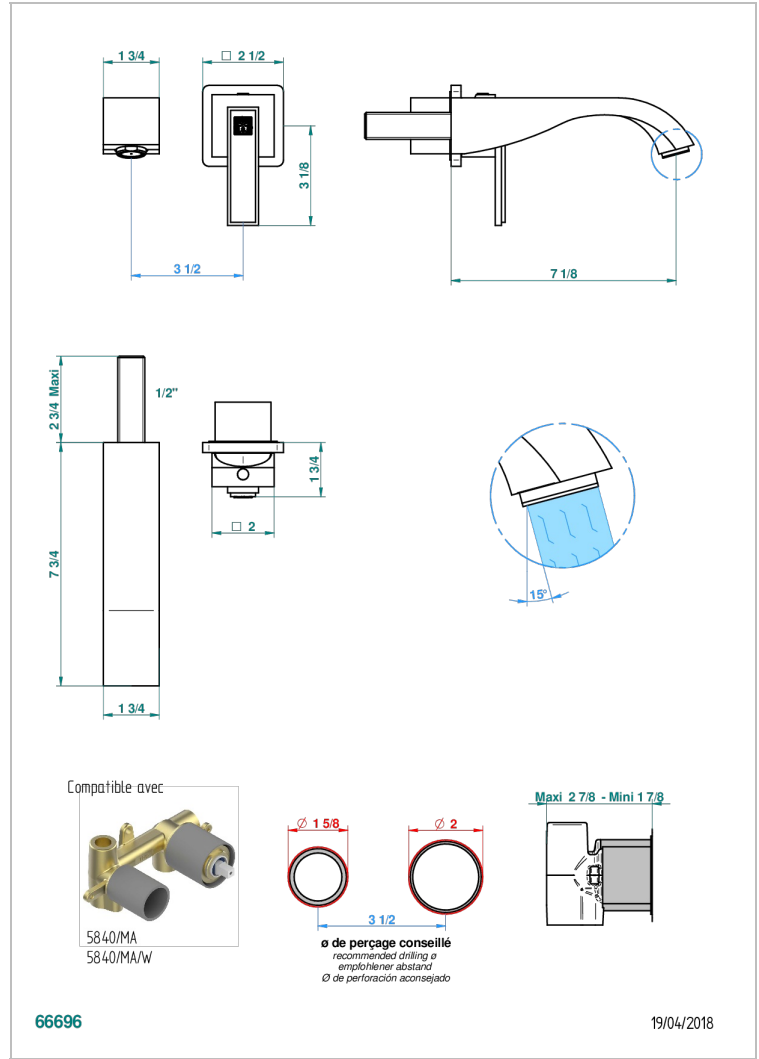

# MASQUE DE FEMME SOLAIRE

A2S-6541B

THG<sup>®</sup>  
PARIS

Trim only for Built-in basin mixer with spout (two x 1/2" inlets and one 1/2" outlet), without waste

## 特色

- Masque de Femme Solaire
- Trim only for Built-in basin mixer with spout (two x 1/2" inlets and one 1/2" outlet), without waste

## 相关的SKU

- Ref. G00-5840/MA 卫浴套装，含：入墙式弯管出水管，1米25强化软管，触控式花洒和托勾，美国标准