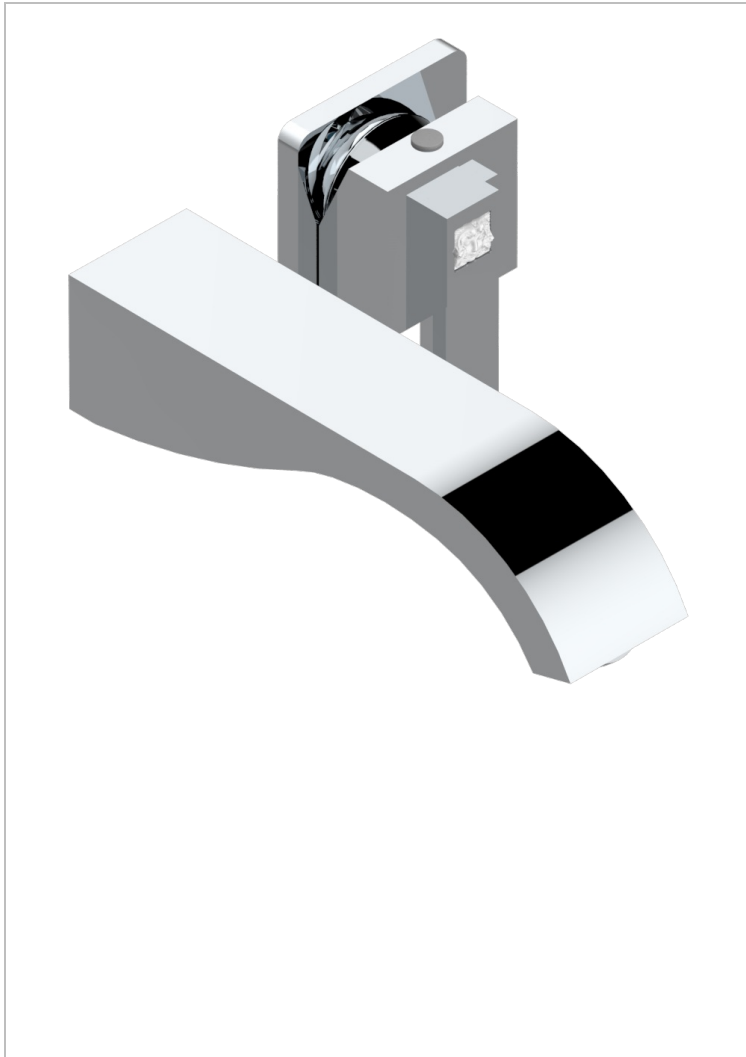

# MASQUE DE FEMME LUNAIRE

A2R-6541B

THG<sup>®</sup>  
PARIS

Trim only for Built-in basin mixer with spout (two x 1/2" inlets and one 1/2" outlet), without waste

## CARACTERÍSTICAS

- Masque de Femme Lunaire
- Trim only for Built-in basin mixer with spout (two x 1/2" inlets and one 1/2" outlet), without waste

## PRODUCTOS RELACIONADOS

- Ref. G00-5840/MAUS Rough parts for concealed wall-mounted mixer with 1/2" outlet

## ACABADOS DISPONIBLES

Cerámica negra mate - D30  
Cromo - A02  
Cromo / dorado - G02  
Cromo mate - C02  
Dorado - F01  
Dorado mate - F07

Dorado pálido - F30  
Dorado pálido mate (sin barniz) - F31  
Níquel - B01  
Níquel mate - C01