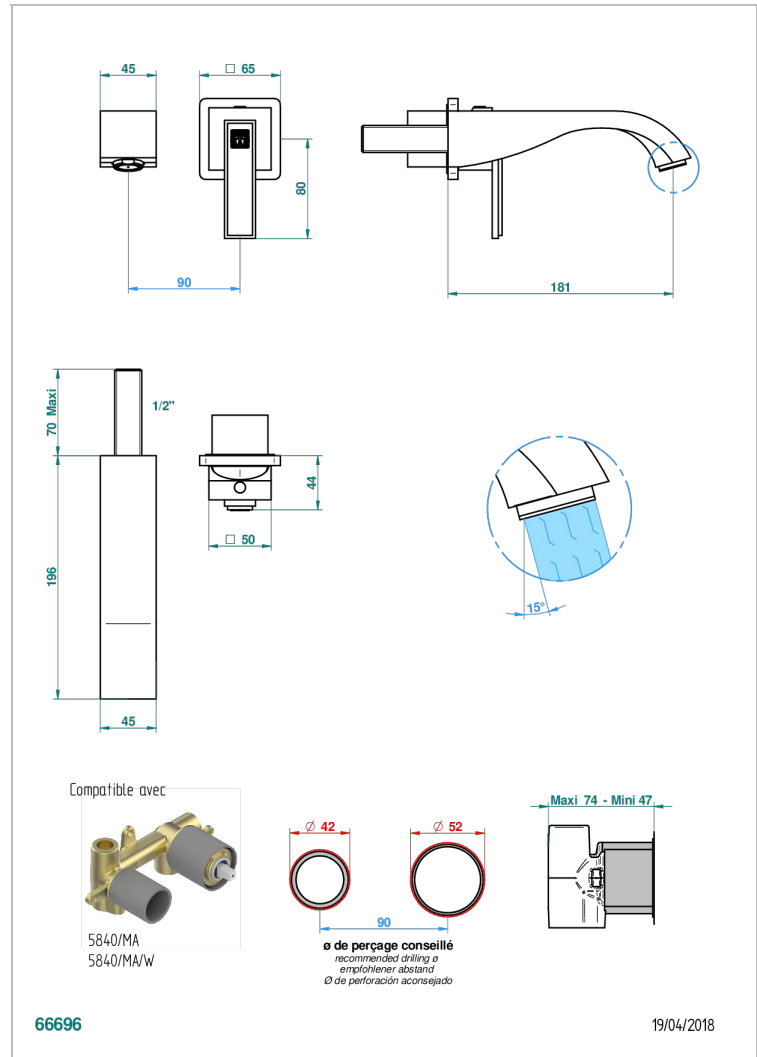

# MASQUE DE FEMME LUNAIRE

A2R-6541B

THG<sup>®</sup>  
PARIS

Trim only for Built-in basin mixer with spout (two x 1/2" inlets and one 1/2" outlet), without waste

## CARACTERÍSTICAS

- Masque de Femme Lunaire
- Trim only for Built-in basin mixer with spout (two x 1/2" inlets and one 1/2" outlet), without waste

## PRODUCTOS RELACIONADOS

- Ref. G00-5840/MAUS Rough parts for concealed wall-mounted mixer with 1/2" outlet