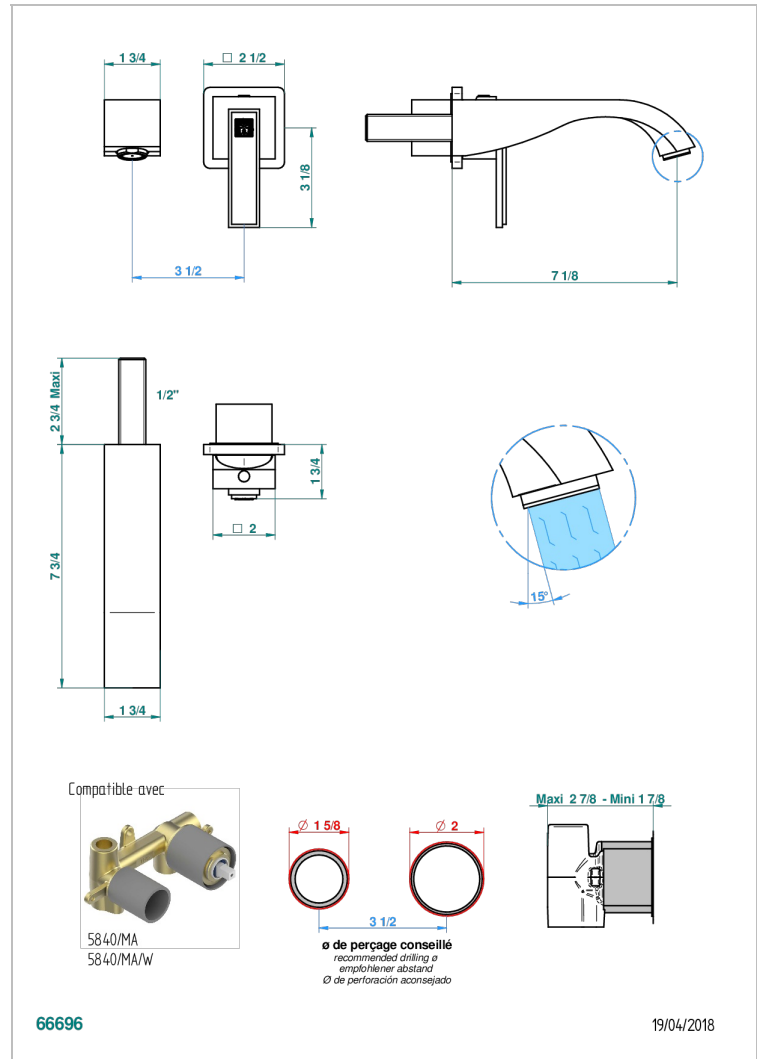

MASQUE DE FEMME LUNAIRE

A2R-6541B

THG[®]
PARIS

Trim only for Built-in basin mixer with spout (two x 1/2" inlets and one 1/2" outlet), without waste

CARACTERÍSTICAS

- Masque de Femme Lunaire
- Trim only for Built-in basin mixer with spout (two x 1/2" inlets and one 1/2" outlet), without waste

PRODUCTOS RELACIONADOS

- Ref. G00-5840/MAUS Rough parts for concealed wall-mounted mixer with 1/2" outlet

ACABADOS DISPONIBLES

Cerámica negra mate - D30
Cromo - A02
Cromo / dorado - G02
Cromo mate - C02
Dorado - F01
Dorado mate - F07