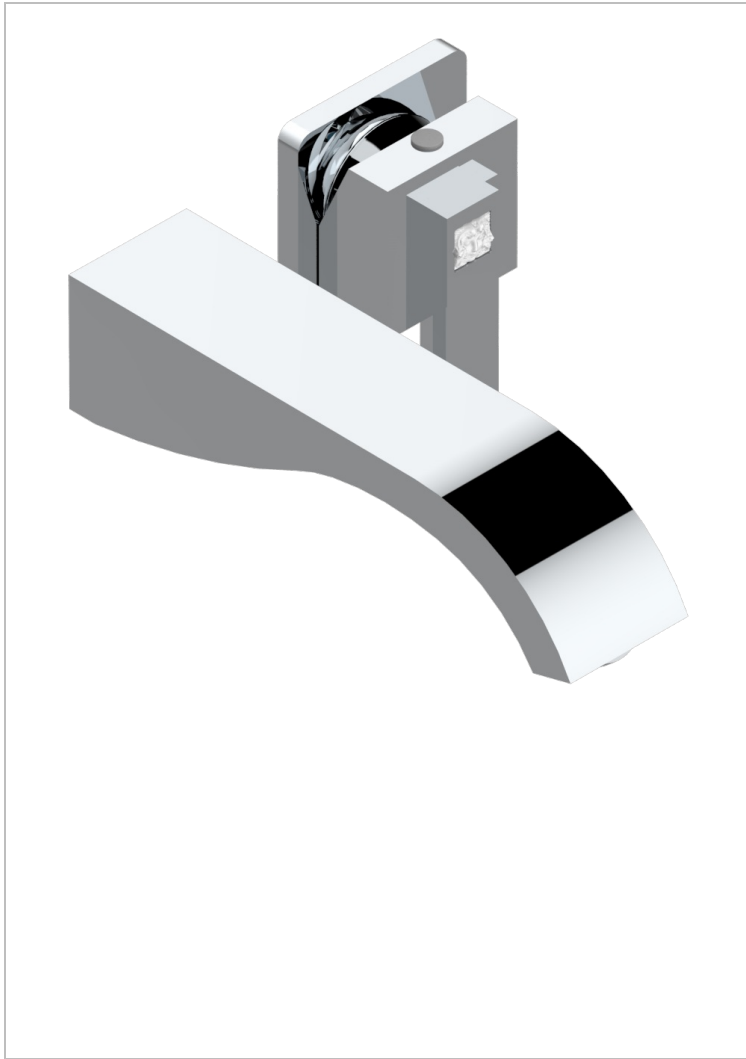

MASQUE DE FEMME LUNAIRE

A2R-6541B

THG[®]
PARIS

Trim only for Built-in basin mixer with spout (two x 1/2" inlets and one 1/2" outlet), without waste

CARACTERÍSTICAS

- Masque de Femme Lunaire
- Trim only for Built-in basin mixer with spout (two x 1/2" inlets and one 1/2" outlet), without waste

PRODUCTOS RELACIONADOS

- Ref. G00-5840/MAUS Rough parts for concealed wall-mounted mixer with 1/2" outlet

ACABADOS DISPONIBLES

Cerámica negra mate - D30
Cromo - A02
Cromo / dorado - G02
Cromo mate - C02
Dorado - F01
Dorado mate - F07

Dorado pálido - F30
Dorado pálido mate (sin barniz) - F31
Níquel - B01
Níquel mate - C01