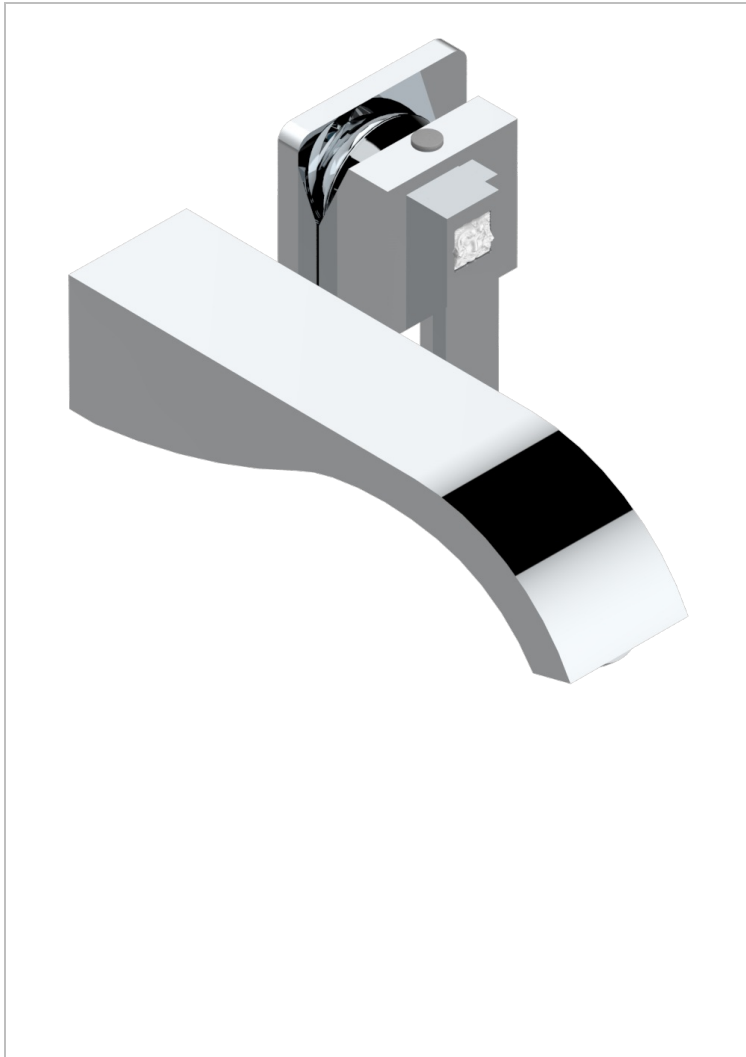

MASQUE DE FEMME LUNAIRE

A2R-6541B

THG[®]
PARIS

Trim only for Built-in basin mixer with spout (two x 1/2" inlets and one 1/2" outlet), without waste

CHARACTERISTIC

- Masque de Femme Lunaire
- Trim only for Built-in basin mixer with spout (two x 1/2" inlets and one 1/2" outlet), without waste

RELATED SKU'S

- Ref. G00-5840/MA/W Rough parts for concealed wall-mounted mixer with 1/2" outlet, for WC douche - WRAS approved

AVAILABLE FINITIONS

Black ceram - D30
Matt chrome - C02
Matt gold - F07
Matt nickel (color finish) - C01
Polished chrome (color finish) - A02
Polished chrome / Polished gold (color finish) - G02

Polished gold (color finish) - F01
Polished nickel - B01
Soft gold - F30
Soft matt gold - F31