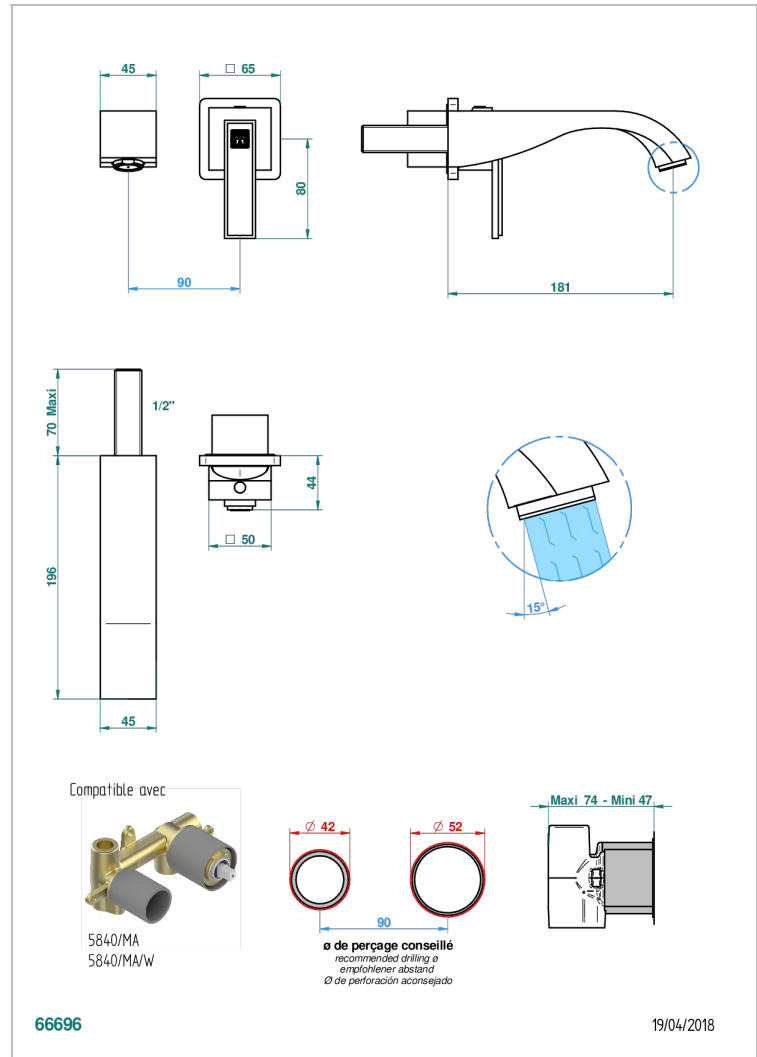

MASQUE DE FEMME LUNAIRE

A2R-6541B

THG[®]
PARIS

Trim only for Built-in basin mixer with spout (two x 1/2" inlets and one 1/2" outlet), without waste

CHARACTERISTIC

- Masque de Femme Lunaire
- Trim only for Built-in basin mixer with spout (two x 1/2" inlets and one 1/2" outlet), without waste

RELATED SKU'S

- Ref. G00-5840/MA/W Rough parts for concealed wall-mounted mixer with 1/2" outlet, for WC douche - WRAS approved

AVAILABLE FINITIONS

Black ceram - D30
Matt chrome - C02
Matt gold - F07
Matt nickel (color finish) - C01
Polished chrome (color finish) - A02
Polished chrome / Polished gold (color finish) - G02