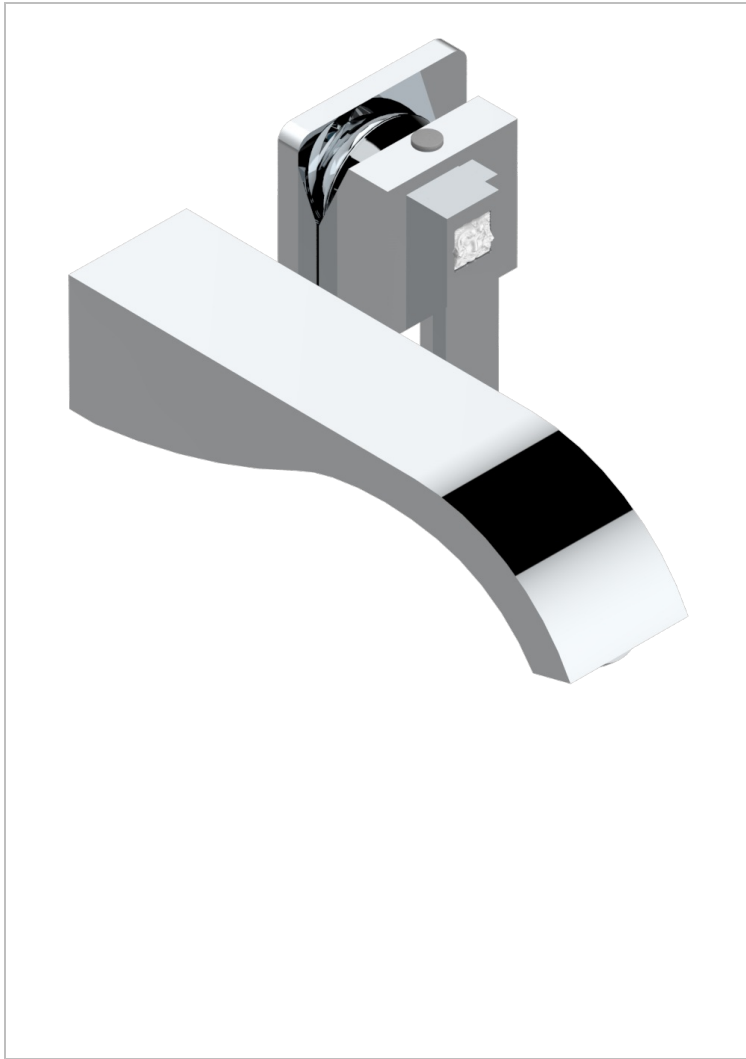

MASQUE DE FEMME LUNAIRE

A2R-6541B

THG[®]
PARIS

Trim only for Built-in basin mixer with spout (two x 1/2" inlets and one 1/2" outlet), without waste

CHARACTERISTIC

- Masque de Femme Lunaire
- Trim only for Built-in basin mixer with spout (two x 1/2" inlets and one 1/2" outlet), without waste

RELATED SKU'S

- Ref. G00-5840/MA/W Rough parts for concealed wall-mounted mixer with 1/2" outlet, for WC douche - WRAS approved

AVAILABLE FINITIONS

Black ceram - D30
Matt chrome - C02
Matt gold - F07
Matt nickel (color finish) - C01
Polished chrome (color finish) - A02
Polished chrome / Polished gold (color finish) - G02

Polished gold (color finish) - F01
Polished nickel - B01
Soft gold - F30
Soft matt gold - F31