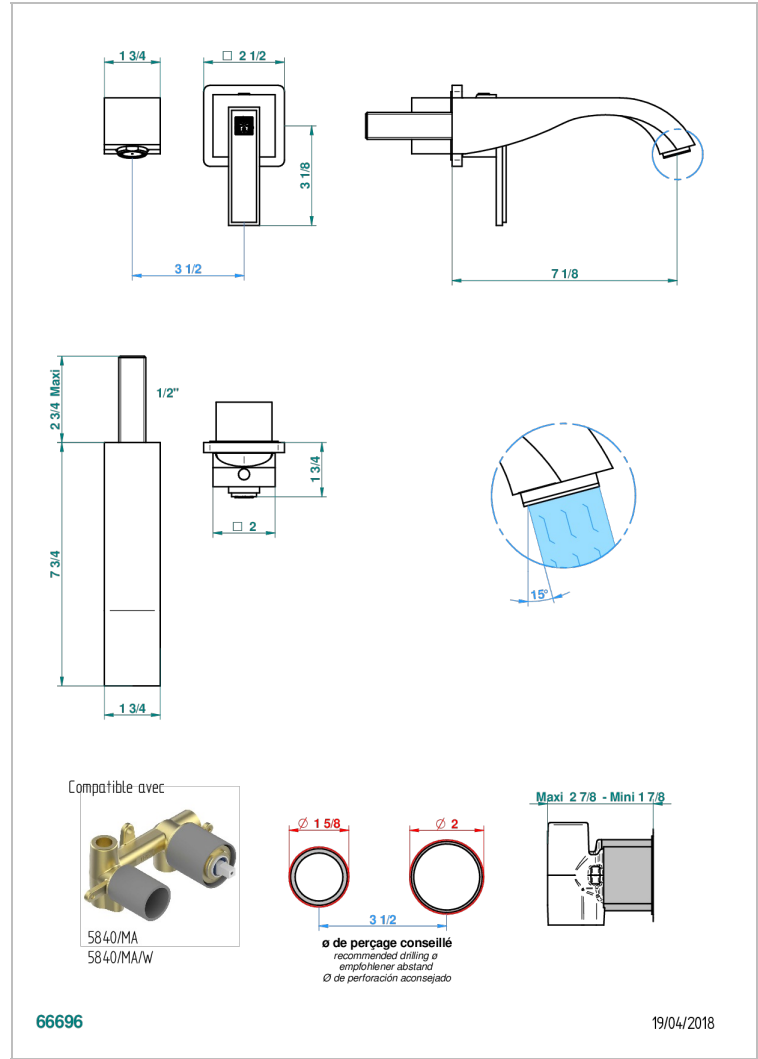

MASQUE DE FEMME LUNAIRE

A2R-6541B

THG[®]
PARIS

Trim only for Built-in basin mixer with spout (two x 1/2" inlets and one 1/2" outlet), without waste

CHARACTERISTIC

- Masque de Femme Lunaire
- Trim only for Built-in basin mixer with spout (two x 1/2" inlets and one 1/2" outlet), without waste

RELATED SKU'S

- Ref. G00-5840/MA/W Rough parts for concealed wall-mounted mixer with 1/2" outlet, for WC douche - WRAS approved

AVAILABLE FINITIONS

Black ceram - D30
Matt chrome - C02
Matt gold - F07
Matt nickel (color finish) - C01
Polished chrome (color finish) - A02
Polished chrome / Polished gold (color finish) - G02