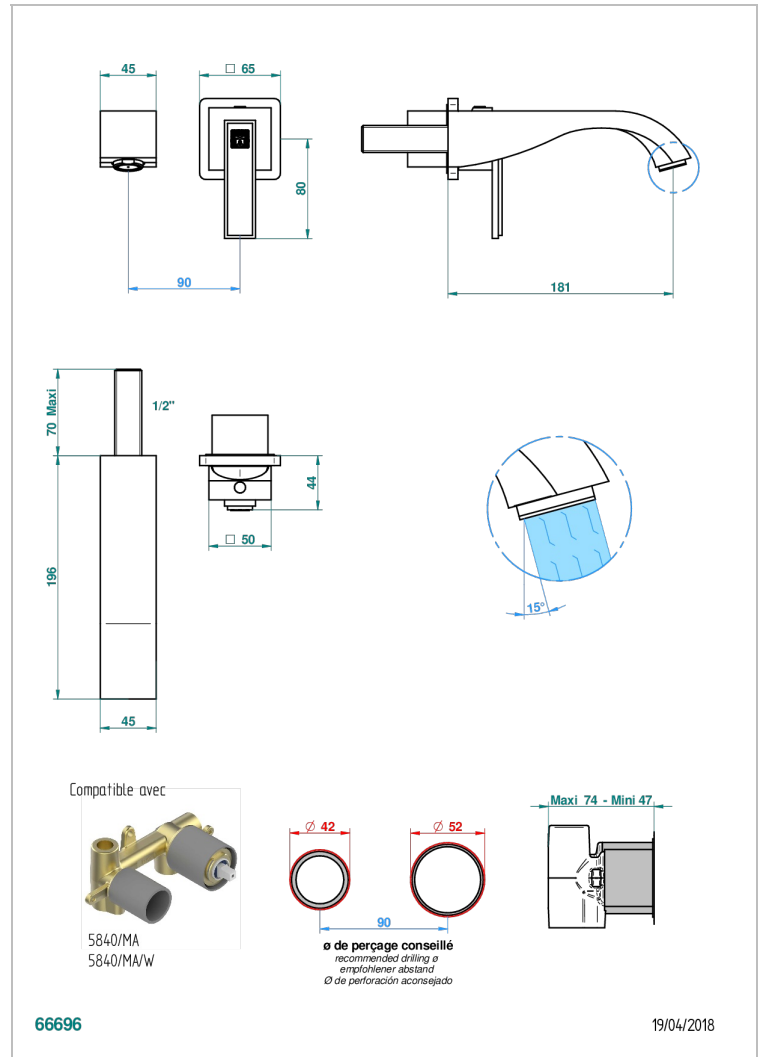

MASQUE DE FEMME LUNAIRE

A2R-6541B

THG[®]
PARIS

Trim only for Built-in basin mixer with spout (two x 1/2" inlets and one 1/2" outlet), without waste

CARACTERÍSTICAS

- Masque de Femme Lunaire
- Trim only for Built-in basin mixer with spout (two x 1/2" inlets and one 1/2" outlet), without waste

PRODUCTOS RELACIONADOS

- Ref. G00-5840/MA Parte empotrada para mezclador mural con salida hembra 1/2

ACABADOS DISPONIBLES

Cerámica negra mate - D30
Cromo - A02
Cromo / dorado - G02
Cromo mate - C02
Dorado - F01
Dorado mate - F07