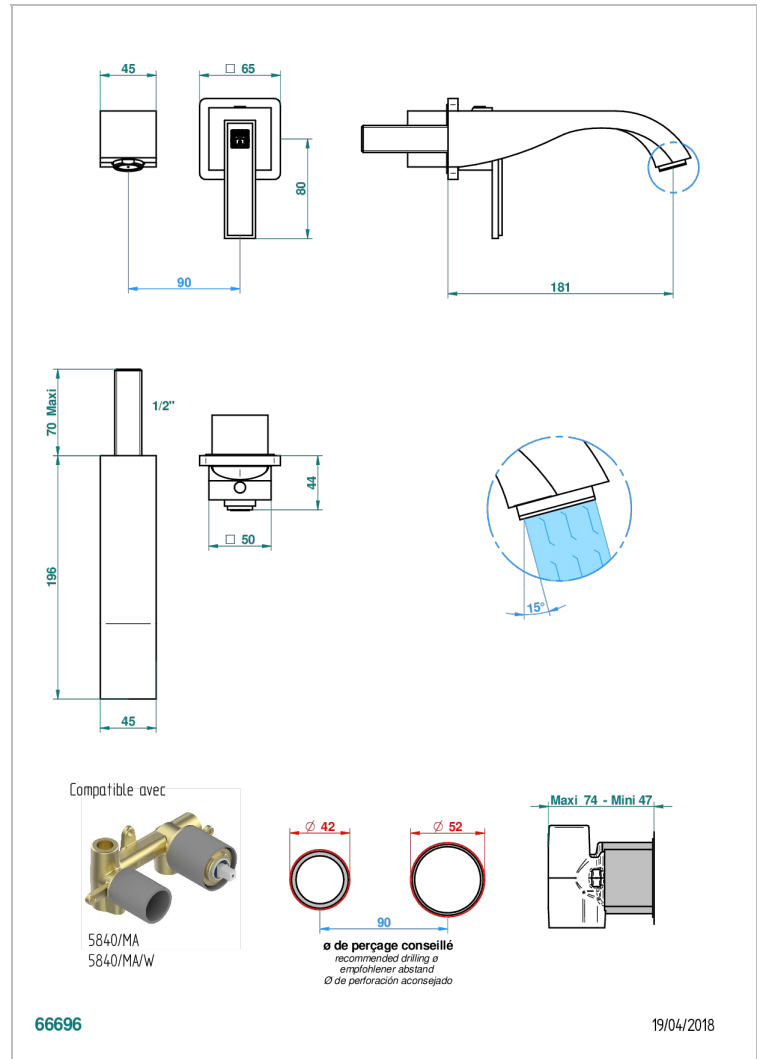

MASQUE DE FEMME LUNAIRE

A2R-6541B

THG[®]
PARIS

Trim only for Built-in basin mixer with spout (two x 1/2" inlets and one 1/2" outlet), without waste

CHARACTERISTIC

- Masque de Femme Lunaire
- Trim only for Built-in basin mixer with spout (two x 1/2" inlets and one 1/2" outlet), without waste

RELATED SKU'S

- Ref. G00-5840/MA Rough parts for concealed wall-mounted mixer with 1/2" outlet

AVAILABLE FINITIONS

Black ceram - D30
Matt chrome - C02
Matt gold - F07
Matt nickel (color finish) - C01
Polished chrome (color finish) - A02
Polished chrome / Polished gold (color finish) - G02