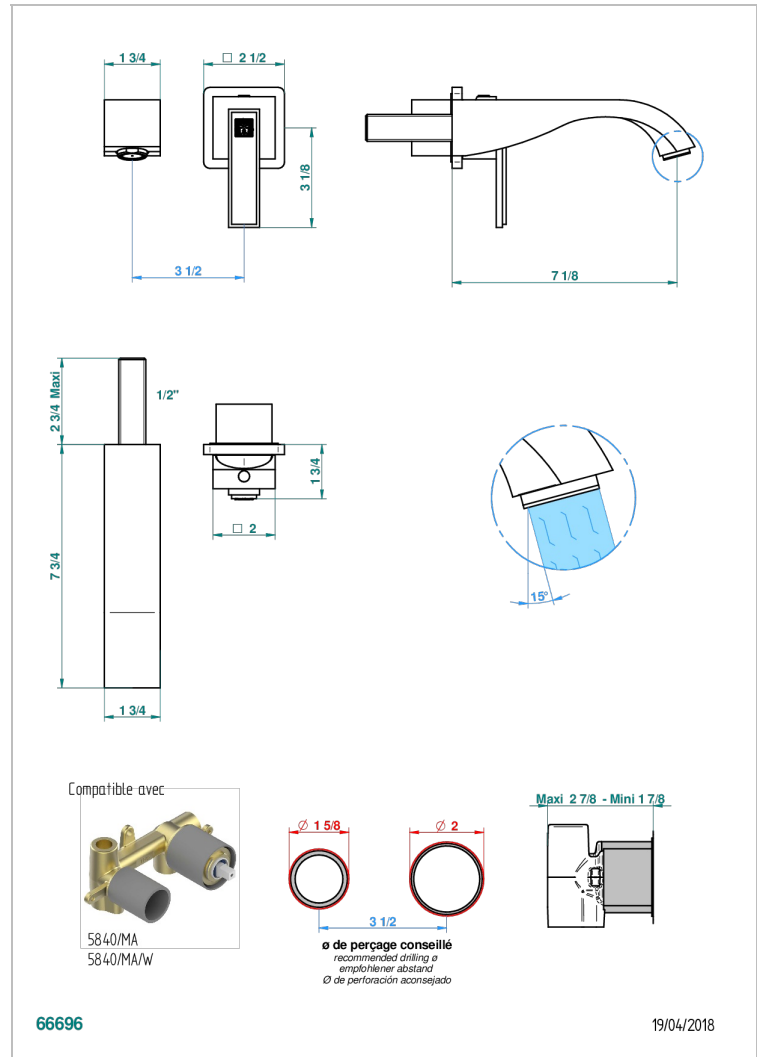

MASQUE DE FEMME LUNAIRE

A2R-6541B

THG[®]
PARIS

Trim only for Built-in basin mixer with spout (two x 1/2" inlets and one 1/2" outlet), without waste

CARACTERÍSTICAS

- Masque de Femme Lunaire
- Trim only for Built-in basin mixer with spout (two x 1/2" inlets and one 1/2" outlet), without waste

PRODUCTOS RELACIONADOS

- Ref. G00-5840/MA Parte empotrada para mezclador mural con salida hembra 1/2"

ACABADOS DISPONIBLES

Cerámica negra mate - D30
Cromo - A02
Cromo / dorado - G02
Cromo mate - C02
Dorado - F01
Dorado mate - F07