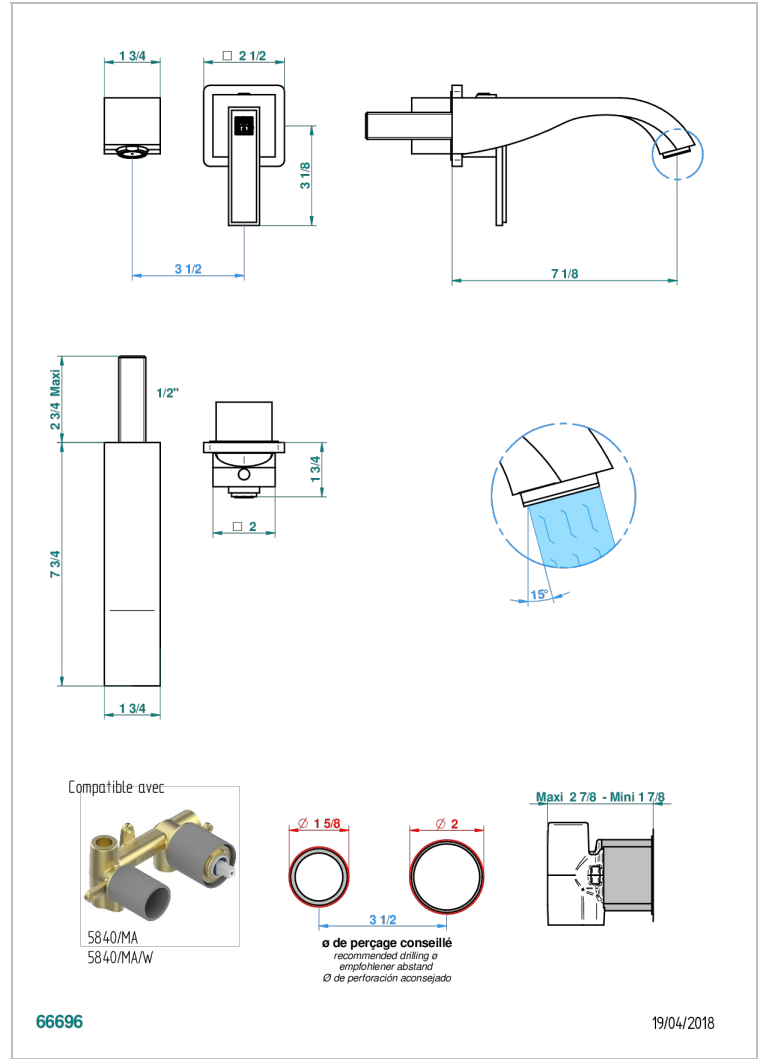

# MASQUE DE FEMME LUNAIRE

A2R-6541B

THG<sup>®</sup>  
PARIS

Trim only for Built-in basin mixer with spout (two x 1/2" inlets and one 1/2" outlet), without waste

## CHARACTERISTIC

- Masque de Femme Lunaire
- Trim only for Built-in basin mixer with spout (two x 1/2" inlets and one 1/2" outlet), without waste

## RELATED SKU'S

- Ref. G00-5840/MA Rough parts for concealed wall-mounted mixer with 1/2" outlet