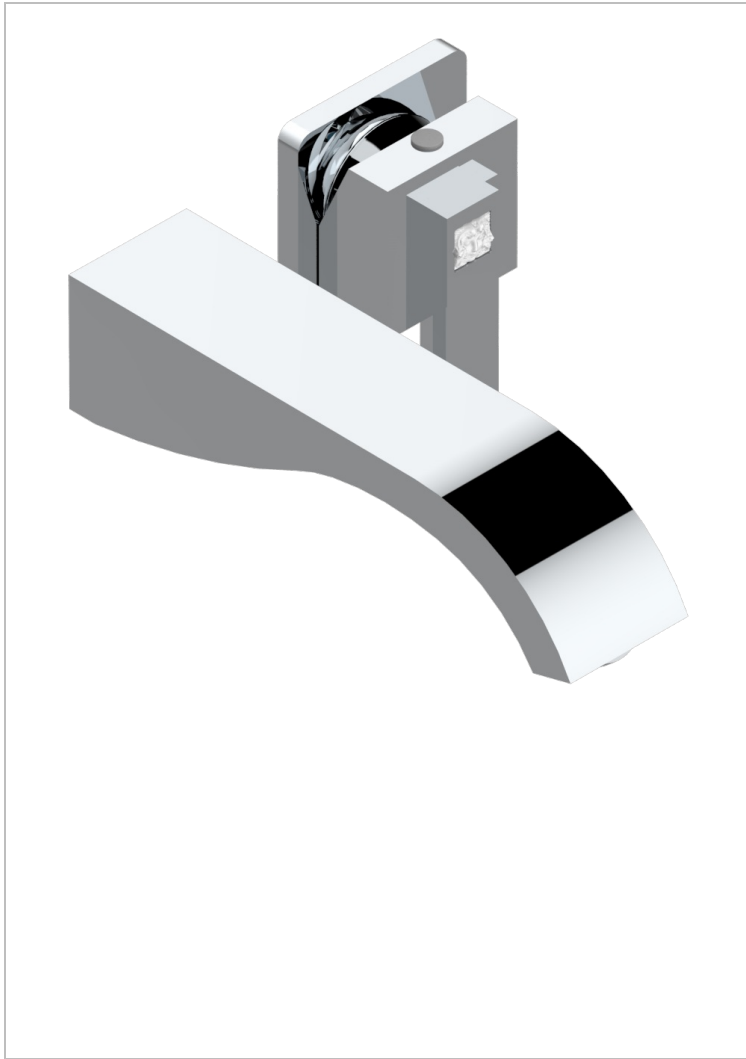

# MASQUE DE FEMME LUNAIRE

A2R-6541B

THG<sup>®</sup>  
PARIS

Trim only for Built-in basin mixer with spout (two x 1/2" inlets and one 1/2" outlet), without waste

## CHARACTERISTIC

- Masque de Femme Lunaire
- Trim only for Built-in basin mixer with spout (two x 1/2" inlets and one 1/2" outlet), without waste

## RELATED SKU'S

- Ref. G00-5840/MA Rough parts for concealed wall-mounted mixer with 1/2" outlet