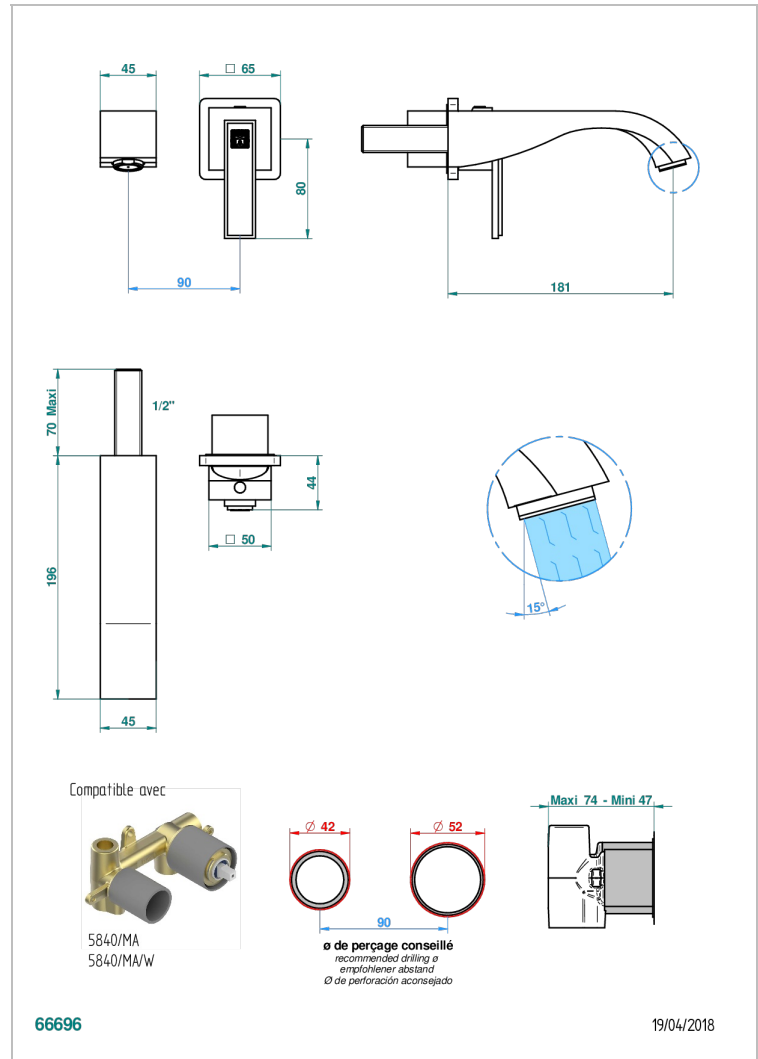

MASQUE DE FEMME LUNAIRE

A2R-6541B

THG[®]
PARIS

Trim only for Built-in basin mixer with spout (two x 1/2" inlets and one 1/2" outlet), without waste

CARACTERÍSTICAS

- Masque de Femme Lunaire
- Trim only for Built-in basin mixer with spout (two x 1/2" inlets and one 1/2" outlet), without waste

PRODUCTOS RELACIONADOS

- Ref. G00-5840/MA Parte empotrada para mezclador mural con salida hembra 1/2

ACABADOS DISPONIBLES

Cerámica negra mate - D30
Cromo - A02
Cromo / dorado - G02
Cromo mate - C02
Dorado - F01
Dorado mate - F07