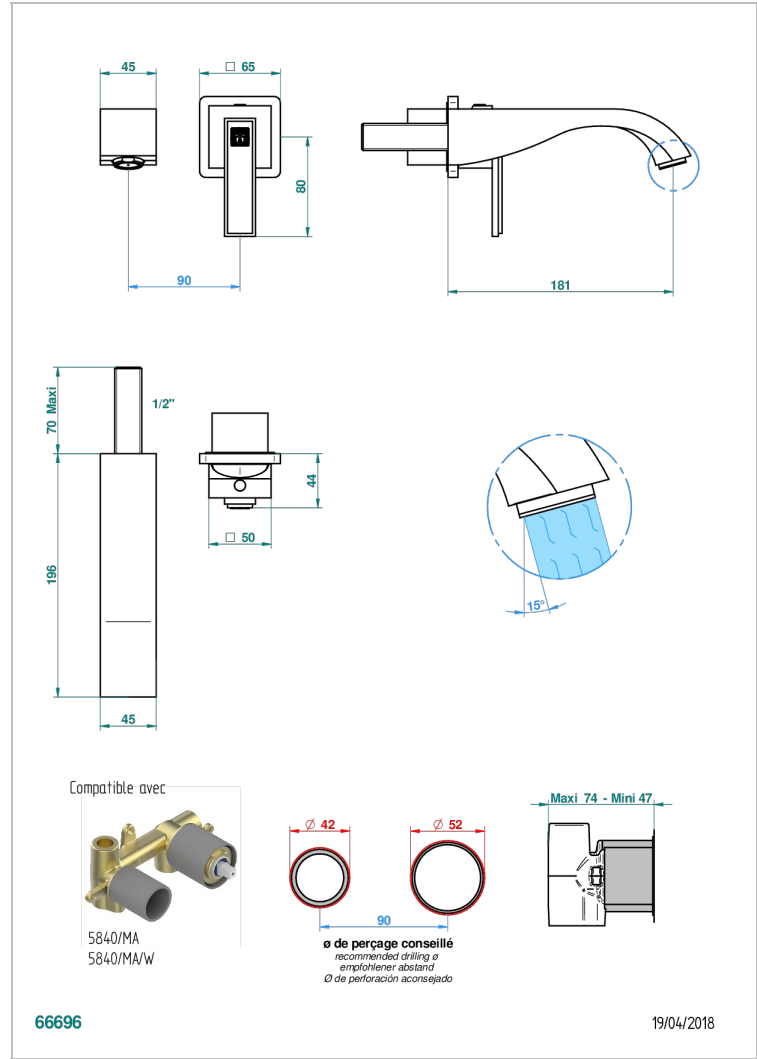

MASQUE DE FEMME LUNAIRE

A2R-6541B

THG[®]
PARIS

Trim only for Built-in basin mixer with spout (two x 1/2" inlets and one 1/2" outlet), without waste

CHARACTERISTIC

- Masque de Femme Lunaire
- Trim only for Built-in basin mixer with spout (two x 1/2" inlets and one 1/2" outlet), without waste

RELATED SKU'S

- Ref. G00-5840/MA Rough parts for concealed wall-mounted mixer with 1/2" outlet

AVAILABLE FINITIONS

Black ceram - D30
Matt chrome - C02
Matt gold - F07
Matt nickel (color finish) - C01
Polished chrome (color finish) - A02
Polished chrome / Polished gold (color finish) - G02