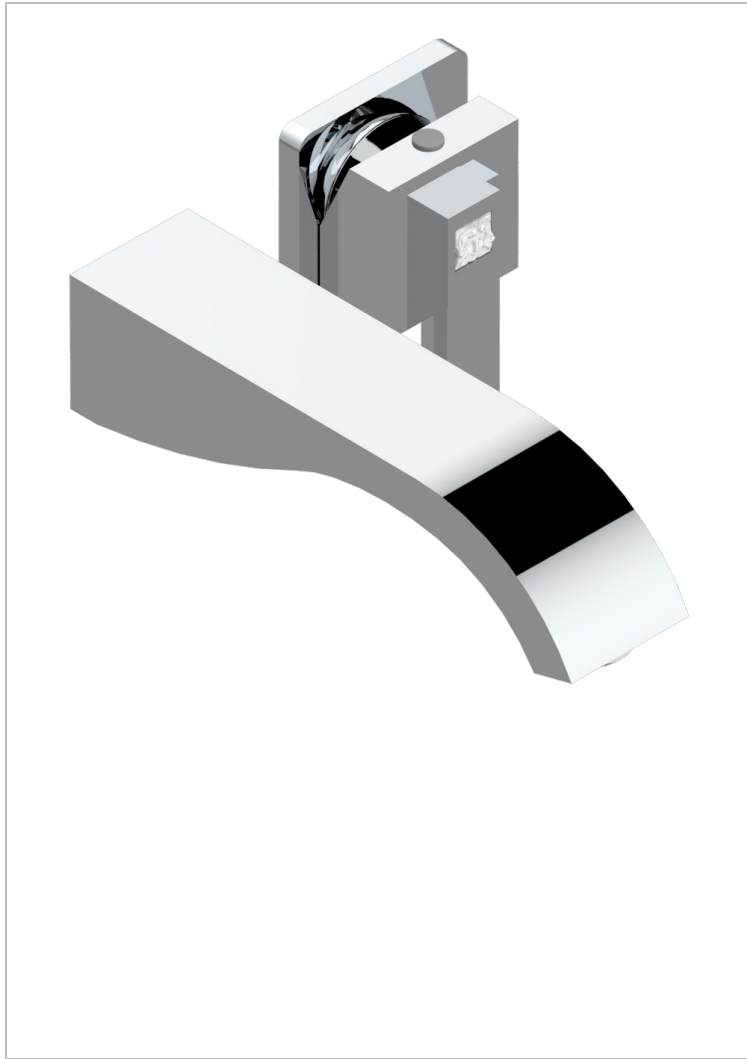

MASQUE DE FEMME LUNAIRE

A2R-6541B

THG[®]
PARIS

Trim only for Built-in basin mixer with spout (two x 1/2" inlets and one 1/2" outlet), without waste

CHARACTERISTIC

- Masque de Femme Lunaire
- Trim only for Built-in basin mixer with spout (two x 1/2" inlets and one 1/2" outlet), without waste

RELATED SKU'S

- Ref. G00-5840/MA Rough parts for concealed wall-mounted mixer with 1/2" outlet

AVAILABLE FINITIONS

Black ceram - D30
Matt chrome - C02
Matt gold - F07
Matt nickel (color finish) - C01
Polished chrome (color finish) - A02
Polished chrome / Polished gold (color finish) - G02

Polished gold (color finish) - F01
Polished nickel - B01
Soft gold - F30
Soft matt gold - F31