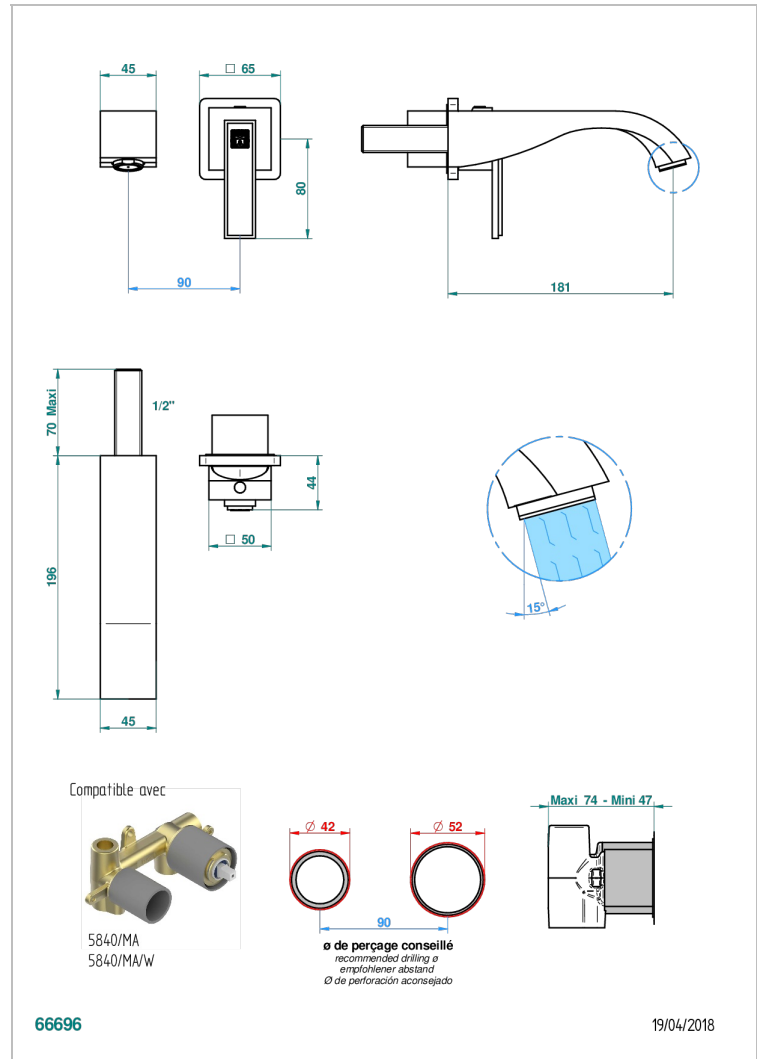

MASQUE DE FEMME LUNAIRE

A2R-6541B

THG[®]
PARIS

Trim only for Built-in basin mixer with spout (two x 1/2" inlets and one 1/2" outlet), without waste

特色

- Masque de Femme Lunaire
- Trim only for Built-in basin mixer with spout (two x 1/2" inlets and one 1/2" outlet), without waste

相关的SKU

- Ref. G00-5840/MA 卫浴套装，含：入墙式弯管出水管，1米25强化软管，触控式花洒和托勾，美国标准

可选饰面

Black ceram - D30
哑光浅金 - F31
哑光金 - F07
哑光铬 - C02
哑光镍 - C01
抛光金 (24K金) - F01

抛光铬 - A02
抛光铬/抛光金 - G02
抛光镍 - B01
浅金 - F30