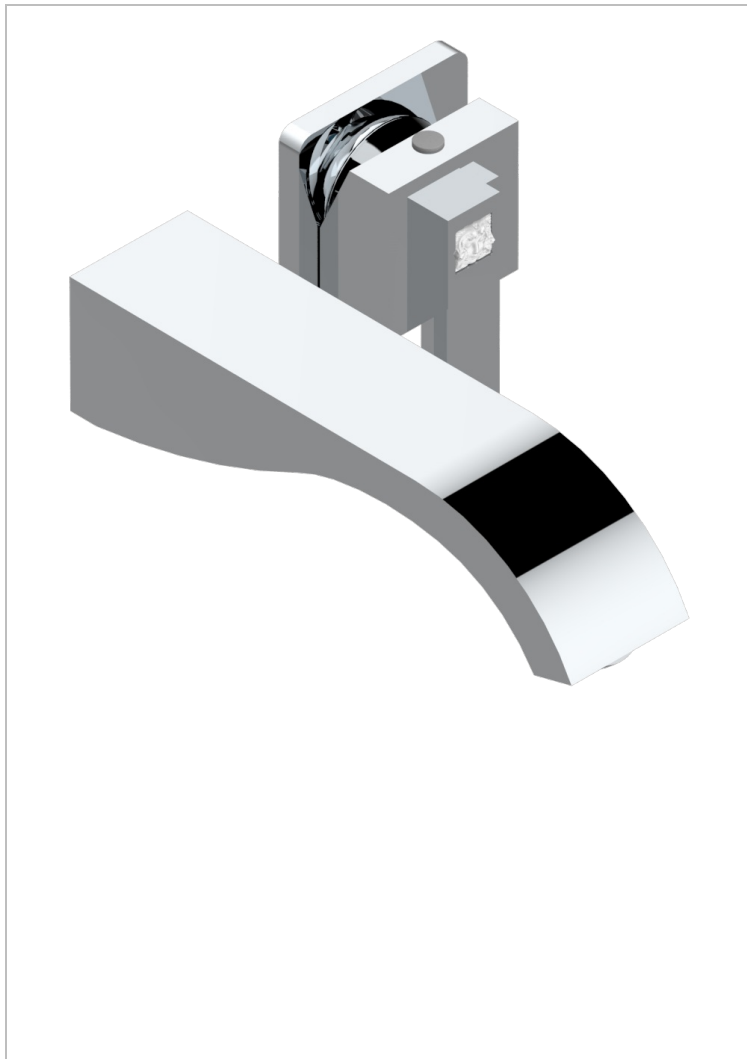

MASQUE DE FEMME LUNAIRE

A2R-6541B

THG[®]
PARIS

Trim only for Built-in basin mixer with spout (two x 1/2" inlets and one 1/2" outlet), without waste

特色

- Masque de Femme Lunaire
- Trim only for Built-in basin mixer with spout (two x 1/2" inlets and one 1/2" outlet), without waste

相关的SKU

- Ref. G00-5840/MA 卫浴套装，含：入墙式弯管出水管，1米25强化软管，触控式花洒和托勾，美国标准

可选饰面

Black ceram - D30
哑光浅金 - F31
哑光金 - F07
哑光铬 - C02
哑光镍 - C01
抛光金 (24K金) - F01

抛光铬 - A02
抛光铬/抛光金 - G02
抛光镍 - B01
浅金 - F30