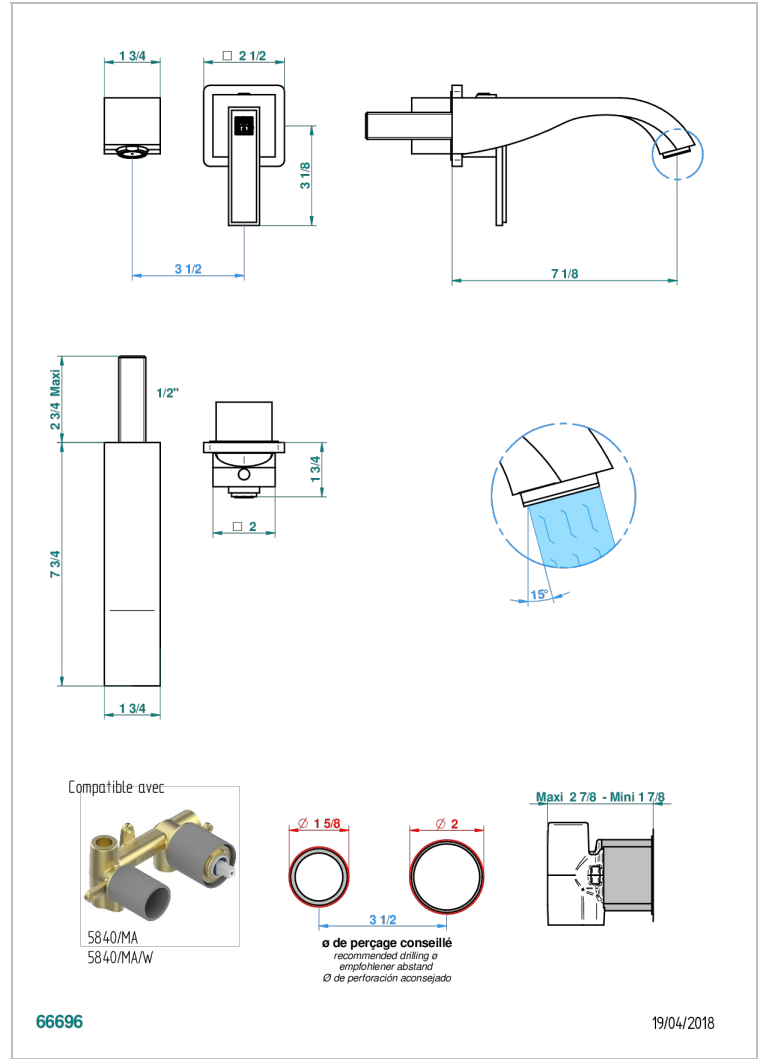

MASQUE DE FEMME LUNAIRE

A2R-6541B

THG[®]
PARIS

Trim only for Built-in basin mixer with spout (two x 1/2" inlets and one 1/2" outlet), without waste

CARACTERÍSTICAS

- Masque de Femme Lunaire
- Trim only for Built-in basin mixer with spout (two x 1/2" inlets and one 1/2" outlet), without waste

PRODUCTOS RELACIONADOS

- Ref. G00-5840/MA Parte empotrada para mezclador mural con salida hembra 1/2

ACABADOS DISPONIBLES

Cerámica negra mate - D30
Cromo - A02
Cromo / dorado - G02
Cromo mate - C02
Dorado - F01
Dorado mate - F07