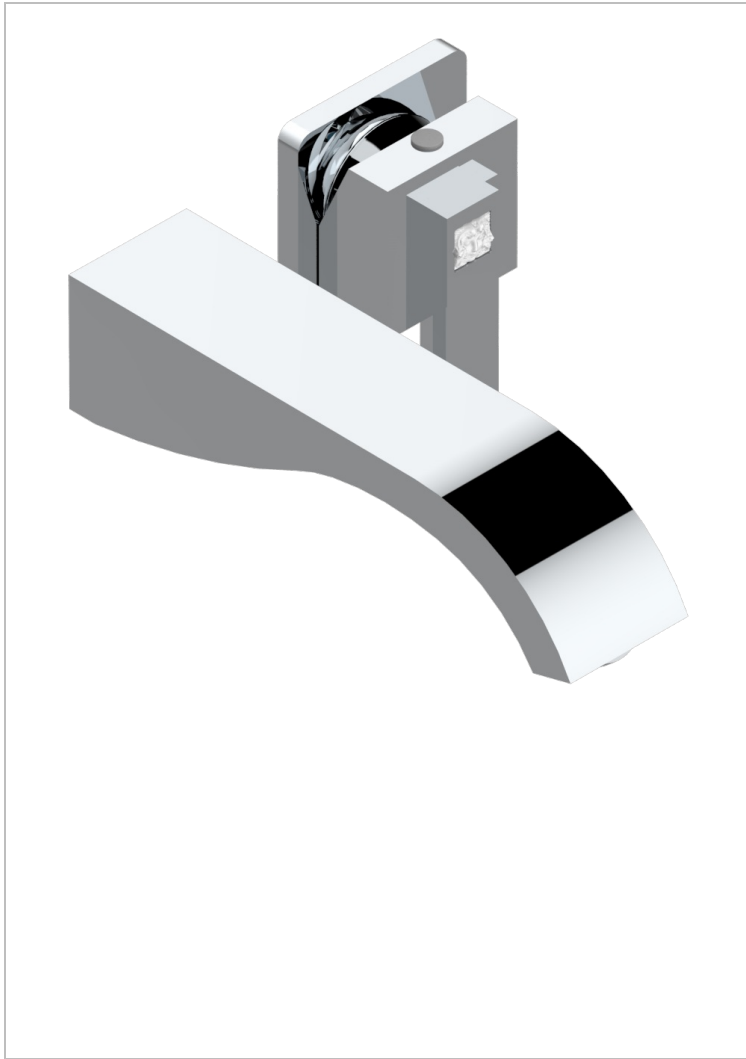

MASQUE DE FEMME LUNAIRE

A2R-6541B

THG[®]
PARIS

Trim only for Built-in basin mixer with spout (two x 1/2" inlets and one 1/2" outlet), without waste

CHARACTERISTIC

- Masque de Femme Lunaire
- Trim only for Built-in basin mixer with spout (two x 1/2" inlets and one 1/2" outlet), without waste

RELATED SKU'S

- Ref. G00-5840/MA Rough parts for concealed wall-mounted mixer with 1/2" outlet

AVAILABLE FINITIONS

Black ceram - D30
Matt chrome - C02
Matt gold - F07
Matt nickel (color finish) - C01
Polished chrome (color finish) - A02
Polished chrome / Polished gold (color finish) - G02

Polished gold (color finish) - F01
Polished nickel - B01
Soft gold - F30
Soft matt gold - F31