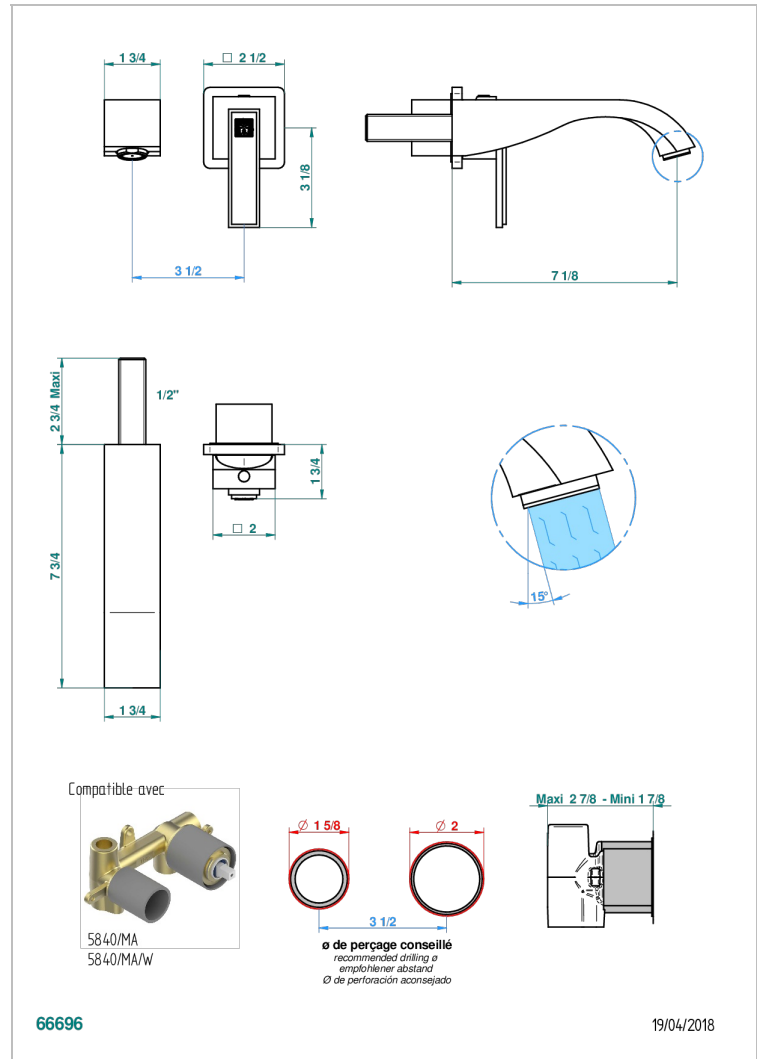

MASQUE DE FEMME LUNAIRE

A2R-6541B

THG[®]
PARIS

Trim only for Built-in basin mixer with spout (two x 1/2" inlets and one 1/2" outlet), without waste

CHARACTERISTIC

- Masque de Femme Lunaire
- Trim only for Built-in basin mixer with spout (two x 1/2" inlets and one 1/2" outlet), without waste

RELATED SKU'S

- Ref. G00-5840/MA Rough parts for concealed wall-mounted mixer with 1/2" outlet

AVAILABLE FINITIONS

Black ceram - D30
Matt chrome - C02
Matt gold - F07
Matt nickel (color finish) - C01
Polished chrome (color finish) - A02
Polished chrome / Polished gold (color finish) - G02