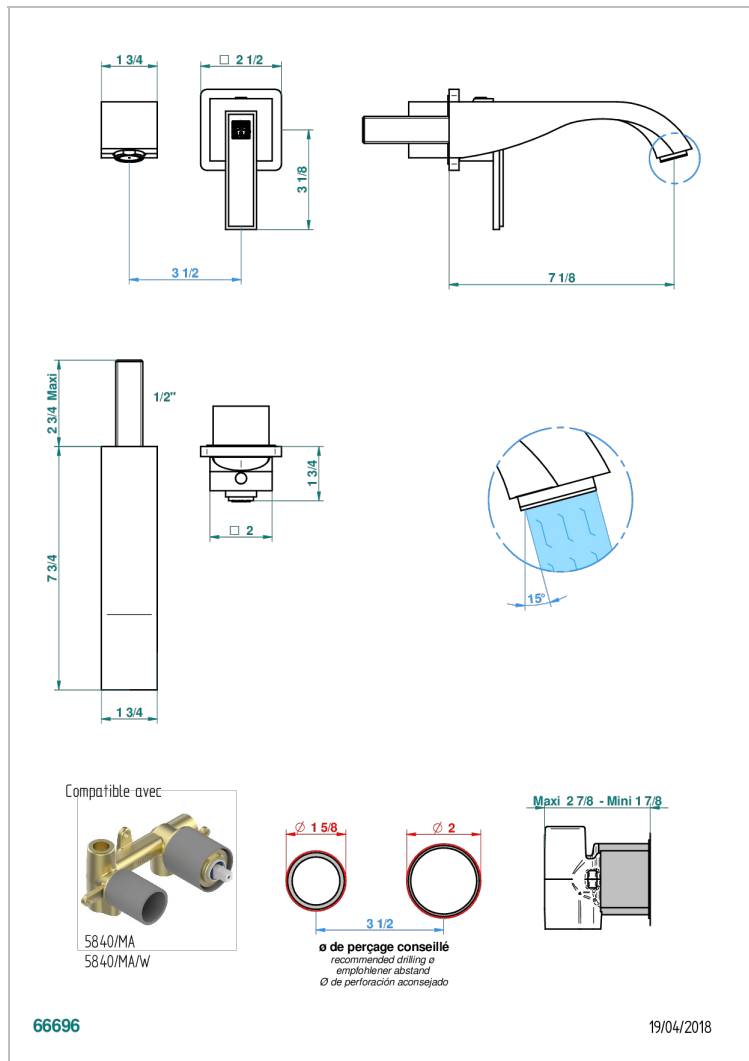

# MASQUE DE FEMME LUNAIRE

A2R-6541B

THG<sup>®</sup>  
PARIS

Trim only for Built-in basin mixer with spout (two x 1/2" inlets and one 1/2" outlet), without waste

## 特色

- Masque de Femme Lunaire
- Trim only for Built-in basin mixer with spout (two x 1/2" inlets and one 1/2" outlet), without waste

## 相关的SKU

- Ref. G00-5840/MA 卫浴套装，含：入墙式弯管出水管，1米25强化软管，触控式花洒和托勾，美国标准