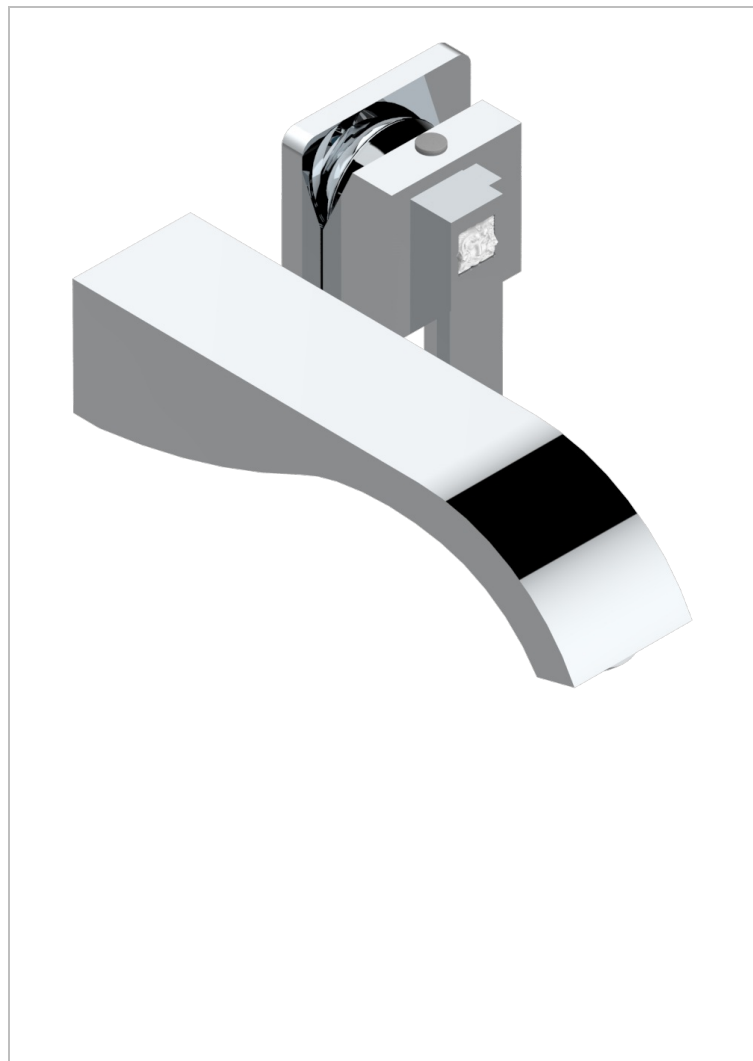

# MASQUE DE FEMME LUNAIRE

A2R-6541B

THG<sup>®</sup>  
PARIS

Trim only for Built-in basin mixer with spout (two x 1/2" inlets and one 1/2" outlet), without waste

## 特色

- Masque de Femme Lunaire
- Trim only for Built-in basin mixer with spout (two x 1/2" inlets and one 1/2" outlet), without waste

## 相关的SKU

- Ref. G00-5840/MA 卫浴套装，含：入墙式弯管出水管，1米25强化软管，触控式花洒和托勾，美国标准

## 可选饰面

Black ceram - D30  
 哑光浅金 - F31  
 哑光金 - F07  
 哑光铬 - C02  
 哑光镍 - C01  
 抛光金 (24K金) - F01

抛光铬 - A02  
 抛光铬/抛光金 - G02  
 抛光镍 - B01  
 浅金 - F30

19/04/2018