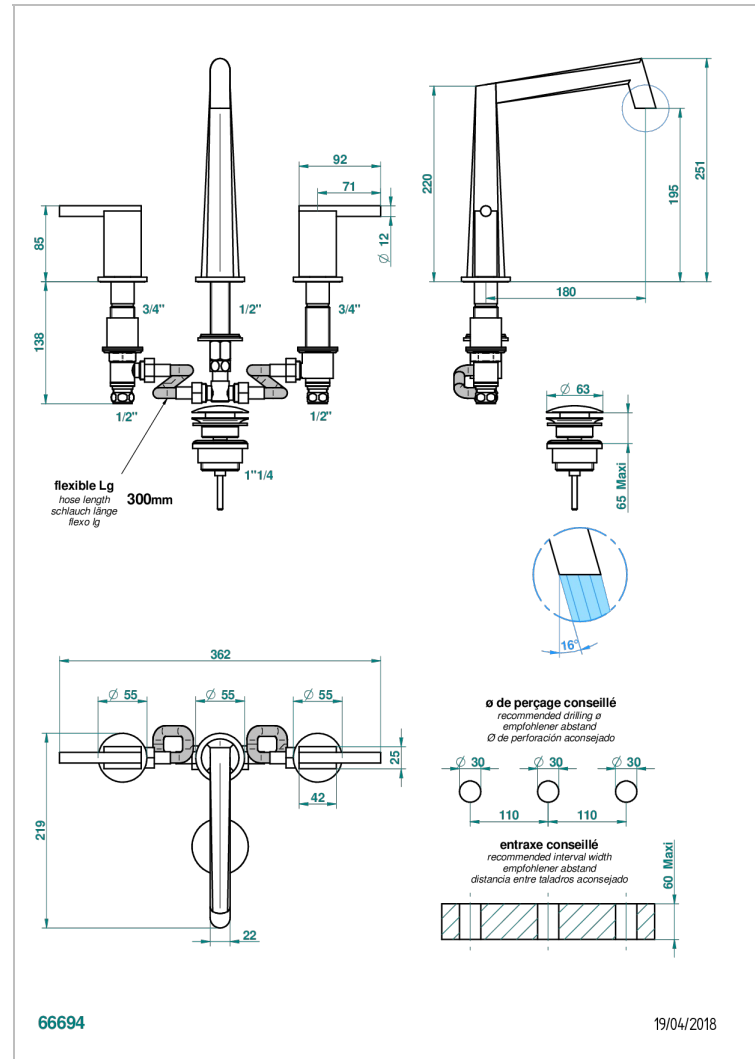

MONTAIGNE LEONARDO GREY MARBLE WITH LEVER HANDLES

G3U-151

Rim mounted 3-hole basin mixer with waste

CHARACTERISTIC

- ACS : 18ACCLY393
- NF : NF EN 200 - IA - Chrome
- SVGW-SSIGE : 1901-6813

STANDARDS

AVAILABLE FINITIONS