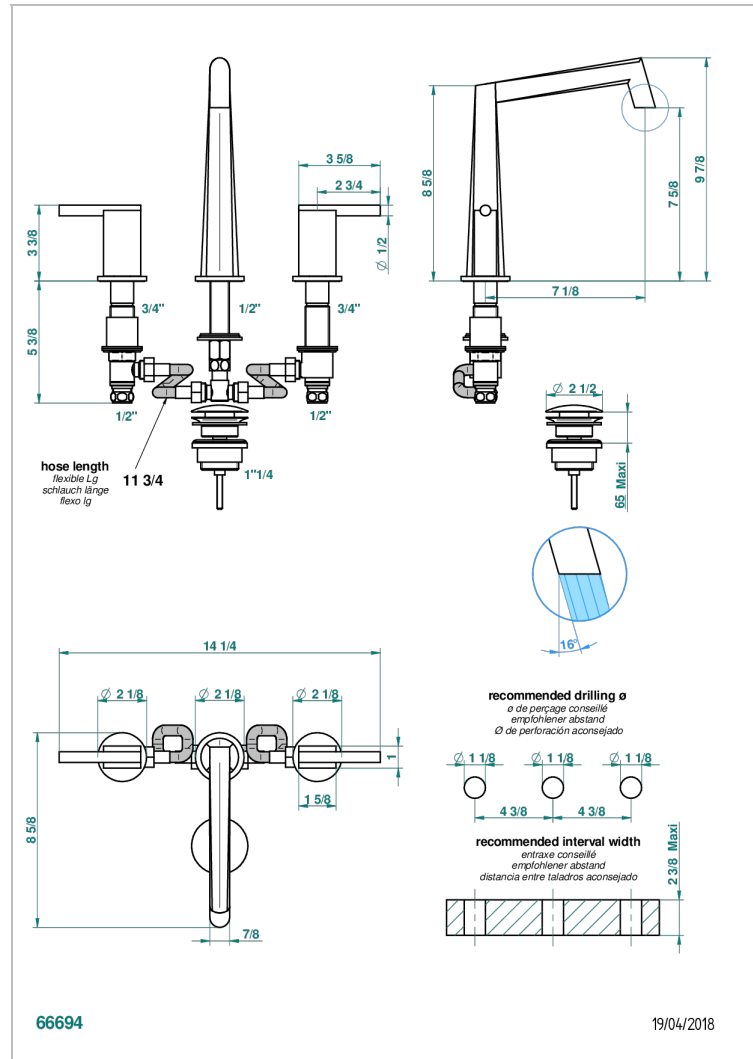

# MONTAIGNE LEONARDO GREY MARBLE WITH LEVER HANDLES

G3U-151

Rim mounted 3-hole basin mixer with waste

## CHARACTERISTIC

- ACS : 18ACCLY393
- NF : NF EN 200 - IA - Chrome
- SVGW-SSIGE : 1901-6813