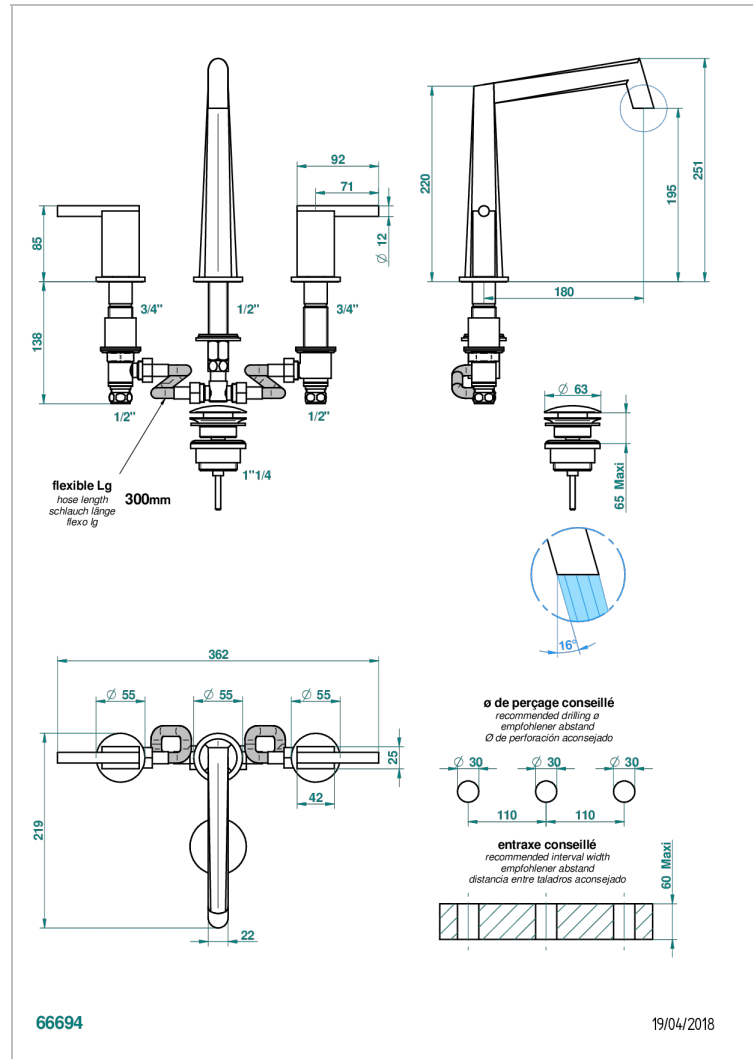

MONTAIGNE LEONARDO GREY MARBLE WITH LEVER HANDLES

G3U-151

Rim mounted 3-hole basin mixer with waste

CHARACTERISTIC

- ACS : 18ACCLY393
- NF : NF EN 200 - IA - Chrome
- SVGW-SSIGE : 1901-6813

STANDARDS

AVAILABLE FINITIONS