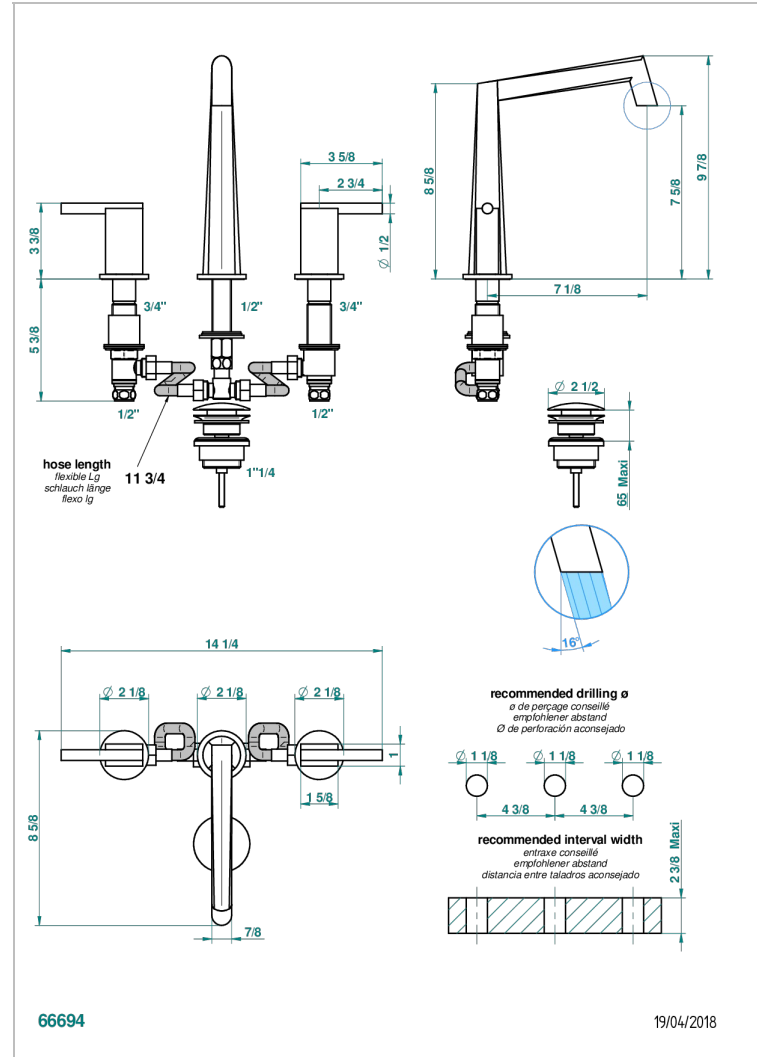

MONTAIGNE LEONARDO GREY MARBLE WITH LEVER HANDLES

G3U-151

Rim mounted 3-hole basin mixer with waste

CHARACTERISTIC

- ACS : 18ACCLY393
- NF : NF EN 200 - IA - Chrome
- SVGW-SSIGE : 1901-6813

STANDARDS

AVAILABLE FINITIONS