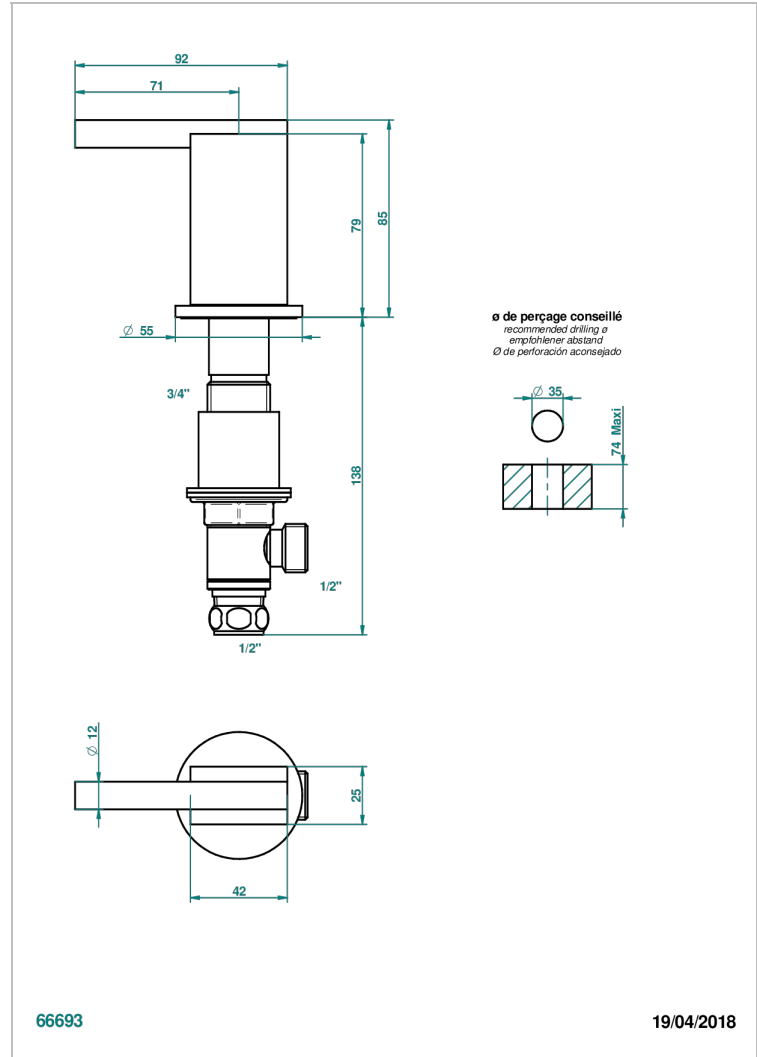

# MONTAIGNE VENUS WHITE MARBLE WITH LEVER HANDLES

G3W-35/H

Rim mounted 1/2" valve, hot

## CHARACTERISTIC

- Montaigne Venus white marble with lever handles
- Rim mounted 1/2" valve, hot