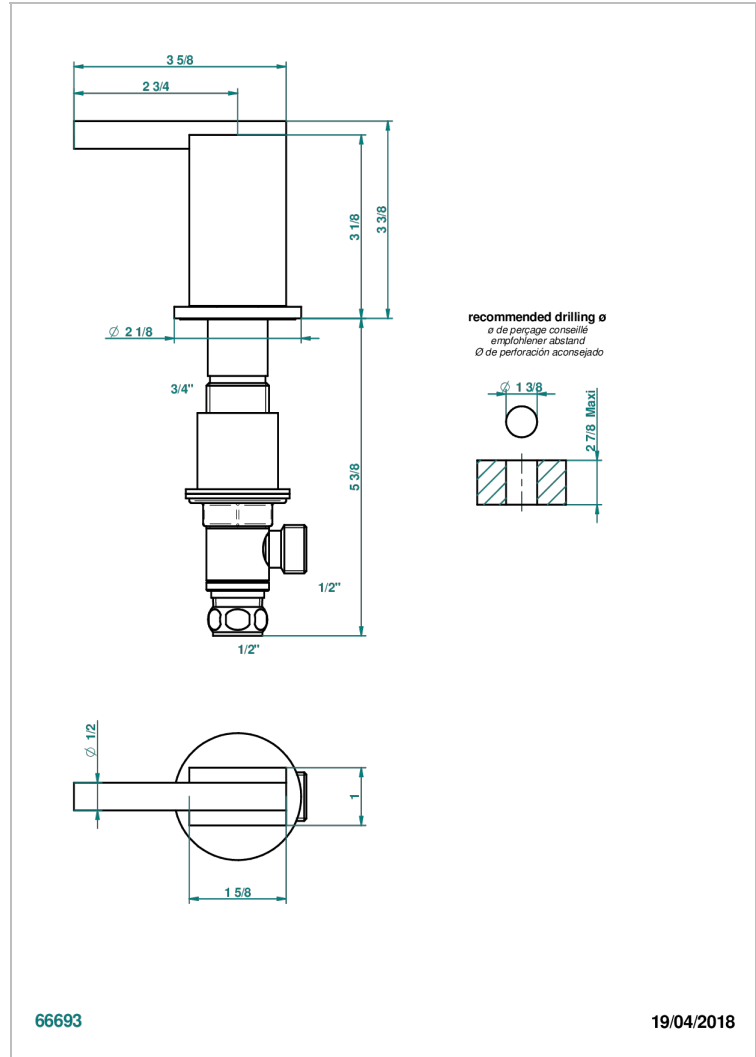

# MONTAIGNE VENUS WHITE MARBLE WITH LEVER HANDLES

G3W-35/H

Rim mounted 1/2" valve, hot

## CHARACTERISTIC

- Montaigne Venus white marble with lever handles
- Rim mounted 1/2" valve, hot