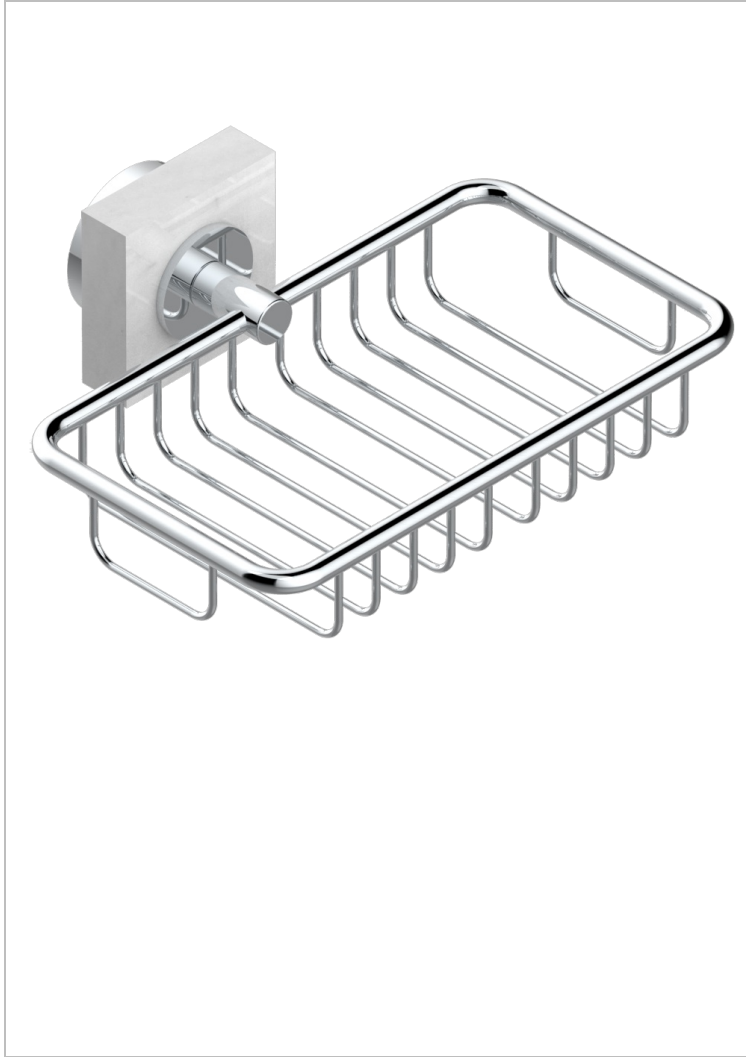

# MONTAIGNE VENUS WHITE MARBLE WITH LEVER HANDLES

G3W-620

Soap basket, wall mounted 6"1/4 x 3"5/8

## CHARACTERISTIC

- Montaigne Vénus white marble with lever handles
- Soap basket, wall mounted 6"1/4 x 3"5/8