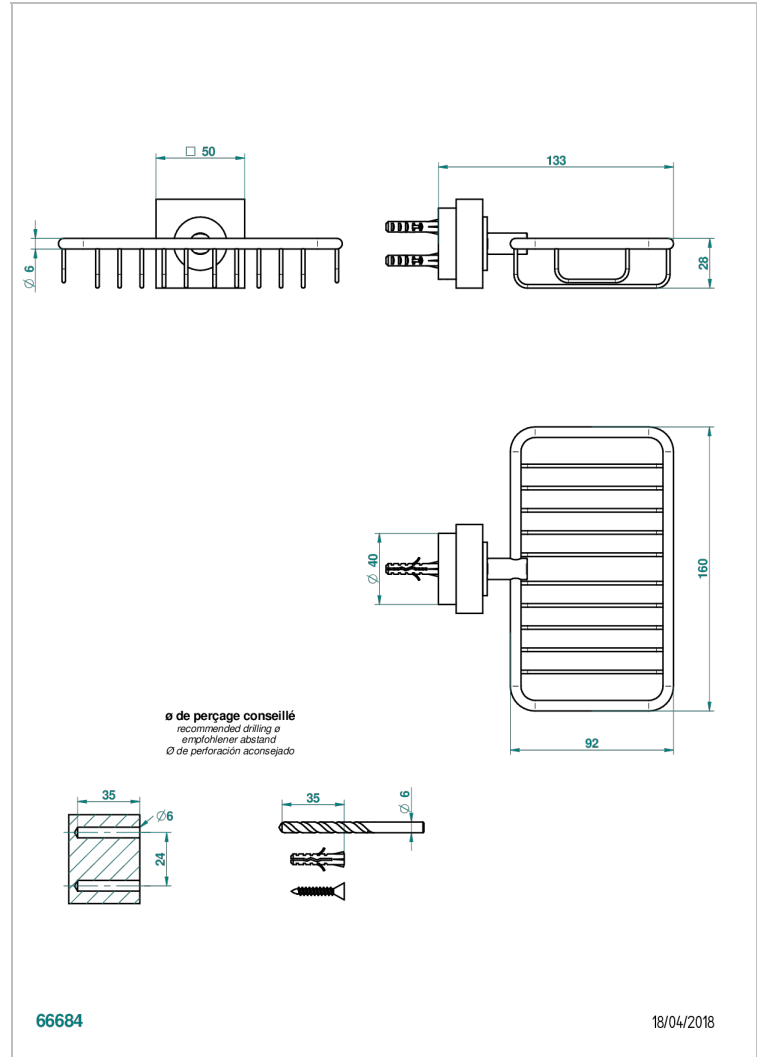

# MONTAIGNE VENUS WHITE MARBLE WITH LEVER HANDLES

G3W-620

Soap basket, wall mounted 6"1/4 x 3"5/8

## CHARACTERISTIC

- Montaigne Vénus white marble with lever handles
- Soap basket, wall mounted 6"1/4 x 3"5/8