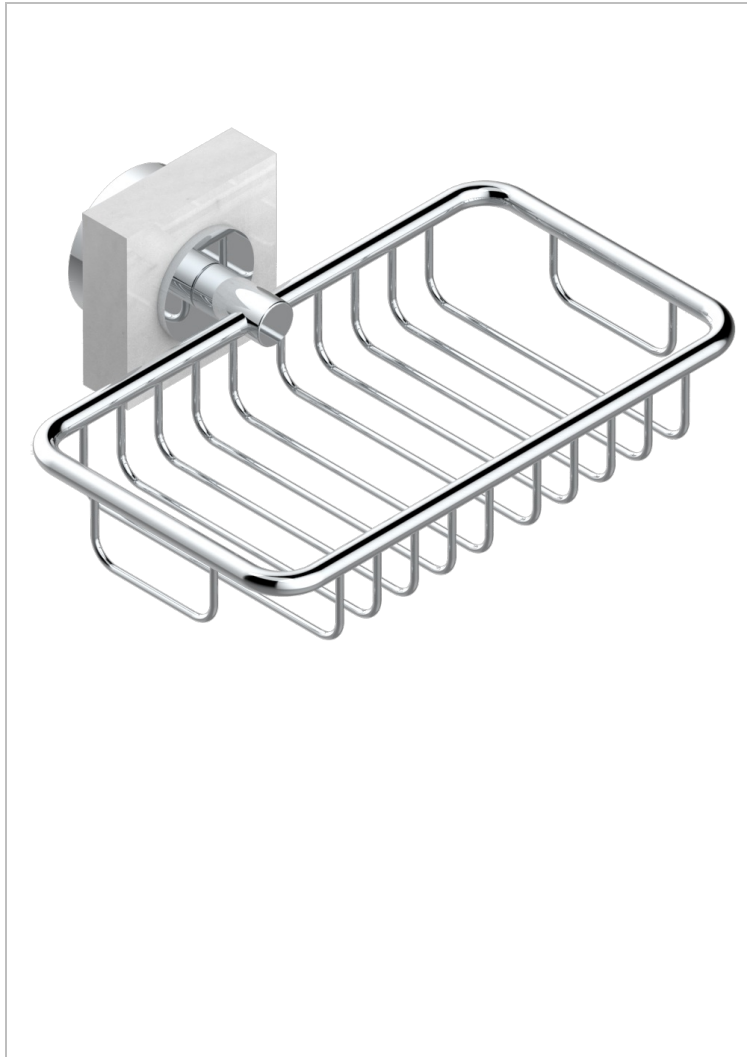

MONTAIGNE VENUS WHITE MARBLE WITH LEVER HANDLES

G3W-620

Soap basket, wall mounted 6"1/4 x 3"5/8

CHARACTERISTIC

- Montaigne Vénus white marble with lever handles
- Soap basket, wall mounted 6"1/4 x 3"5/8

AVAILABLE FINITIONS

Black ceram - D30
 Blush PVD - H62
 Brass color PVD - H49
 Brown bronze color PVD - F33
 Chrome polished - A02
 Chrome polished / gold polished - G02

Copper antique matt, coated - H07
 Gold color PVD - H52
 Gold mat - F07
 Gold polished - F01
 Graphite PVD - H64
 Light coated bronze - D01