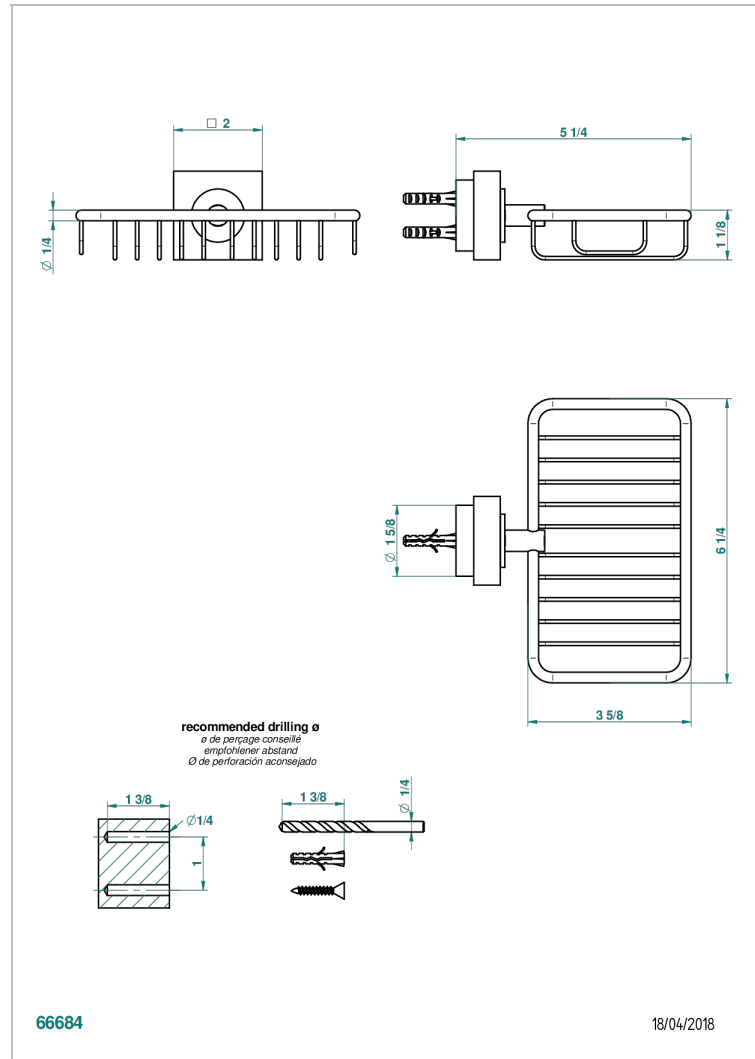

MONTAIGNE VENUS WHITE MARBLE WITH LEVER HANDLES

G3W-620

Soap basket, wall mounted 6"1/4 x 3"5/8

CHARACTERISTIC

- Montaigne Vénus white marble with lever handles
- Soap basket, wall mounted 6"1/4 x 3"5/8

AVAILABLE FINITIONS