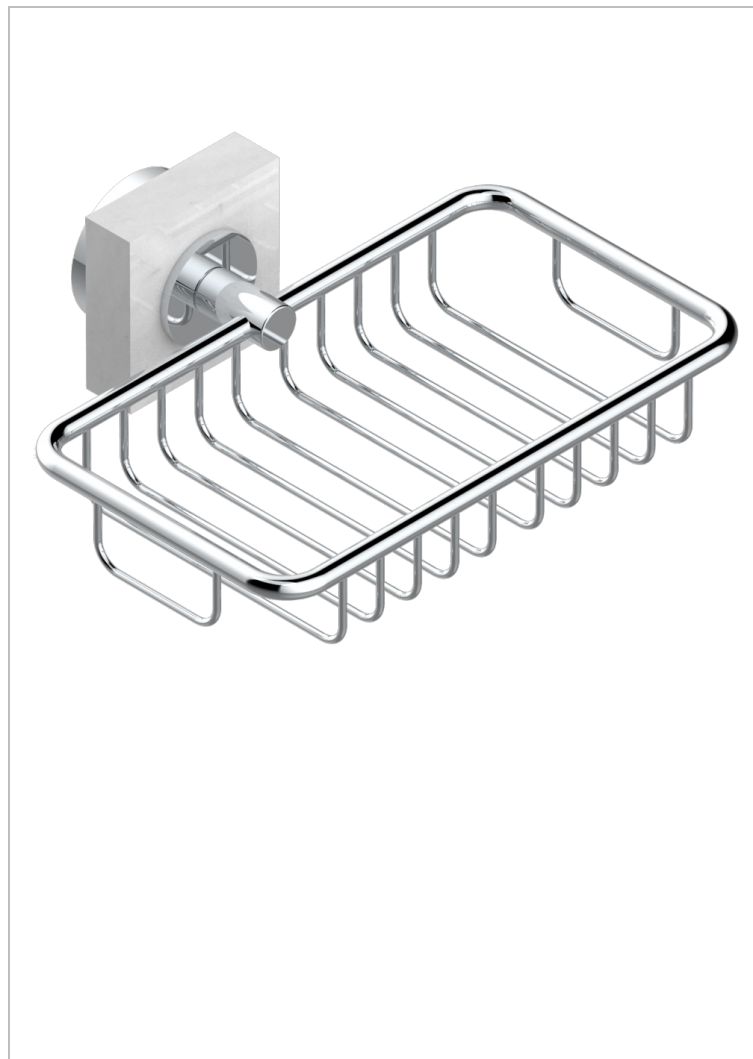

MONTAIGNE VENUS WHITE MARBLE WITH LEVER HANDLES

G3W-620

Net soap dish with flange, 160 x 95 mm

CHARACTERISTIC

- Montaigne Venus white marble with lever handles
- Net soap dish with flange, 160 x 95 mm

AVAILABLE FINITIONS

Antique nickel - H28
Black ceram - D30
Blush PVD - H62
Brass color PVD - H49
Brown bronze color PVD - F33
Gold color PVD - H52

Graphite PVD - H64
Lacquered light bronze - D01
Matt Umber PVD - H67
Matt blush PVD - H60
Matt brass color PVD - H50
Matt brown bronze color PVD - F34