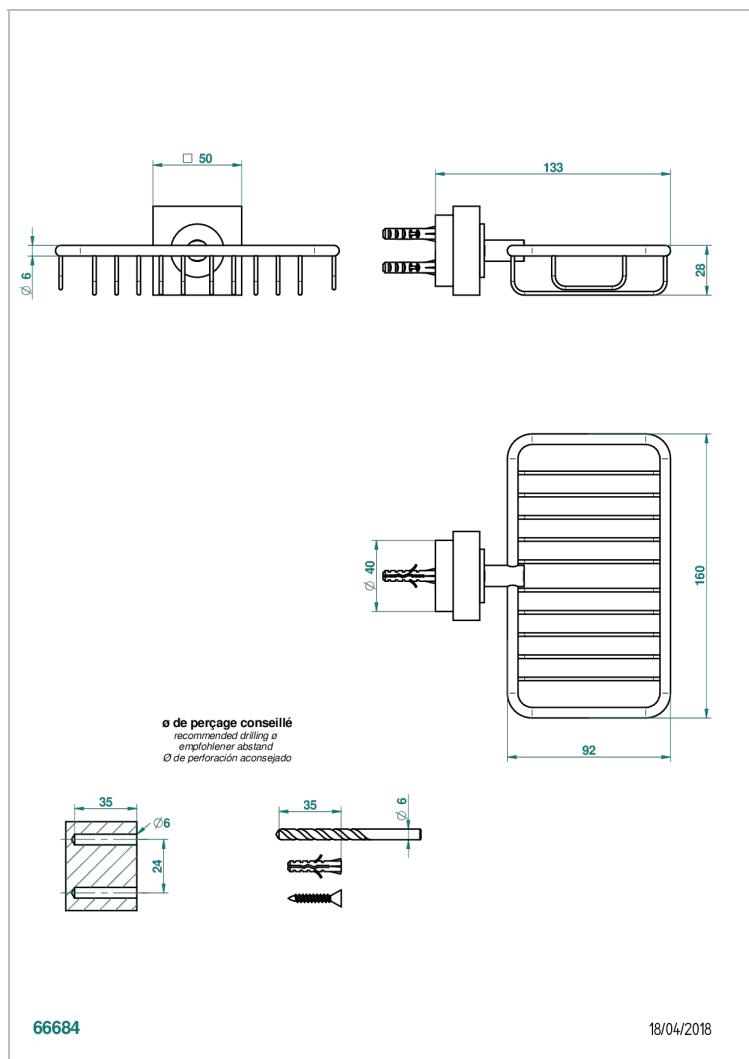

MONTAIGNE VENUS WHITE MARBLE WITH LEVER HANDLES

G3W-620

Net soap dish with flange, 160 x 95 mm

CHARACTERISTIC

- Montaigne Venus white marble with lever handles
- Net soap dish with flange, 160 x 95 mm

AVAILABLE FINITIONS