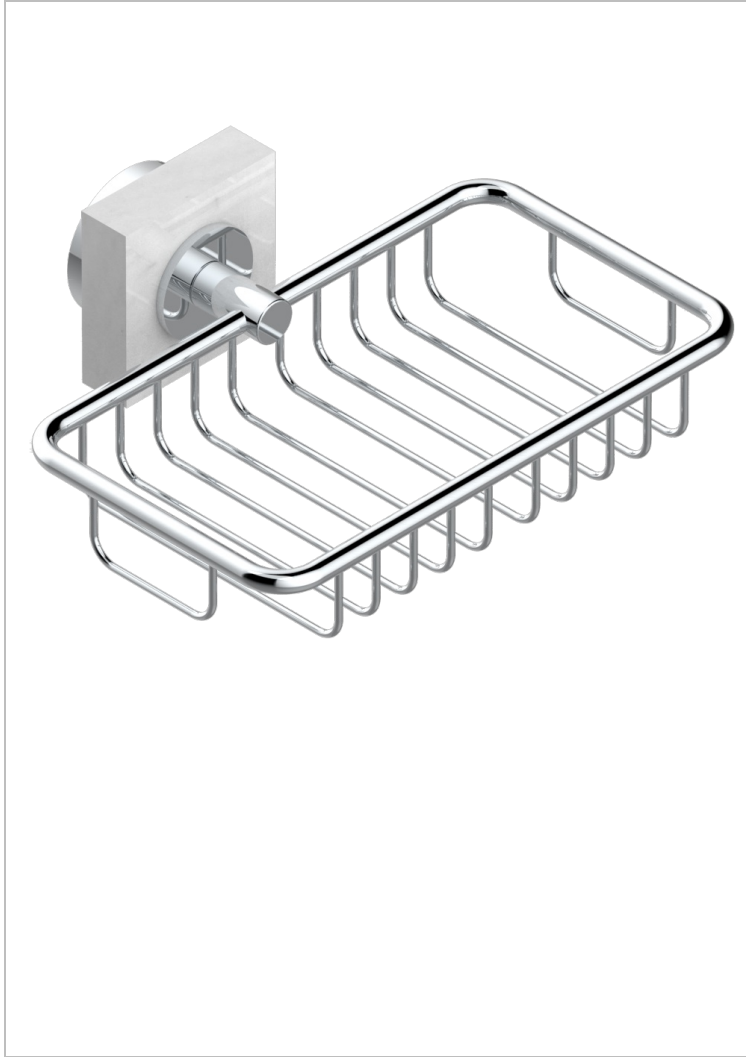

MONTAIGNE VENUS WHITE MARBLE WITH LEVER HANDLES

G3W-620

Net soap dish with flange, 160 x 95 mm

CHARACTERISTIC

- Montaigne Venus white marble with lever handles
- Net soap dish with flange, 160 x 95 mm

AVAILABLE FINITIONS

Antique nickel - H28
 Black ceram - D30
 Blush PVD - H62
 Brass color PVD - H49
 Brown bronze color PVD - F33
 Gold color PVD - H52

Graphite PVD - H64
 Lacquered light bronze - D01
 Matt Umber PVD - H67
 Matt blush PVD - H60
 Matt brass color PVD - H50
 Matt brown bronze color PVD - F34