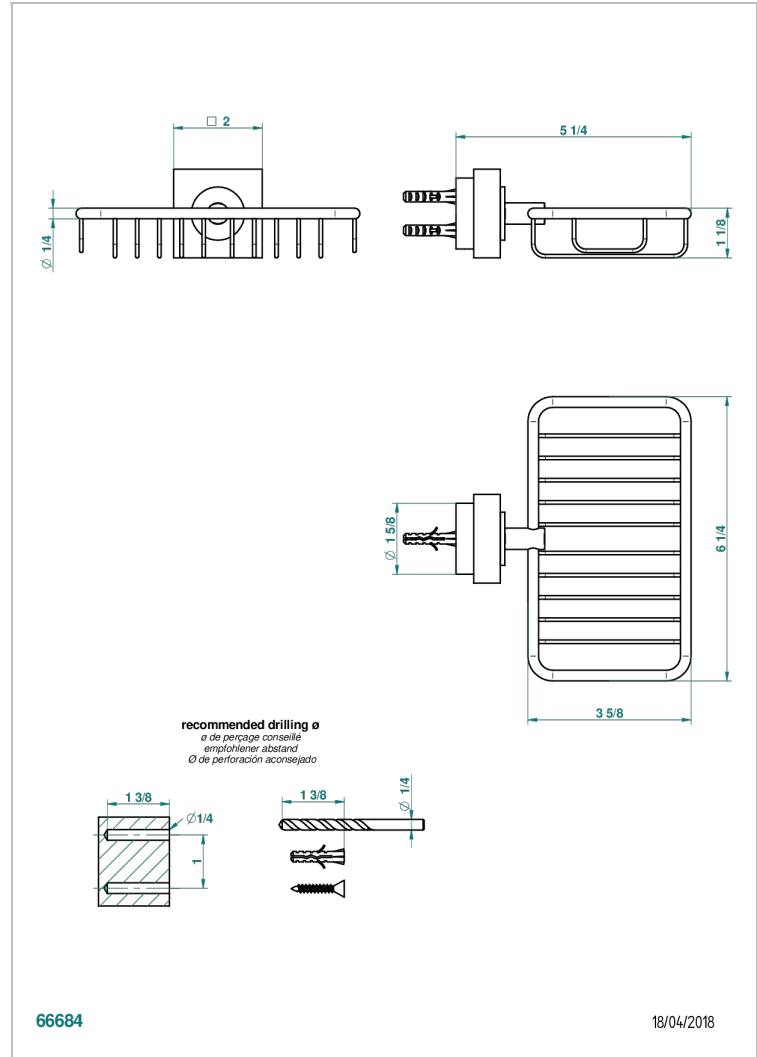

MONTAIGNE VENUS WHITE MARBLE WITH LEVER HANDLES

G3W-620

Net soap dish with flange, 160 x 95 mm

CHARACTERISTIC

- Montaigne Venus white marble with lever handles
- Net soap dish with flange, 160 x 95 mm

AVAILABLE FINITIONS