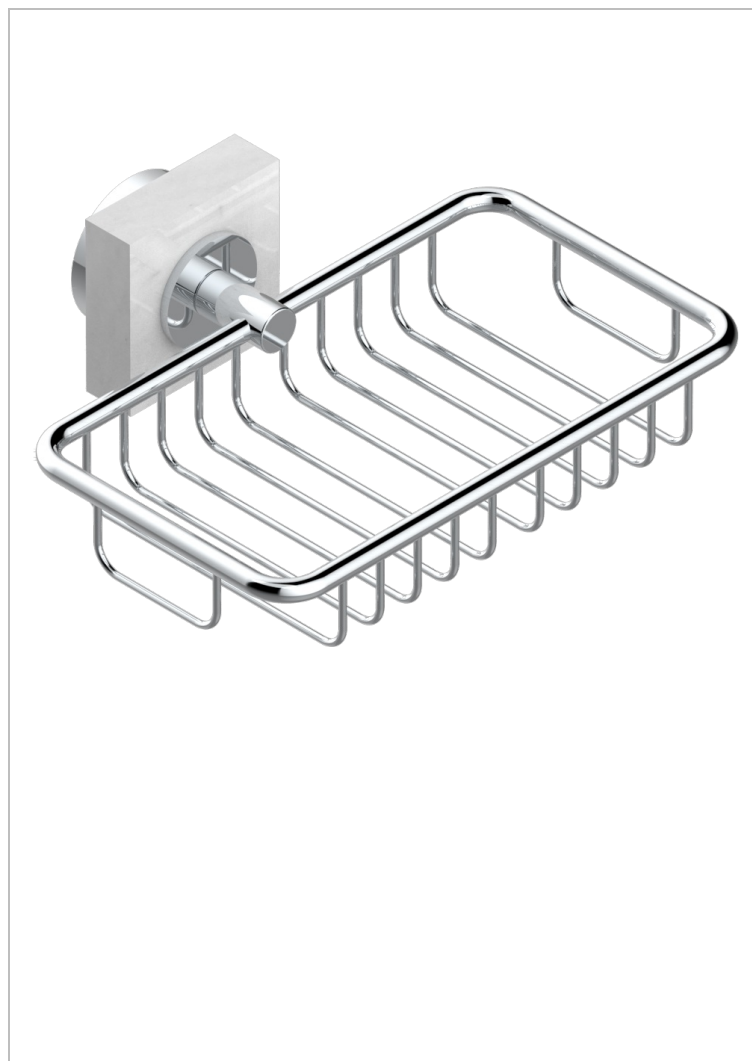

MONTAIGNE VENUS WHITE MARBLE

G3V-620

Soap basket, wall mounted 6"1/4 x 3"5/8

CHARACTERISTIC

- Montaigne Vénus white marble
- Soap basket, wall mounted 6"1/4 x 3"5/8

AVAILABLE FINITIONS

Black ceram - D30

Blush PVD - H62

Brass color PVD - H49

Brown bronze color PVD - F33

Chrome polished - A02

Chrome polished / gold polished - G02

Copper antique matt, coated - H07

Gold color PVD - H52

Gold mat - F07

Gold polished - F01