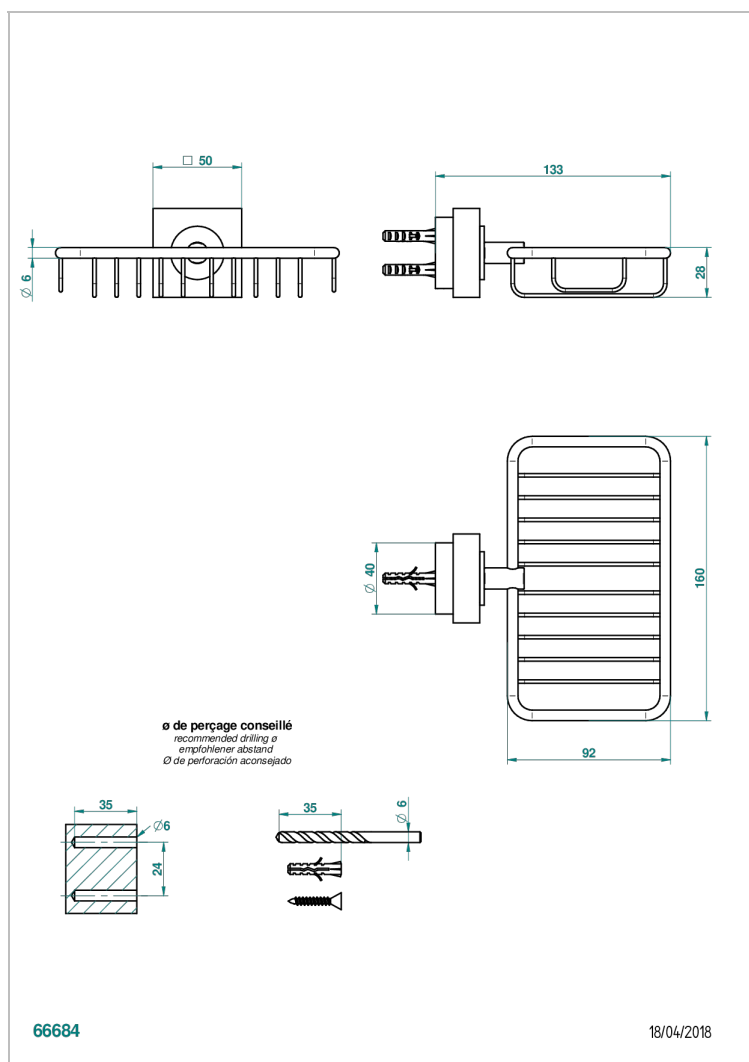

MONTAIGNE VENUS WHITE MARBLE

G3V-620

Soap basket, wall mounted 6"1/4 x 3"5/8

CHARACTERISTIC

- Montaigne Vénus white marble
- Soap basket, wall mounted 6"1/4 x 3"5/8

AVAILABLE FINITIONS

Black ceram - D30

Blush PVD - H62