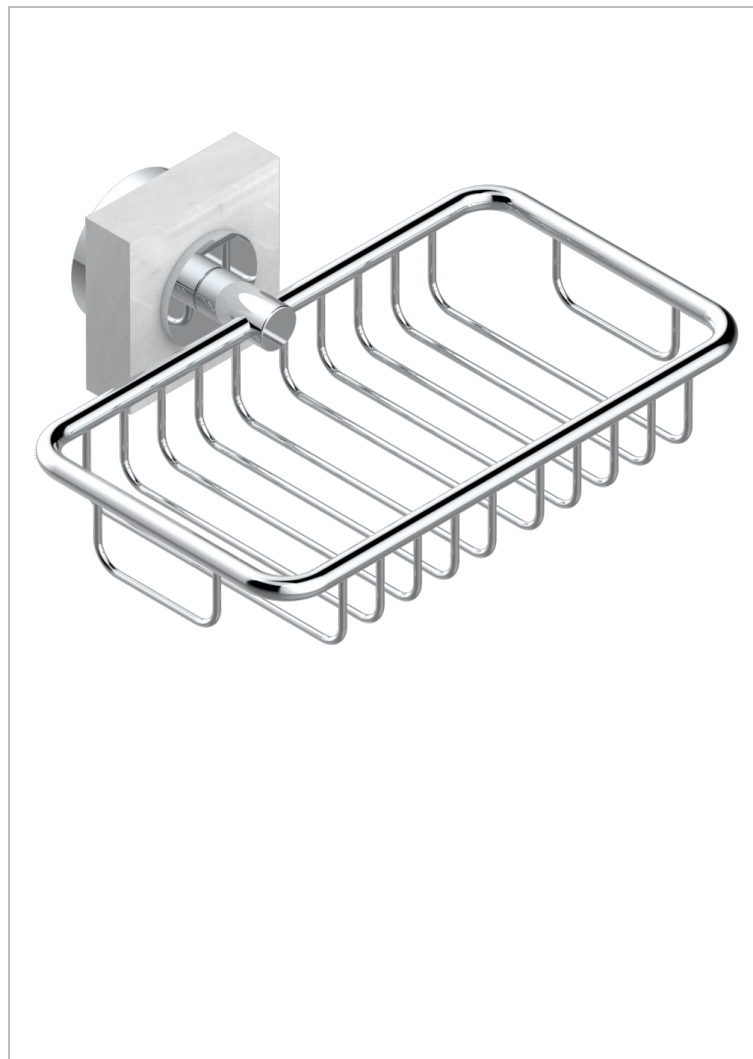

MONTAIGNE VENUS WHITE MARBLE

G3V-620

Soap basket, wall mounted 6"1/4 x 3"5/8

CHARACTERISTIC

- Montaigne Vénus white marble
- Soap basket, wall mounted 6"1/4 x 3"5/8

AVAILABLE FINITIONS

Black ceram - D30

Blush PVD - H62

Brass color PVD - H49

Brown bronze color PVD - F33

Chrome polished - A02

Chrome polished / gold polished - G02

Copper antique matt, coated - H07

Gold color PVD - H52

Gold mat - F07

Gold polished - F01