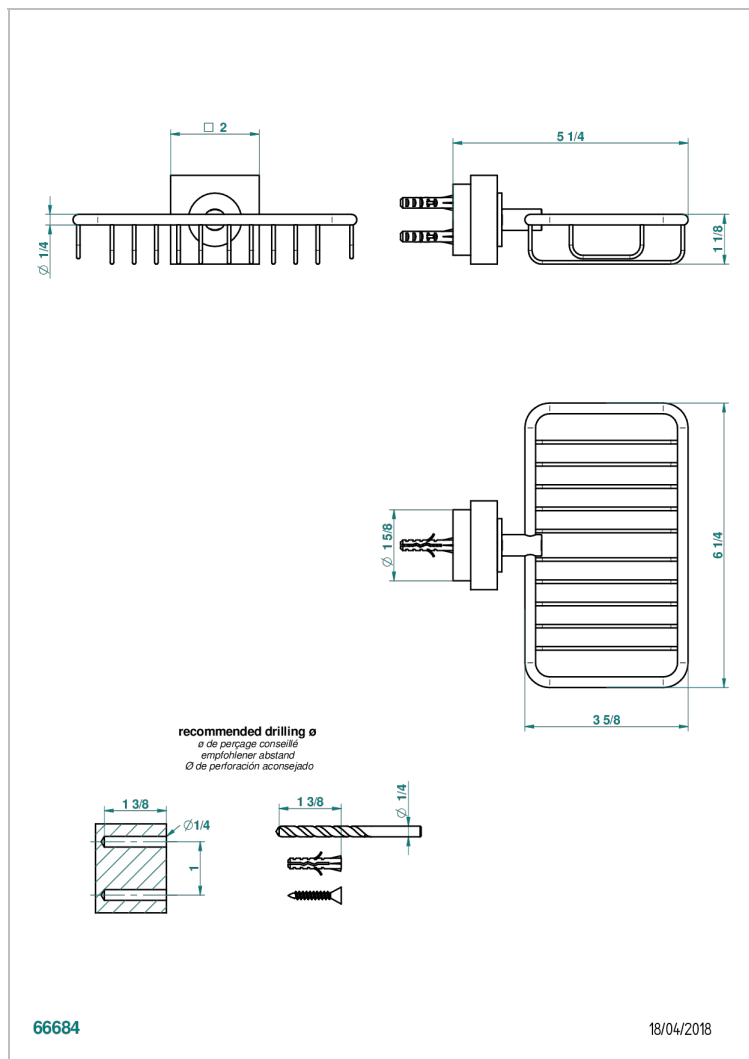

MONTAIGNE VENUS WHITE MARBLE

G3V-620

Soap basket, wall mounted 6"1/4 x 3"5/8

CHARACTERISTIC

- Montaigne Vénus white marble
- Soap basket, wall mounted 6"1/4 x 3"5/8

AVAILABLE FINITIONS

Black ceram - D30

Blush PVD - H62