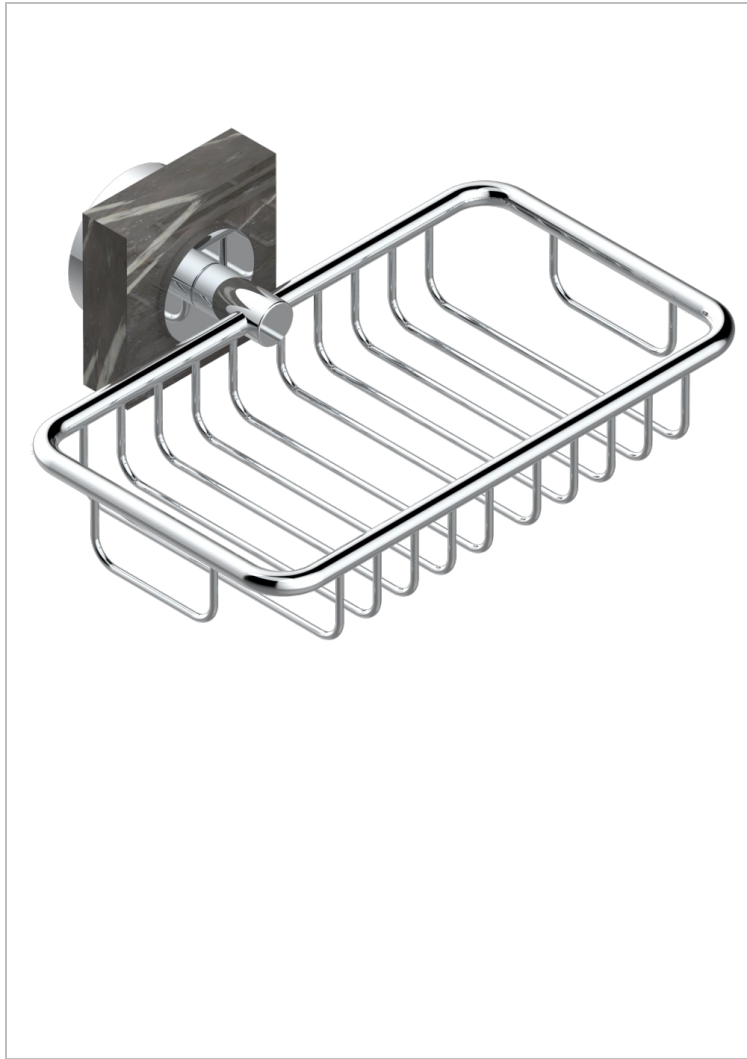

MONTAIGNE LEONARDO GREY MARBLE WITH LEVER HANDLES

G3U-620

Soap basket, wall mounted 6"1/4 x 3"5/8

CHARACTERISTIC

- Montaigne Leonardo Grey marble with lever handles
- Soap basket, wall mounted 6"1/4 x 3"5/8

AVAILABLE FINITIONS

Black ceram - D30
Blush PVD - H62
Brass color PVD - H49
Brown bronze color PVD - F33
Chrome polished - A02
Chrome polished / gold polished - G02

Copper antique matt, coated - H07
Gold color PVD - H52
Gold mat - F07
Gold polished - F01
Graphite PVD - H64
Light coated bronze - D01