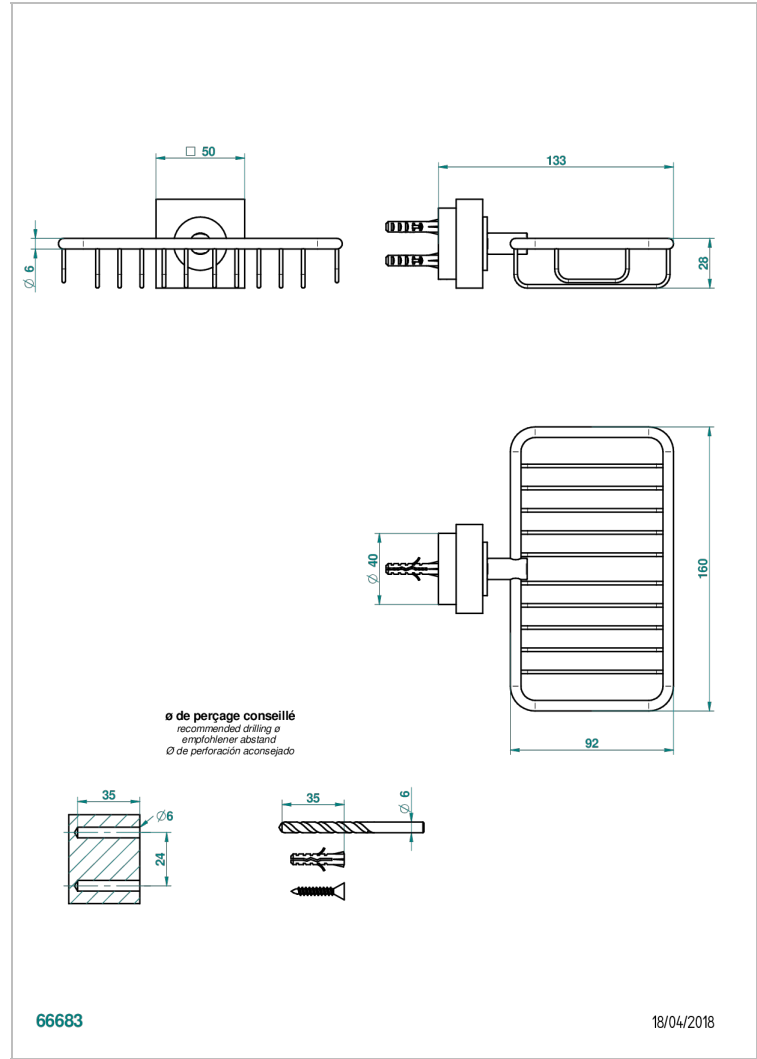

MONTAIGNE LEONARDO GREY MARBLE WITH LEVER HANDLES

G3U-620

Soap basket, wall mounted 6"1/4 x 3"5/8

CHARACTERISTIC

- Montaigne Leonardo Grey marble with lever handles
- Soap basket, wall mounted 6"1/4 x 3"5/8