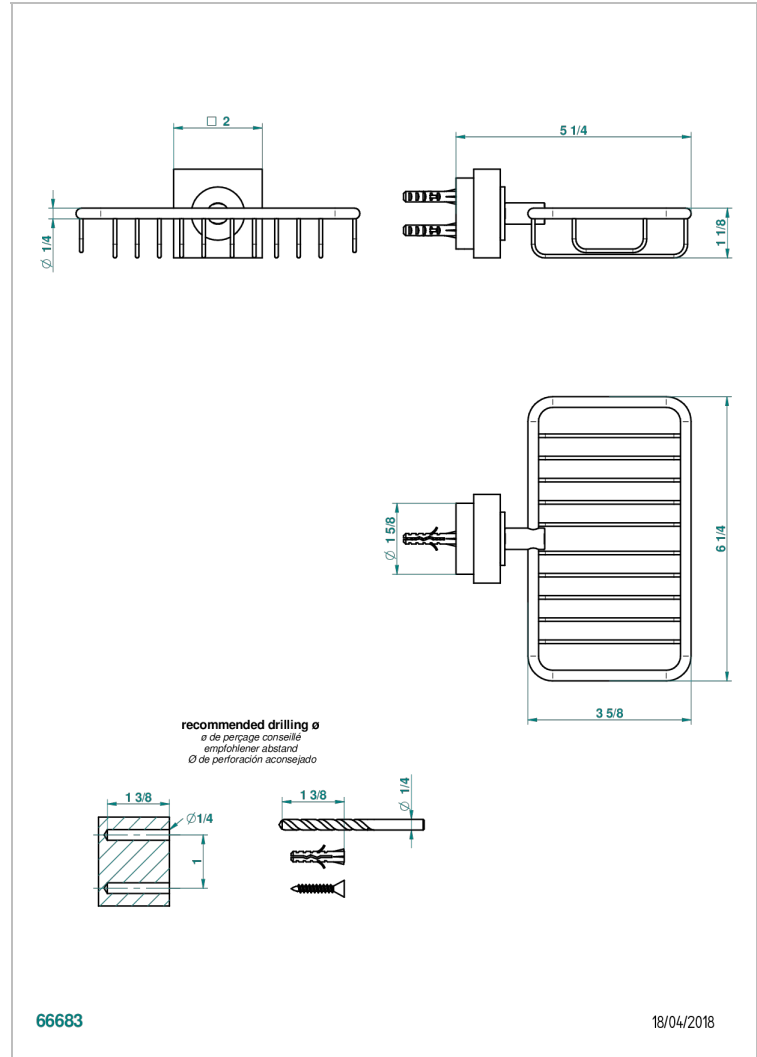

# MONTAIGNE LEONARDO GREY MARBLE WITH LEVER HANDLES

G3U-620

Soap basket, wall mounted 6"1/4 x 3"5/8

## CHARACTERISTIC

- Montaigne Leonardo Grey marble with lever handles
- Soap basket, wall mounted 6"1/4 x 3"5/8