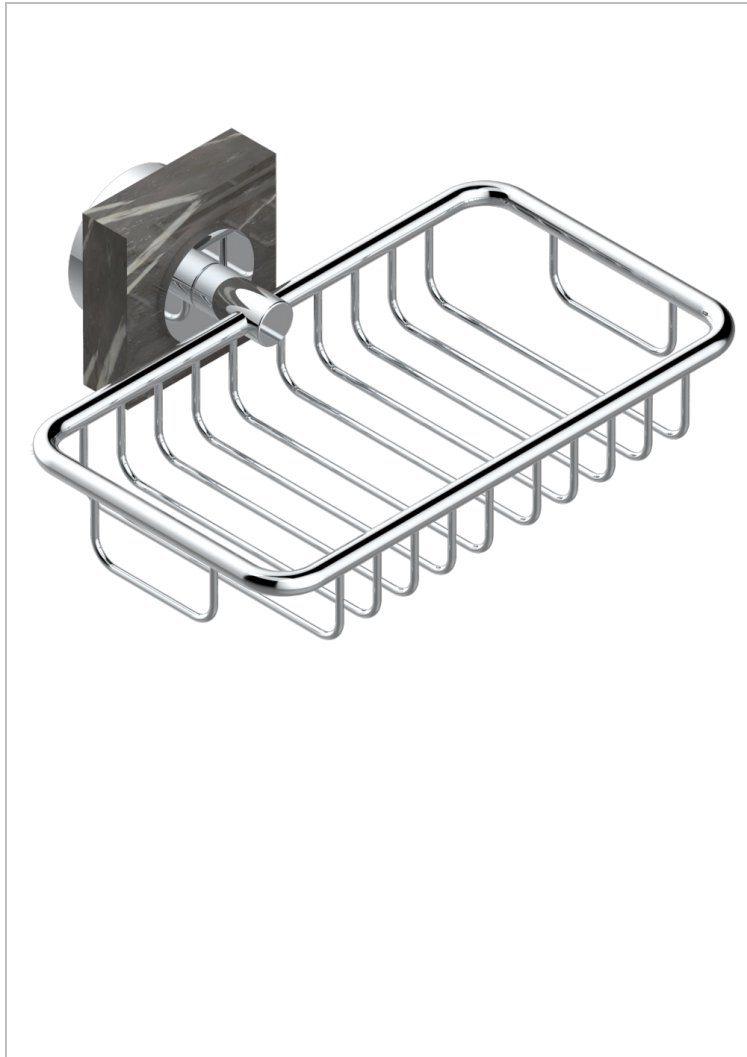

# MONTAIGNE LEONARDO GREY MARBLE WITH LEVER HANDLES

G3U-620

Soap basket, wall mounted 6"1/4 x 3"5/8

## CHARACTERISTIC

- Montaigne Leonardo Grey marble with lever handles
- Soap basket, wall mounted 6"1/4 x 3"5/8