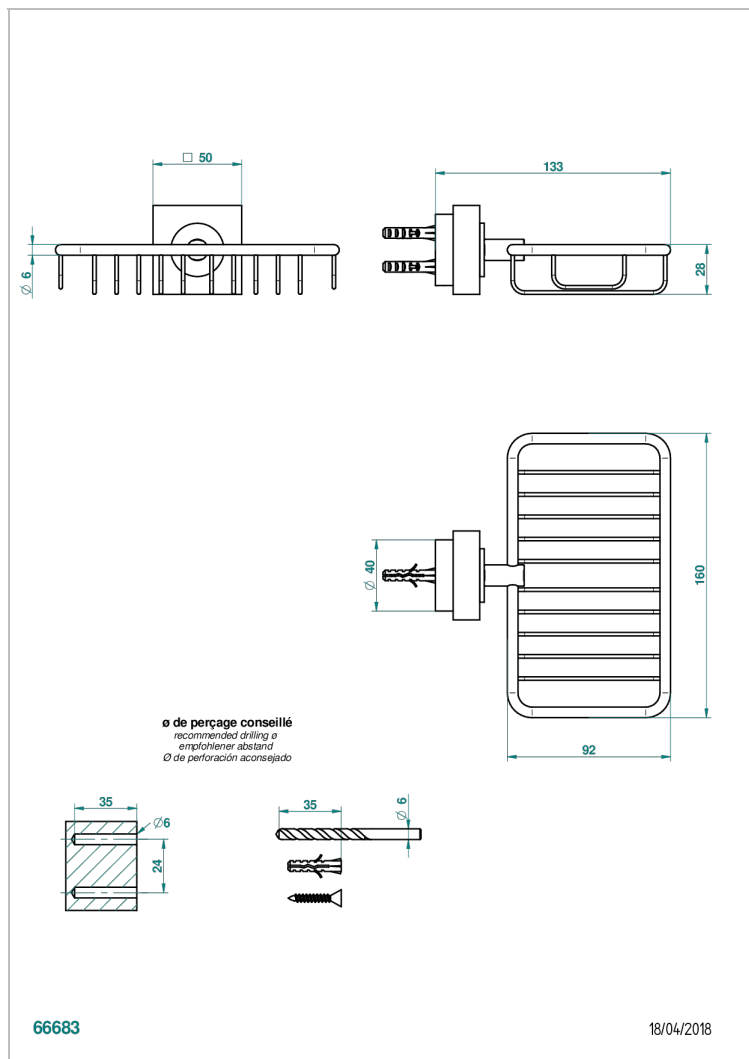

# MONTAIGNE LEONARDO GREY MARBLE

G3T-620

Soap basket, wall mounted 6"1/4 x 3"5/8

## CHARACTERISTIC

- Montaigne Leonardo Grey marble
- Soap basket, wall mounted 6"1/4 x 3"5/8