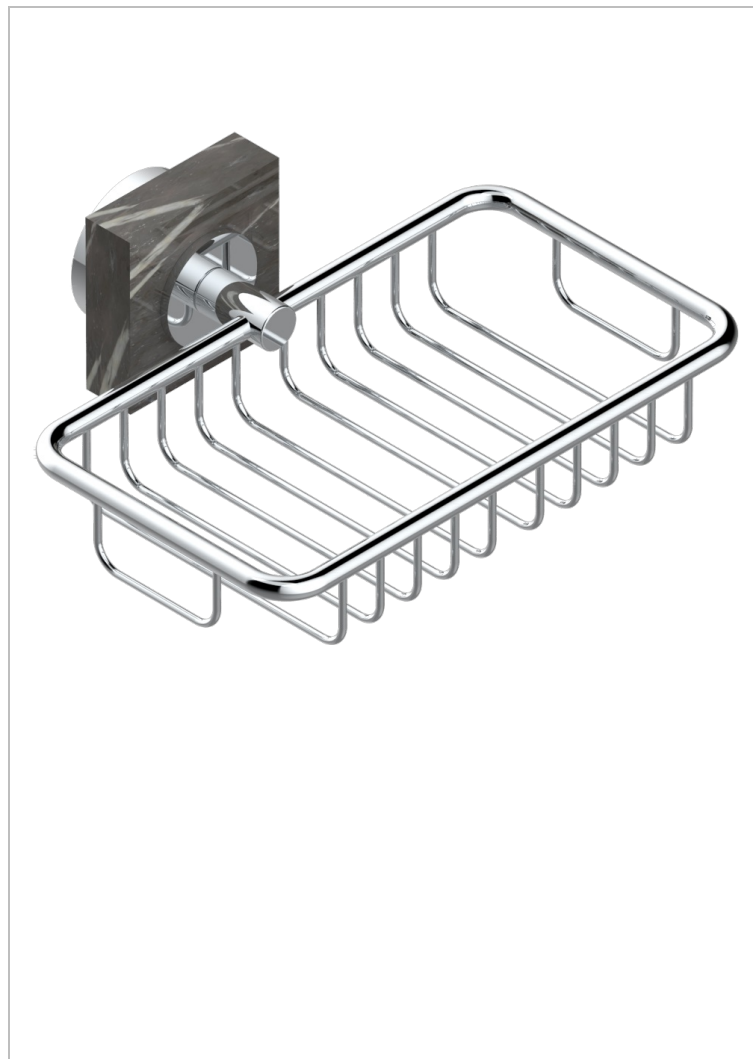

# MONTAIGNE LEONARDO GREY MARBLE

G3T-620

Soap basket, wall mounted 6"1/4 x 3"5/8

## CHARACTERISTIC

- Montaigne Leonardo Grey marble
- Soap basket, wall mounted 6"1/4 x 3"5/8