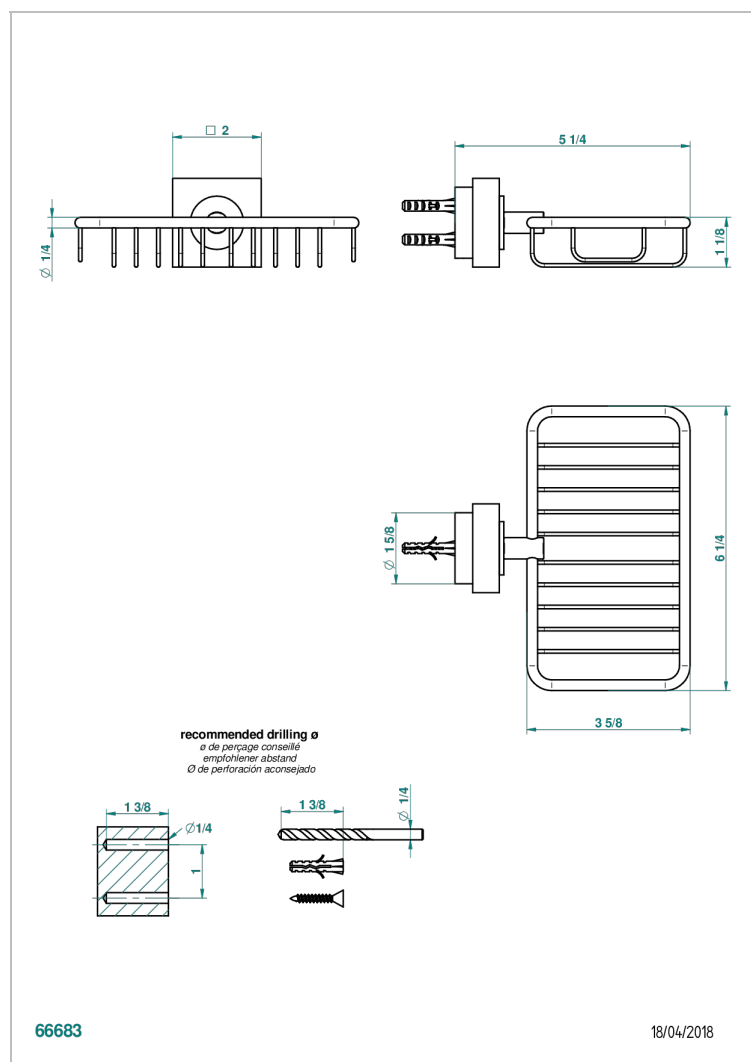

MONTAIGNE LEONARDO GREY MARBLE

G3T-620

Soap basket, wall mounted 6"1/4 x 3"5/8

CHARACTERISTIC

- Montaigne Leonardo Grey marble
- Soap basket, wall mounted 6"1/4 x 3"5/8

AVAILABLE FINITIONS

Black ceram - D30
Blush PVD - H62
Brass color PVD - H49
Brown bronze color PVD - F33
Chrome polished - A02
Chrome polished / gold polished - G02