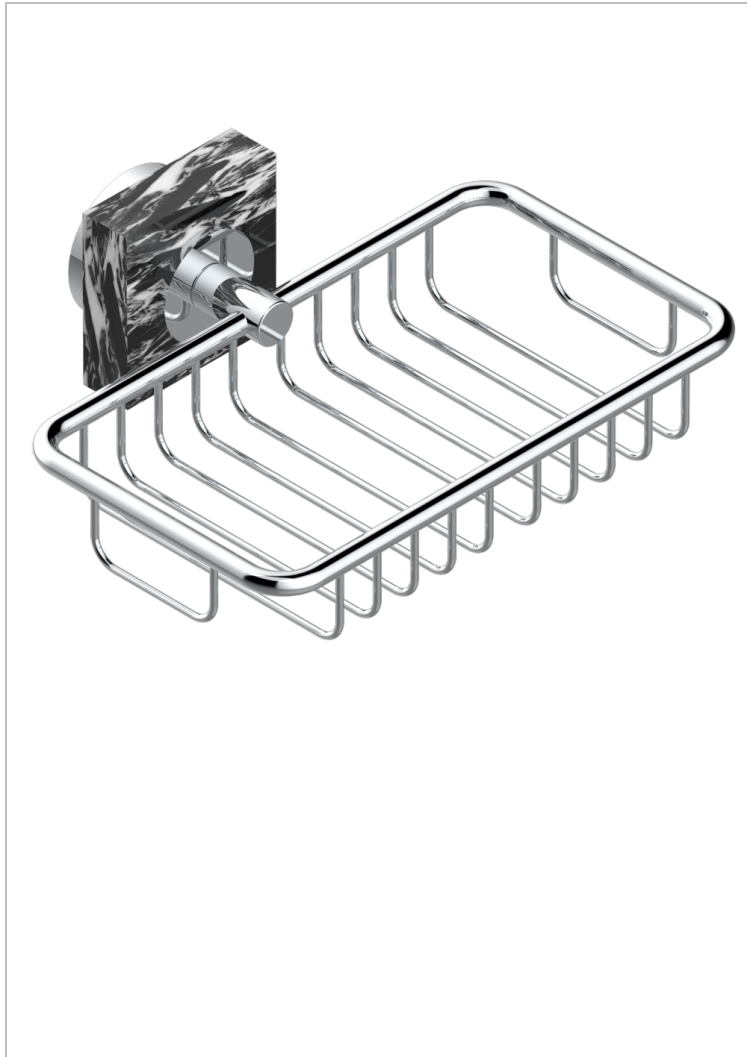

MONTAIGNE GRAND ANTIQUE MARBLE WITH LEVER HANDLES

G3S-620

Soap basket, wall mounted 6"1/4 x 3"5/8

CHARACTERISTIC

- Montaigne Grand Antique marble with lever handles
- Soap basket, wall mounted 6"1/4 x 3"5/8

AVAILABLE FINITIONS

Black ceram - D30
Blush PVD - H62
Brass color PVD - H49
Brown bronze color PVD - F33
Chrome polished - A02
Chrome polished / gold polished - G02

Copper antique matt, coated - H07
Gold color PVD - H52
Gold mat - F07
Gold polished - F01
Graphite PVD - H64
Light coated bronze - D01