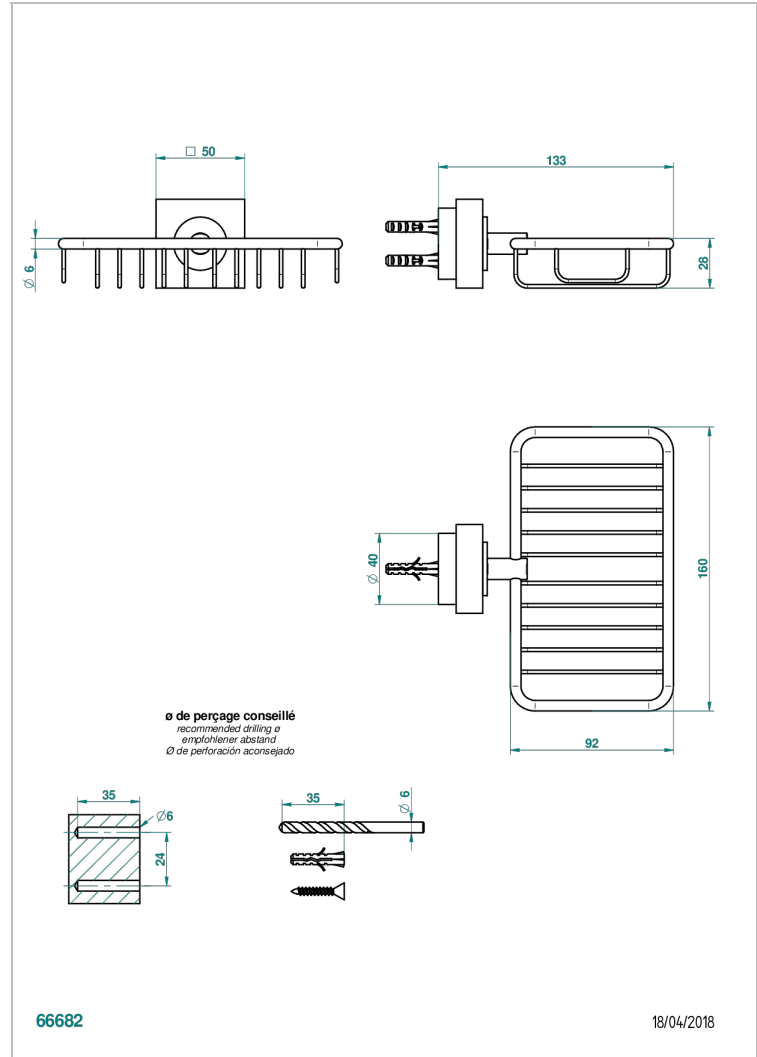

MONTAIGNE GRAND ANTIQUE MARBLE WITH LEVER HANDLES

G3S-620

Soap basket, wall mounted 6"1/4 x 3"5/8

CHARACTERISTIC

- Montaigne Grand Antique marble with lever handles
- Soap basket, wall mounted 6"1/4 x 3"5/8