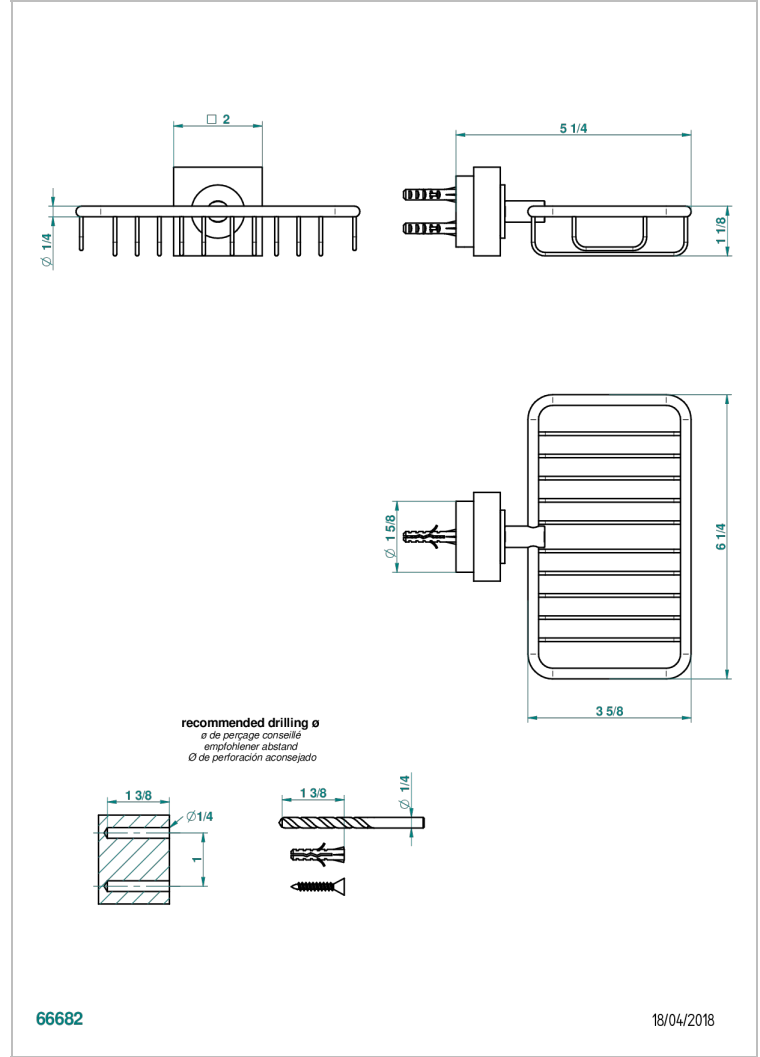

MONTAIGNE GRAND ANTIQUE MARBLE WITH LEVER HANDLES

G3S-620

Soap basket, wall mounted 6"1/4 x 3"5/8

CHARACTERISTIC

- Montaigne Grand Antique marble with lever handles
- Soap basket, wall mounted 6"1/4 x 3"5/8