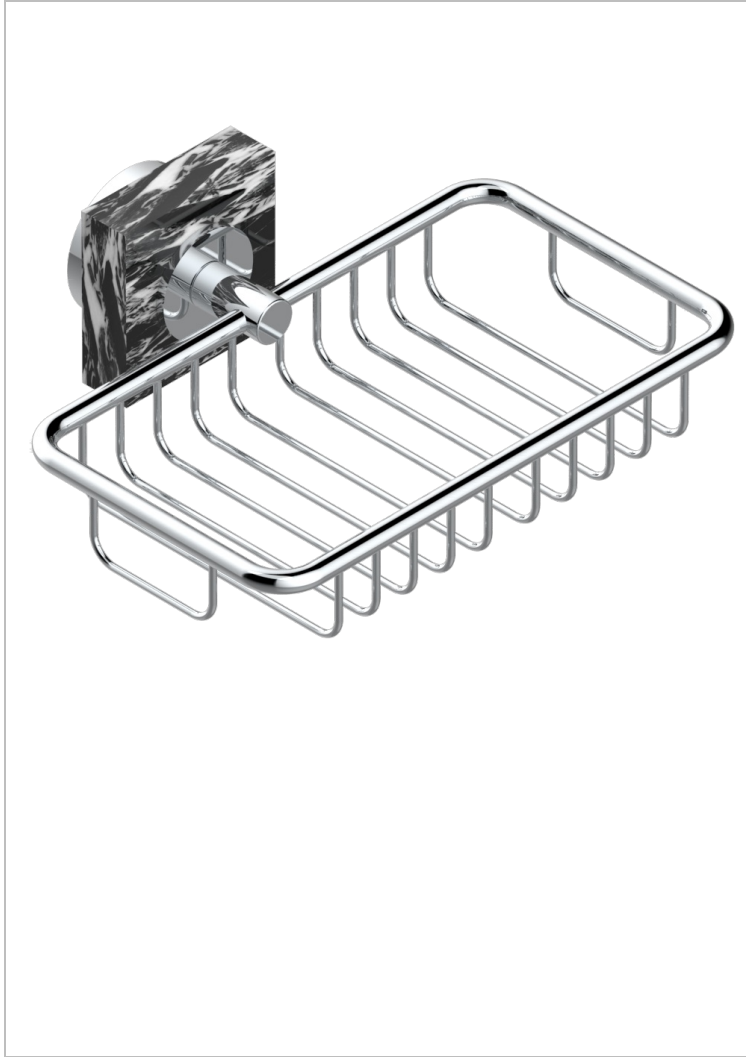

MONTAIGNE GRAND ANTIQUE MARBLE WITH LEVER HANDLES

G3S-620

Soap basket, wall mounted 6"1/4 x 3"5/8

CHARACTERISTIC

- Montaigne Grand Antique marble with lever handles
- Soap basket, wall mounted 6"1/4 x 3"5/8

AVAILABLE FINITIONS

Black ceram - D30
Blush PVD - H62
Brass color PVD - H49
Brown bronze color PVD - F33
Chrome polished - A02
Chrome polished / gold polished - G02

Copper antique matt, coated - H07
Gold color PVD - H52
Gold mat - F07
Gold polished - F01
Graphite PVD - H64
Light coated bronze - D01