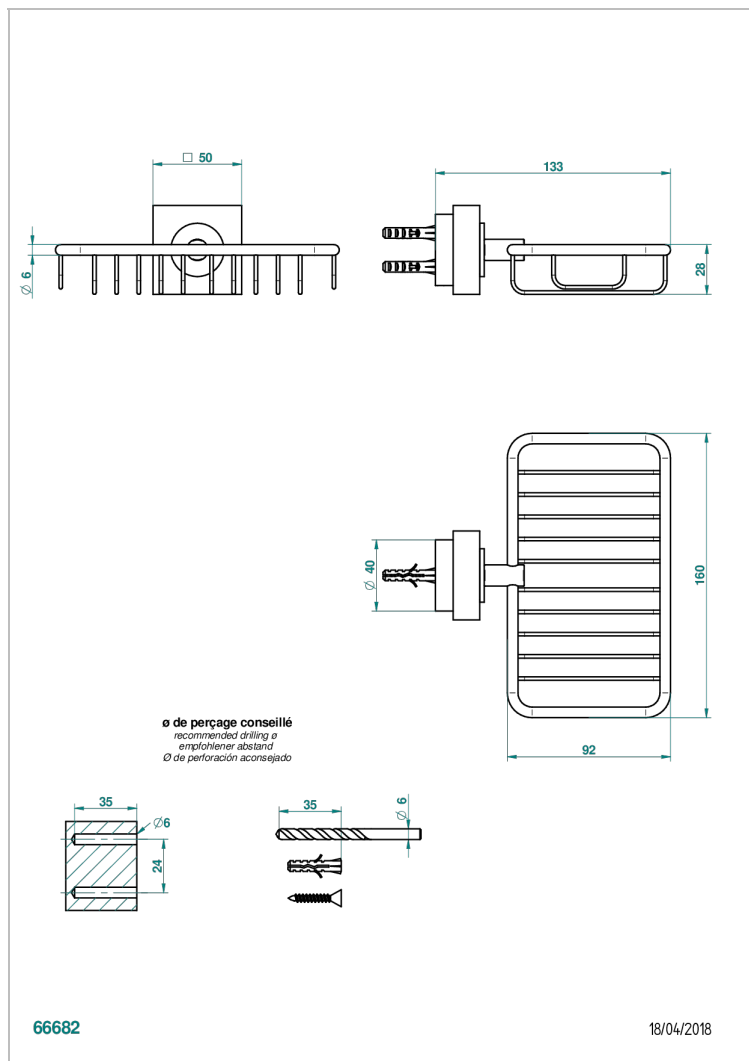

# MONTAIGNE GRAND ANTIQUE MARBLE

G3R-620

Soap basket, wall mounted 6"1/4 x 3"5/8

## CHARACTERISTIC

- Montaigne Grand Antique marble
- Soap basket, wall mounted 6"1/4 x 3"5/8