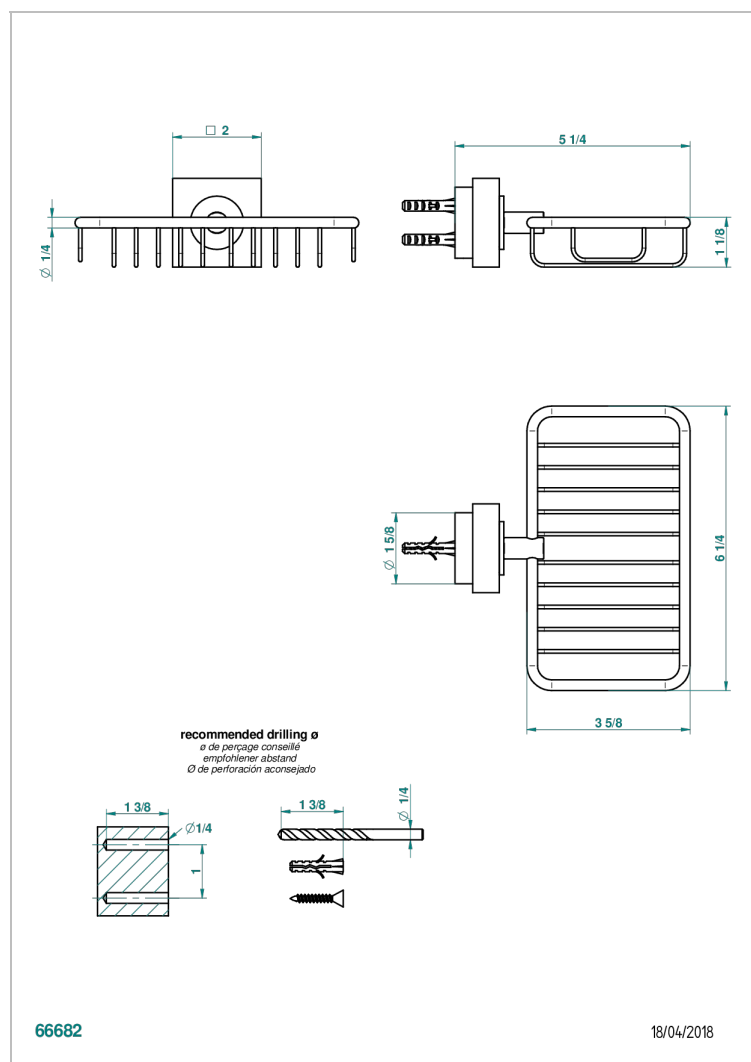

MONTAIGNE GRAND ANTIQUE MARBLE

G3R-620

Soap basket, wall mounted 6"1/4 x 3"5/8

CHARACTERISTIC

- Montaigne Grand Antique marble
- Soap basket, wall mounted 6"1/4 x 3"5/8

AVAILABLE FINITIONS

Black ceram - D30