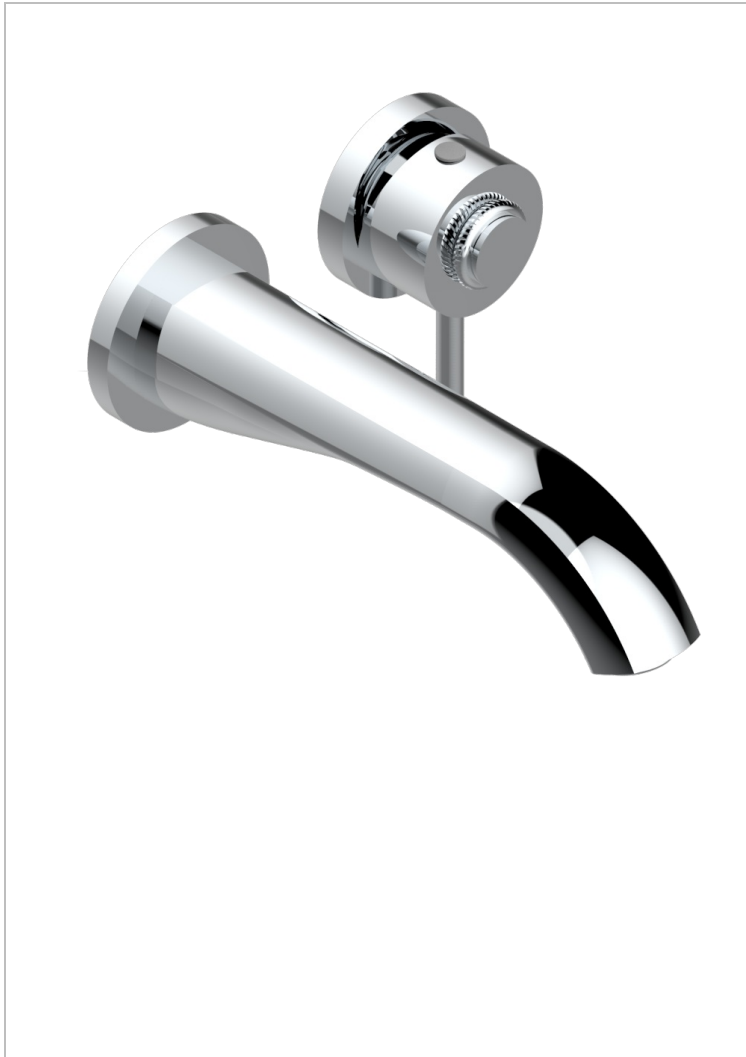

DIPLIMATE ANILLO TRENZADO

U4C-6541B

THG[®]
PARIS

Trim only for Built-in basin mixer with spout (two x 1/2" inlets and one 1/2" outlet), without waste

CARACTERÍSTICAS

- Diplimate anillo trenzado
- Trim only for Built-in basin mixer with spout (two x 1/2" inlets and one 1/2" outlet), without waste

PRODUCTOS RELACIONADOS

- Ref. G00-5840/MAUS Rough parts for concealed wall-mounted mixer with 1/2" outlet

ACABADOS DISPONIBLES

Bronce claro - D01
Cerámica negra mate - D30
Cobre viejo mate - H07
Cromo - A02
Cromo / dorado - G02
Cromo mate - C02

Dorado - F01
Dorado mate - F07
Dorado pálido - F30
Dorado pálido mate (sin barniz) - F31
Níquel - B01
Níquel mate - C01

Níquel viejo - H28
Pvd blush - H62
Pvd blush mate - H60
Pvd color latón - H49
Pvd color latón mate - H50
Pvd color níquel - H55