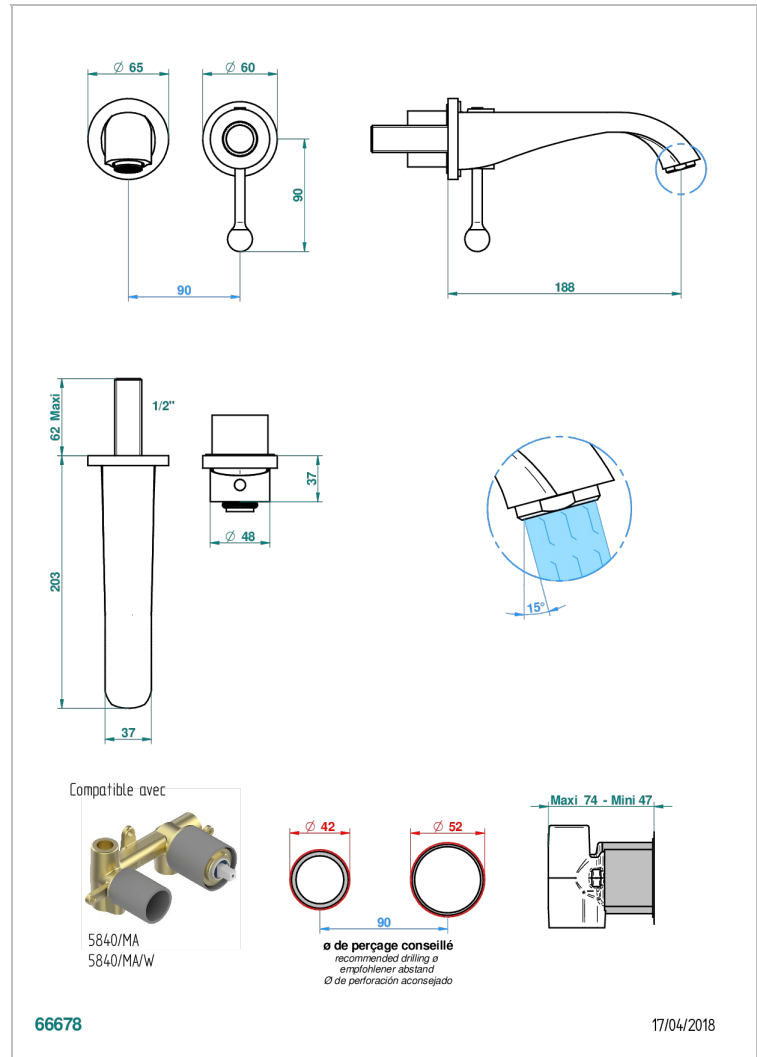

DIPLIMATE ANILLO TRENZADO

U4C-6541B

THG[®]
PARIS

Trim only for Built-in basin mixer with spout (two x 1/2" inlets and one 1/2" outlet), without waste

CARACTERÍSTICAS

- Diplimate anillo trenzado
- Trim only for Built-in basin mixer with spout (two x 1/2" inlets and one 1/2" outlet), without waste

PRODUCTOS RELACIONADOS

- Ref. G00-5840/MAUS Rough parts for concealed wall-mounted mixer with 1/2" outlet

ACABADOS DISPONIBLES

Bronce claro - D01
Cerámica negra mate - D30
Cobre viejo mate - H07
Cromo - A02
Cromo / dorado - G02
Cromo mate - C02