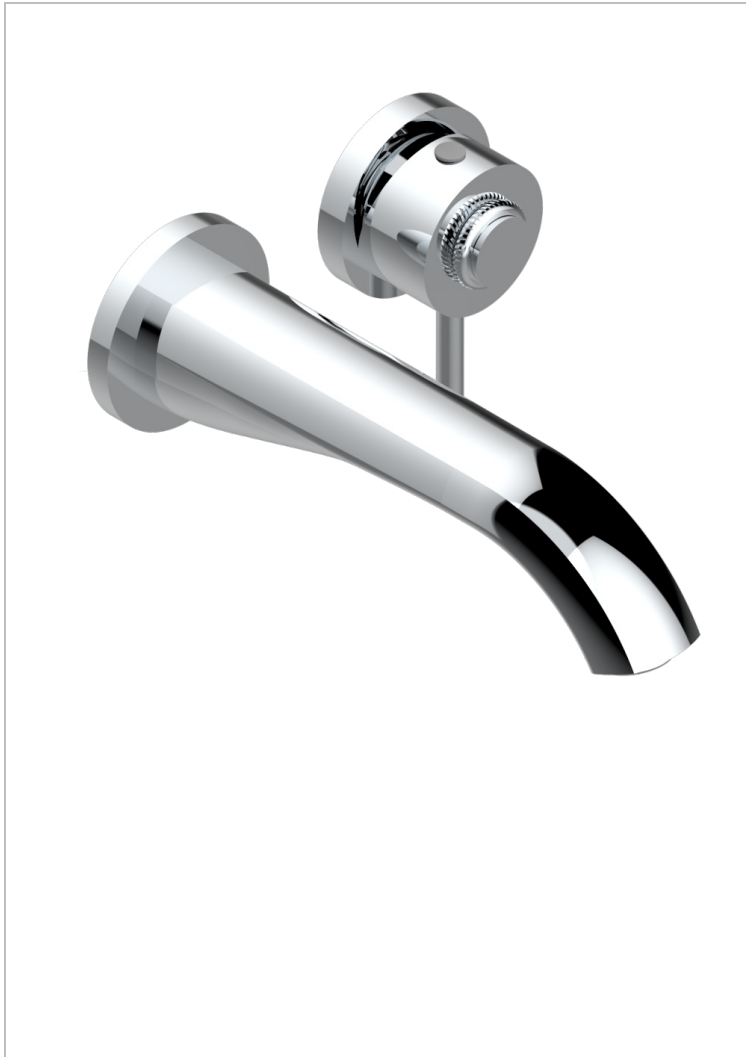

DIPLOMATE ROPED RINGS

U4C-6541B

THG[®]
PARIS

Trim only for Built-in basin mixer with spout (two x 1/2" inlets and one 1/2" outlet), without waste

CHARACTERISTIC

- Diplome Roped rings
- Trim only for Built-in basin mixer with spout (two x 1/2" inlets and one 1/2" outlet), without waste

RELATED SKU'S

- Ref. G00-5840/MAUS Rough parts for concealed wall-mounted mixer with 1/2" outlet

AVAILABLE FINITIONS

Black ceram - D30
Blush PVD - H62
Brass color PVD - H49
Brown bronze color PVD - F33
Chrome polished - A02
Chrome polished / gold polished - G02

Copper antique matt, coated - H07
Gold color PVD - H52
Gold mat - F07
Gold polished - F01
Graphite PVD - H64
Light coated bronze - D01

Matt Umber PVD - H67
Matt blush PVD - H60
Matt brass color PVD - H50
Matt brown bronze color PVD - F34
Matt chrome (American satin) - C02
Matt gold color PVD - H53