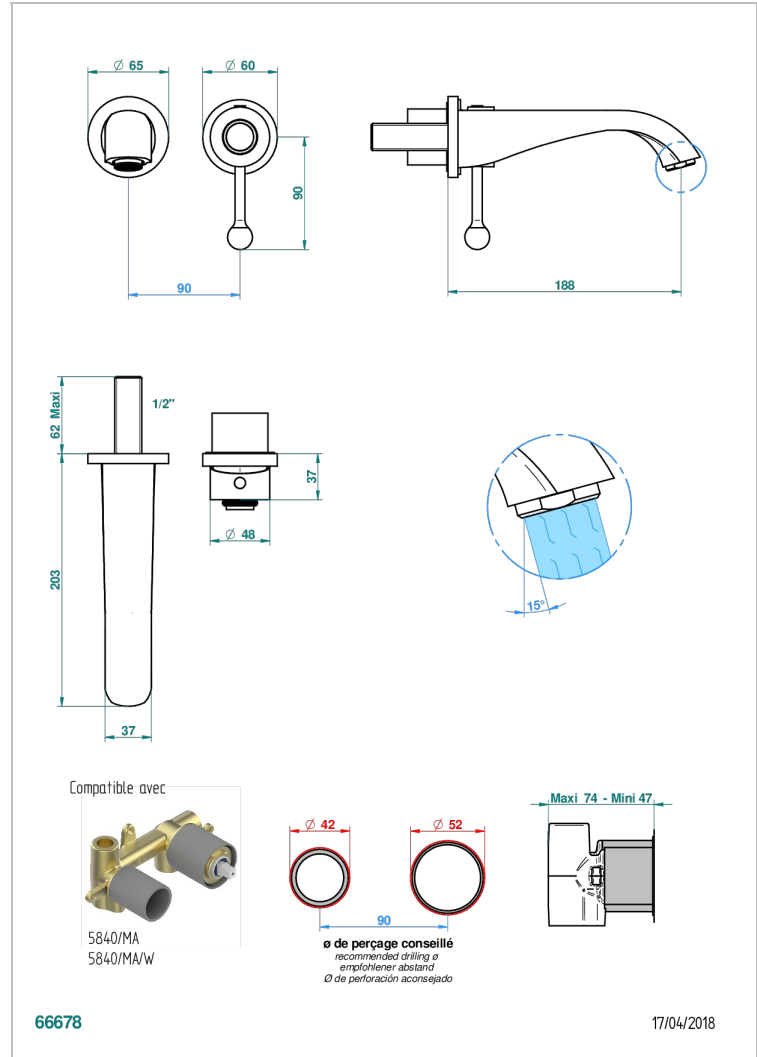

DIPLOMATE ROPED RINGS

U4C-6541B

THG[®]
PARIS

Trim only for Built-in basin mixer with spout (two x 1/2" inlets and one 1/2" outlet), without waste

CHARACTERISTIC

- Diplome Roped rings
- Trim only for Built-in basin mixer with spout (two x 1/2" inlets and one 1/2" outlet), without waste

RELATED SKU'S

- Ref. G00-5840/MAUS Rough parts for concealed wall-mounted mixer with 1/2" outlet

AVAILABLE FINITIONS

Black ceram - D30
Blush PVD - H62
Brass color PVD - H49
Brown bronze color PVD - F33
Chrome polished - A02
Chrome polished / gold polished - G02