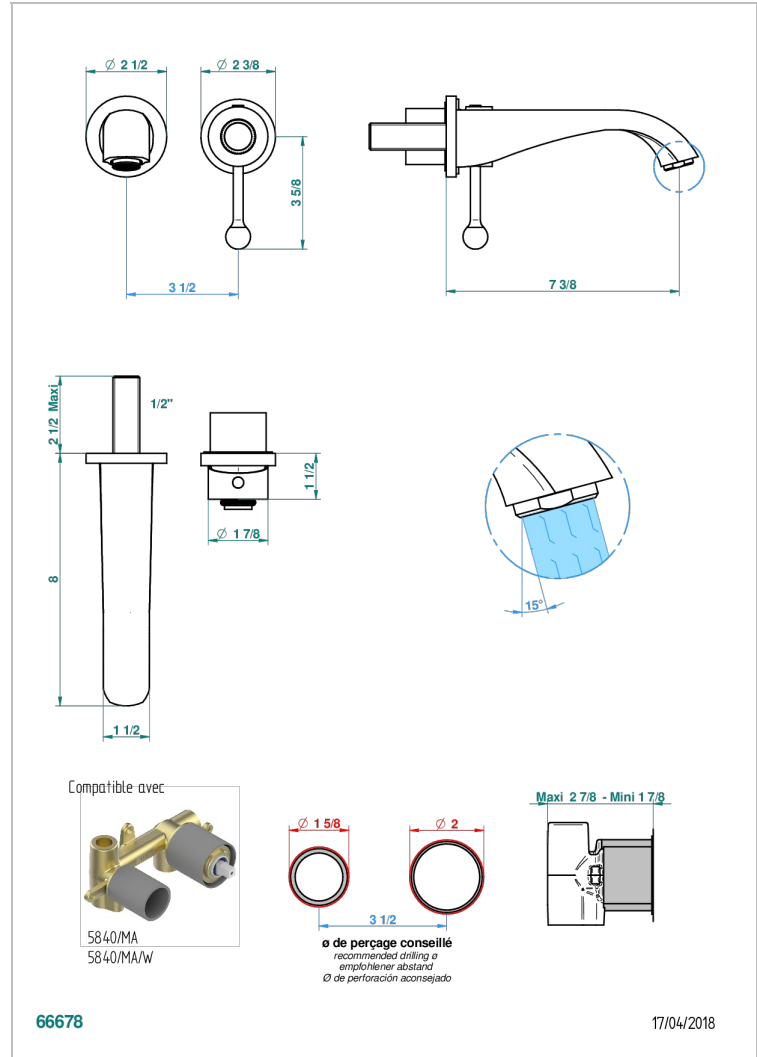

DIPLIMATE ANILLO TRENZADO

U4C-6541B

THG[®]
PARIS

Trim only for Built-in basin mixer with spout (two x 1/2" inlets and one 1/2" outlet), without waste

CARACTERÍSTICAS

- Diplimate anillo trenzado
- Trim only for Built-in basin mixer with spout (two x 1/2" inlets and one 1/2" outlet), without waste

PRODUCTOS RELACIONADOS

- Ref. G00-5840/MAUS Rough parts for concealed wall-mounted mixer with 1/2" outlet

ACABADOS DISPONIBLES

Bronce claro - D01
Cerámica negra mate - D30
Cobre viejo mate - H07
Cromo - A02
Cromo / dorado - G02
Cromo mate - C02