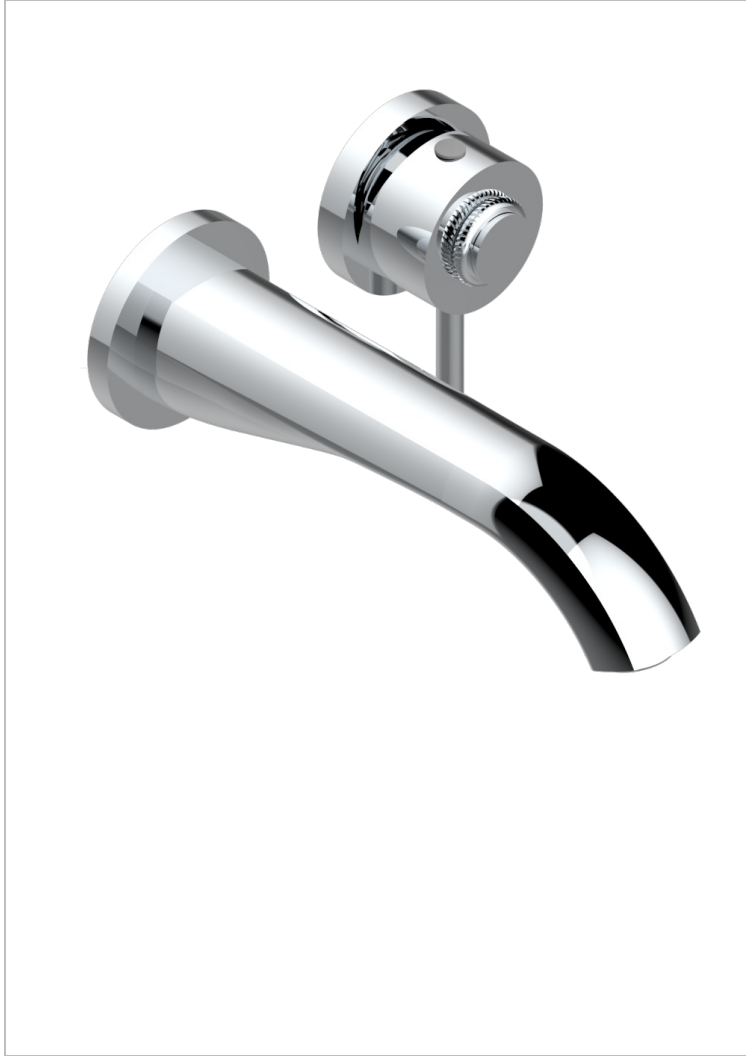

DIPLIMATE ANILLO TRENZADO

U4C-6541B

THG[®]
PARIS

Trim only for Built-in basin mixer with spout (two x 1/2" inlets and one 1/2" outlet), without waste

CARACTERÍSTICAS

- Diplimate anillo trenzado
- Trim only for Built-in basin mixer with spout (two x 1/2" inlets and one 1/2" outlet), without waste

PRODUCTOS RELACIONADOS

- Ref. G00-5840/MAUS Rough parts for concealed wall-mounted mixer with 1/2" outlet

ACABADOS DISPONIBLES

Bronce claro - D01
Cerámica negra mate - D30
Cobre viejo mate - H07
Cromo - A02
Cromo / dorado - G02
Cromo mate - C02

Dorado - F01
Dorado mate - F07
Dorado pálido - F30
Dorado pálido mate (sin barniz) - F31
Níquel - B01
Níquel mate - C01

Níquel viejo - H28
Pvd blush - H62
Pvd blush mate - H60
Pvd color latón - H49
Pvd color latón mate - H50
Pvd color níquel - H55