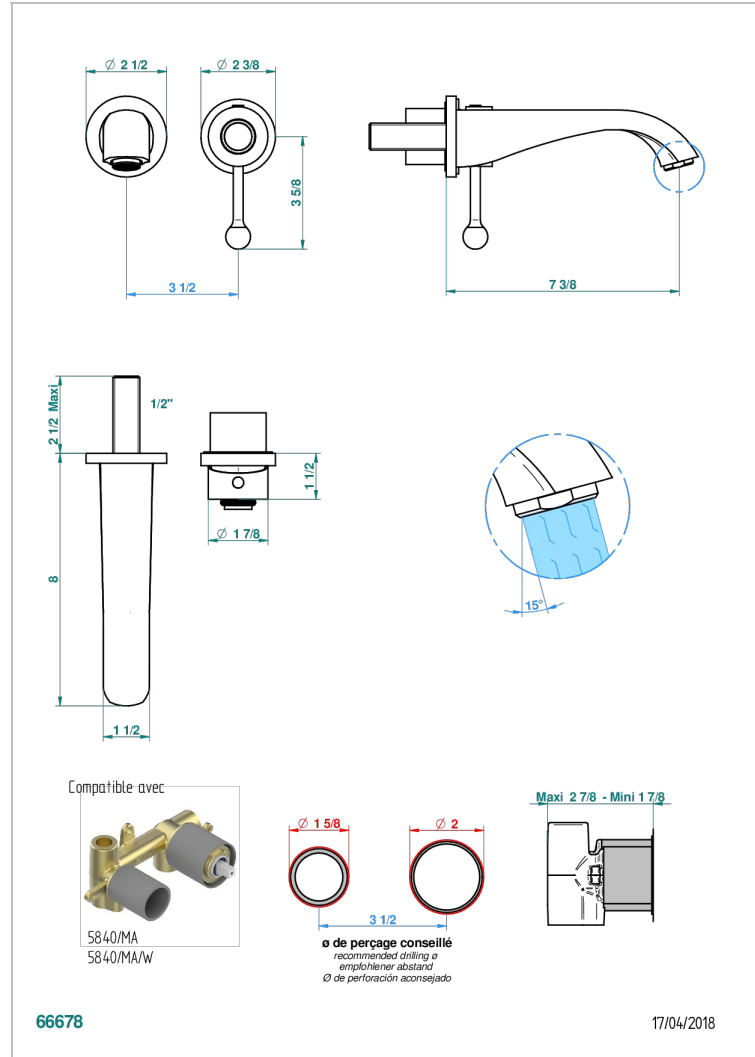

DIPLOMATE ROPED RINGS

U4C-6541B

THG[®]
PARIS

Trim only for Built-in basin mixer with spout (two x 1/2" inlets and one 1/2" outlet), without waste

CHARACTERISTIC

- Diplome Roped rings
- Trim only for Built-in basin mixer with spout (two x 1/2" inlets and one 1/2" outlet), without waste

RELATED SKU'S

- Ref. G00-5840/MAUS Rough parts for concealed wall-mounted mixer with 1/2" outlet

AVAILABLE FINITIONS

Black ceram - D30
Blush PVD - H62
Brass color PVD - H49
Brown bronze color PVD - F33
Chrome polished - A02
Chrome polished / gold polished - G02