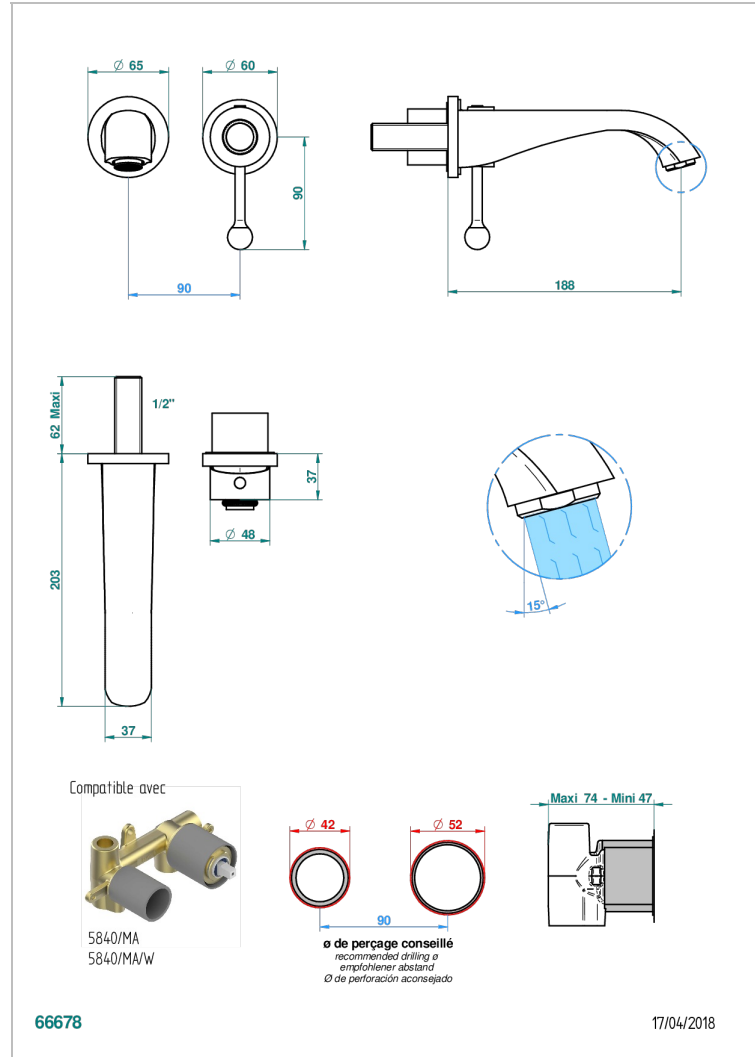

# DIPLOMATE ROPED RINGS

U4C-6541B

THG  
PARIS

Trim only for Built-in basin mixer with spout (two x 1/2" inlets and one 1/2" outlet), without waste

## CHARACTERISTIC

- Diplomate Roped rings
- Trim only for Built-in basin mixer with spout (two x 1/2" inlets and one 1/2" outlet), without waste

## RELATED SKU'S

- Ref. G00-5840/MA/W Rough parts for concealed wall-mounted mixer with 1/2" outlet, for WC douche - WRAS approved