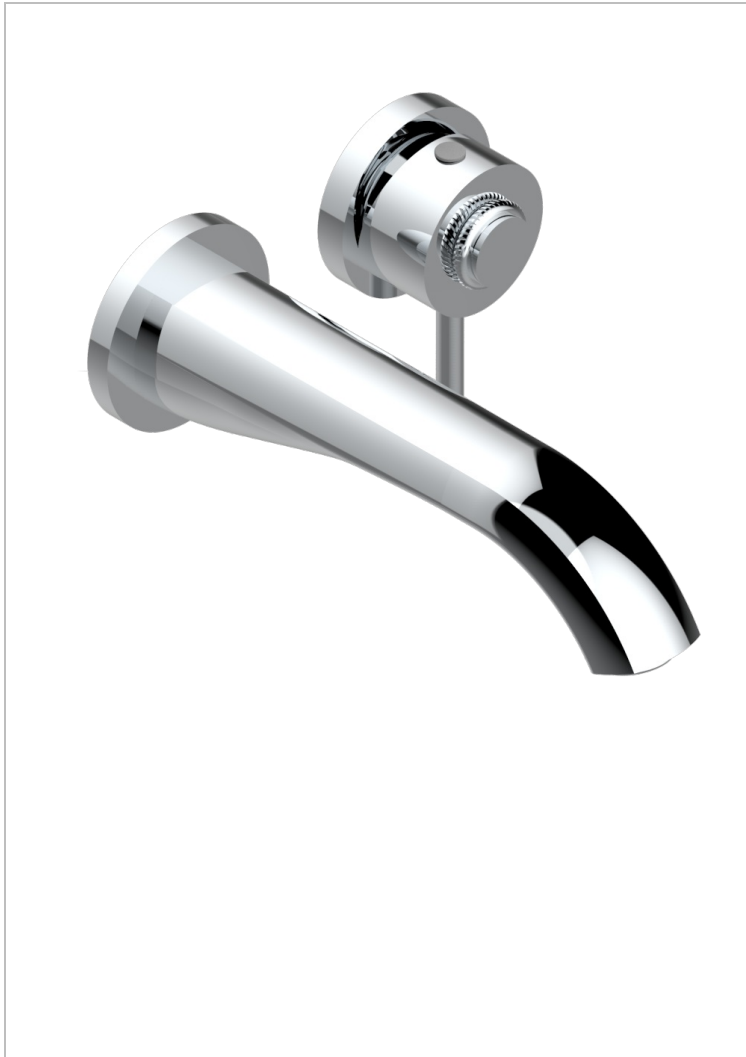

# DIPLOMATE ROPED RINGS

U4C-6541B

THG  
PARIS

Trim only for Built-in basin mixer with spout (two x 1/2" inlets and one 1/2" outlet), without waste

## CHARACTERISTIC

- Diplomate Roped rings
- Trim only for Built-in basin mixer with spout (two x 1/2" inlets and one 1/2" outlet), without waste

## RELATED SKU'S

- Ref. G00-5840/MA/W Rough parts for concealed wall-mounted mixer with 1/2" outlet, for WC douche - WRAS approved

## AVAILABLE FINITIONS

Antique nickel - H28  
Black ceram - D30  
Blush PVD - H62  
Brass color PVD - H49  
Brown bronze color PVD - F33  
Gold color PVD - H52

Graphite PVD - H64  
Lacquered light bronze - D01  
Matt Umber PVD - H67  
Matt blush PVD - H60  
Matt brass color PVD - H50  
Matt brown bronze color PVD - F34