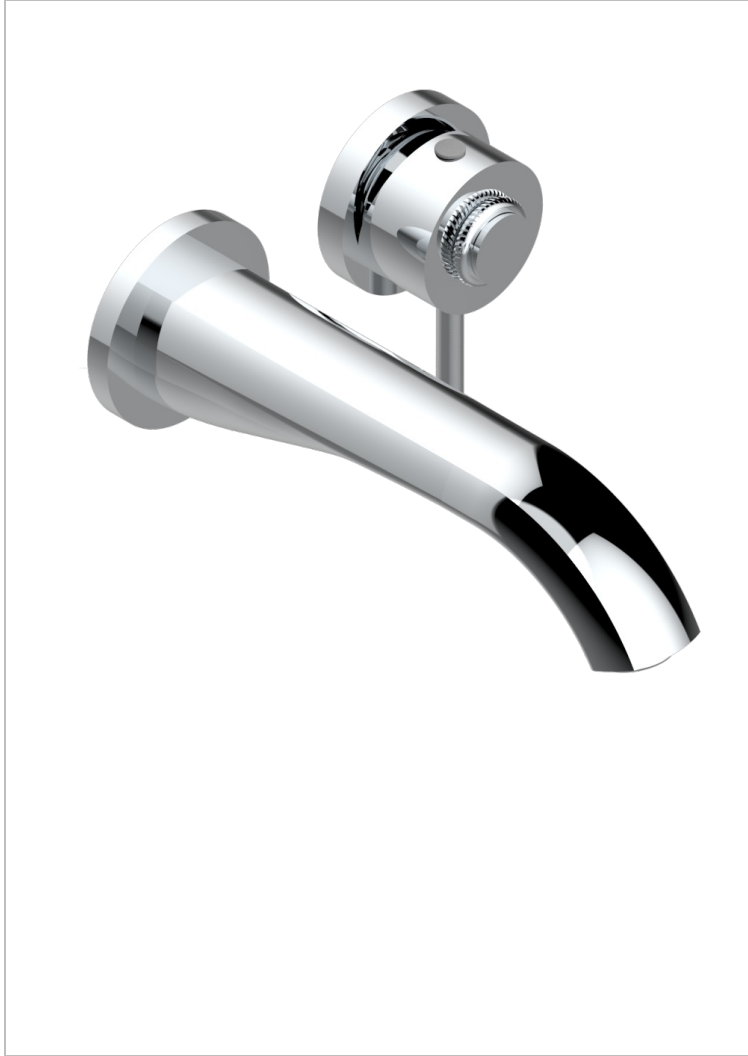

DIPLOMATE ROPED RINGS

U4C-6541B

THG
PARIS

Trim only for Built-in basin mixer with spout (two x 1/2" inlets and one 1/2" outlet), without waste

CHARACTERISTIC

- Diplomate Roped rings
- Trim only for Built-in basin mixer with spout (two x 1/2" inlets and one 1/2" outlet), without waste

RELATED SKU'S

- Ref. G00-5840/MA/W Rough parts for concealed wall-mounted mixer with 1/2" outlet, for WC douche - WRAS approved

AVAILABLE FINITIONS

Antique nickel - H28
Black ceram - D30
Blush PVD - H62
Brass color PVD - H49
Brown bronze color PVD - F33
Gold color PVD - H52

Nickel color PVD - H55
Polished chrome (color finish) - A02
Polished chrome / Polished gold (color finish) - G02
Polished gold (color finish) - F01
Polished nickel - B01
Soft gold - F30

Soft matt gold - F31
Umber PVD - H66
Varnished matt antique red copper (color finish) - H07