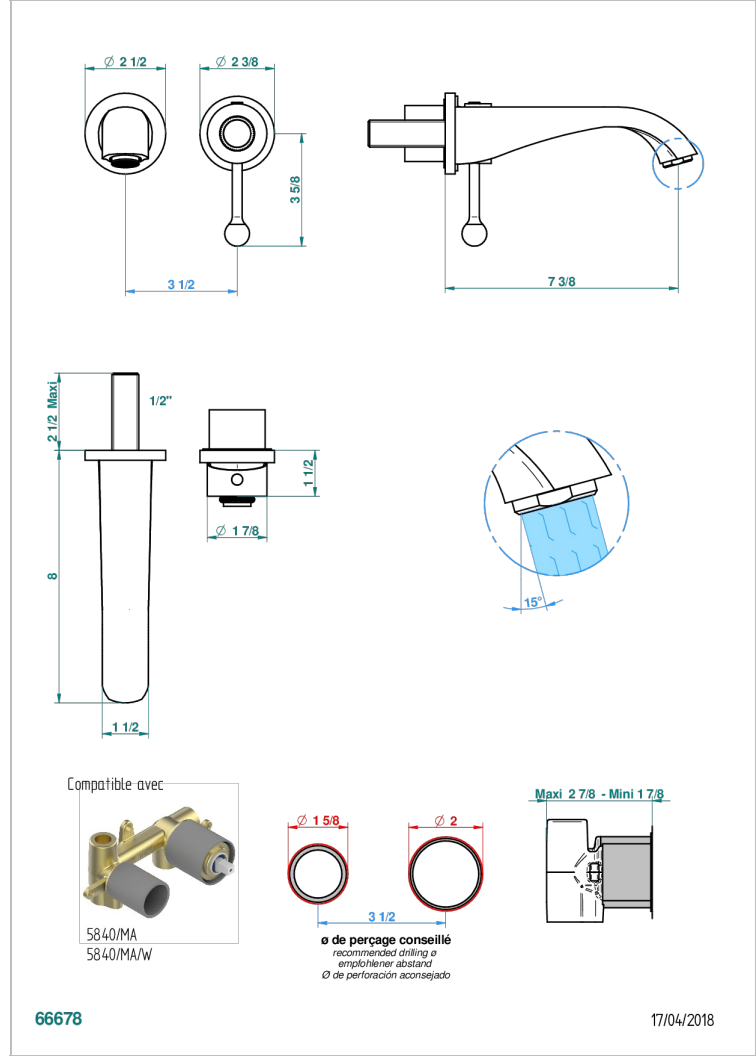

DIPLOMATE ROPED RINGS

U4C-6541B

THG
PARIS

Trim only for Built-in basin mixer with spout (two x 1/2" inlets and one 1/2" outlet), without waste

CHARACTERISTIC

- Diplomate Roped rings
- Trim only for Built-in basin mixer with spout (two x 1/2" inlets and one 1/2" outlet), without waste

RELATED SKU'S

- Ref. G00-5840/MA/W Rough parts for concealed wall-mounted mixer with 1/2" outlet, for WC douche - WRAS approved

AVAILABLE FINITIONS

Antique nickel - H28
Black ceram - D30
Blush PVD - H62
Brass color PVD - H49
Brown bronze color PVD - F33
Gold color PVD - H52

Nickel color PVD - H55
Polished chrome (color finish) - A02
Polished chrome / Polished gold (color finish) - G02
Polished gold (color finish) - F01
Polished nickel - B01
Soft gold - F30

Soft matt gold - F31
Umber PVD - H66
Varnished matt antique red copper (color finish) - H07